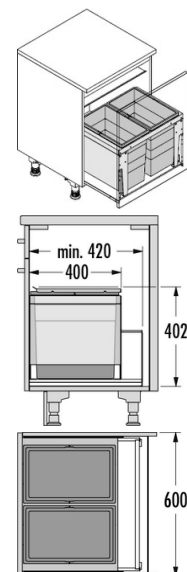

TRIPLE XL

Hailo AS Triple XL 600 28/28

3631681

GTIN: 4007126364371

For cabinets with pull-out shelf from 600 mm width

INSET

2 BUCKET

56 l

TOTAL

FOR CABINET WIDTH:

60 cm

DESCRIPTION

- For any common standard drawers in boxed kitchen- and sink-cabinets with side wall thicknesses from 16 mm thru 19 mm
- Easiest installation by means of 4 screws onto drawer-bottom and 2 screws onto front-panel
- side-parts of "Triple XL" box cover the various railing-bars or sides of different drawer-types of any common European brand

SPECIFICATIONS

Type of installation Inset	yes
Cabinet-width min. (cm)	60
Cabinet-width max. (cm)	60
Suitable for cabinet width (cm)	60
Nominal drawer-depth (mm) \geq	420
Installation inside available drawer	yes
Product dimensions (DxH) (mm)	400 x 402
Packing dimensions (WxDxH) (mm)	425 x 305 x 565
Number of bins	2
Lid	Sheet metal system Lid

SKETCHES

Capacity (l)	2 x 28
Total volume (l)	56
Color metal parts	dark grey
Color plastic parts	dark grey
Weight (kg)	9,4