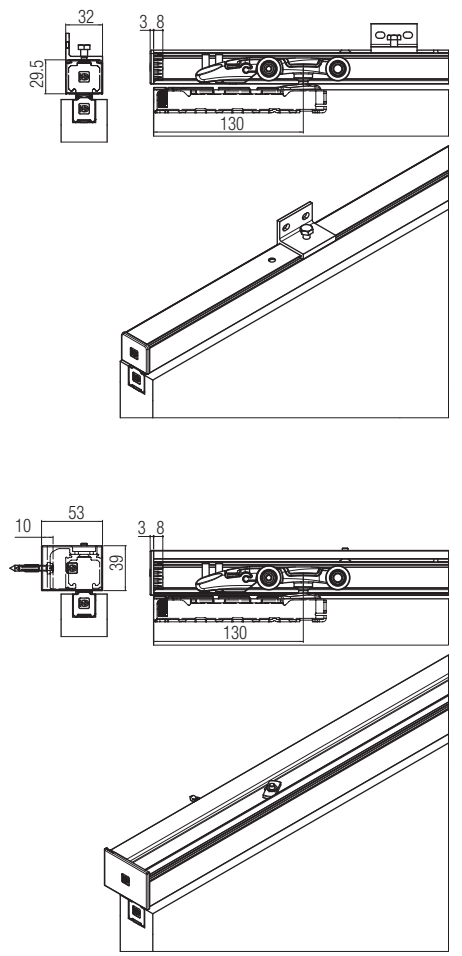

BASIC

32 29.5	33 32	43.2 39	43.2 42	30.5 29.4	21.8 19.6 26	LOCK	VERTICAL ADJUSTMENT
80 kg	120 kg	80 kg	120 kg