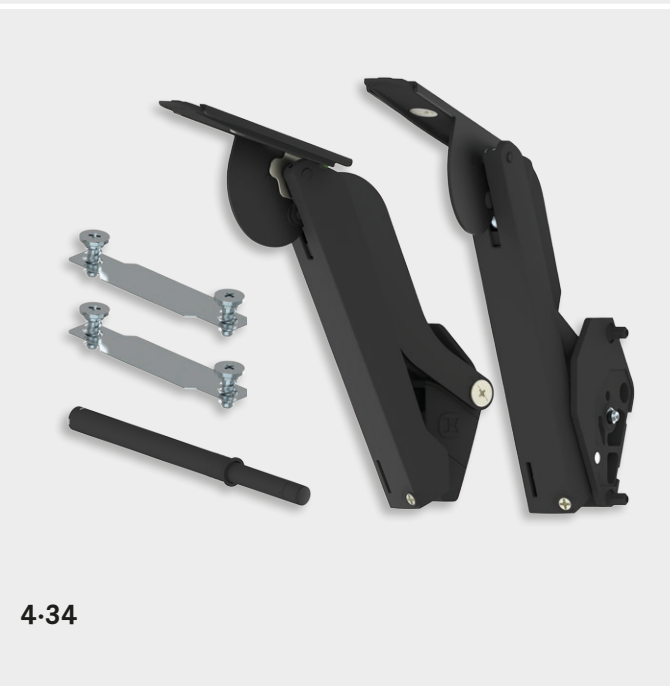

FREEspace pto set, black

- 1 fitting, left
- 1 fitting, right
- 2 front connectors with 2 screws each
- 1 pto ejector, black

- **272266**
- **272267**
- **272268**
- **272269**

- Type B pto
- Type C pto
- Type D pto
- Type E pto

Colour code:	
Black	9005