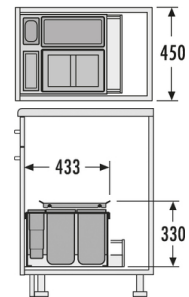

XXL

Hailo AS XXL 450 18/D/12/P/U

3630451

GTIN: 4007126304506

For cabinets with pull-out shelf from 450 mm width

INSET

2 BUCKET

30 l

TOTAL

FOR CABINET WIDTH:

45 cm

DESCRIPTION

- For any common standard drawers in boxed kitchen- and sink-cabinets with side wall thicknesses from 16 mm thru 19 mm
- with utensil depot

SPECIFICATIONS

Type of installation Inset	yes
Cabinet-width min. (cm)	45
Cabinet-width max. (cm)	45
Suitable for cabinet width (cm)	45
Nominal drawer-depth (mm) ≥	500
Installation inside available drawer	yes
Side-wall thickness (mm)	16 - 19 mm
Product dimensions (DxH) (mm)	433 x 330
Packing dimensions (WxDxH) (mm)	425 x 315 x 455
Number of bins	2
Lid	Sheet metal system Lid + Lid for 18 l
Capacity (l)	1 x 18 + 1 x 12

SKETCHES

Total volume (l)	30
Color metal parts	silver-coloured
Color plastic parts	grey
Weight incl. packing (kg)	8,1