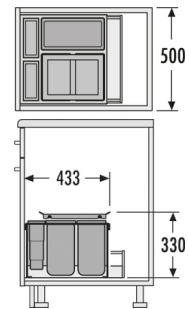

XXL

Hailo AS XXL 500
12/8,5/8,5/D/P/P

3630501

GTIN: 4007126305008

For cabinets with pull-out drawer, from 500 mm width

INSET

3 BUCKET

29 l

TOTAL

FOR CABINET WIDTH:

50 cm

DESCRIPTION

- Cleaners basket: 2 x 4,1 l

SPECIFICATIONS

Type of installation Inset	yes
Cabinet-width min. (cm)	50
Cabinet-width max. (cm)	50
Suitable for cabinet width (cm)	50
Nominal drawer-depth (mm) ≥	500
Installation inside available drawer	yes
Side-wall thickness (mm)	16 - 19 mm
Product dimensions (DxH) (mm)	433 x 330
Packing dimensions (WxDxH) (mm)	455 x 315 x 475
Number of bins	3
Lid	Sheet metal system Lid + Lid for 12 l
Capacity (l)	1 x 12 + 2 x 8,5
Total volume (l)	29

SKETCHES

Color metal parts	silver-coloured
Color plastic parts	grey
Weight incl. packing (kg)	8,5