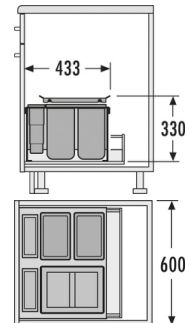

XXL

Hailo AS XXL 600
18/D/8,5/8,5/P/P

3630601

GTIN: 4007126363053

For cabinets with drawer, from 600 mm width

INSET

3 BUCKET

35 l

TOTAL

FOR CABINET WIDTH:

60 cm

DESCRIPTION

- Cleansers basket: 2 x 4,1 l, grey

SPECIFICATIONS

Type of installation Inset	yes
Cabinet-width min. (cm)	60
Cabinet-width max. (cm)	60
Suitable for cabinet width (cm)	60
Nominal drawer-depth (mm) ≥	500
Installation inside available drawer	yes
Side-wall thickness (mm)	16 - 19 mm
Product dimensions (DxH) (mm)	433 x 330
Packing dimensions (WxDxH) (mm)	455 x 315 x 580
Number of bins	3
Lid	Sheet metal system Lid + Lid for 18 l
Capacity (l)	1 x 18 + 2 x 8,5
Total volume (l)	35

SKETCHES

Color metal parts	silver-coloured
Color plastic parts	grey
Weight incl. packing (kg)	9,5