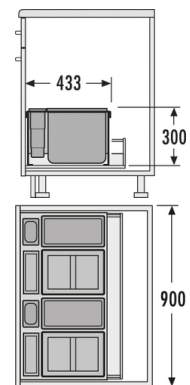

XXL

Hailo AS XXL 900

18/D/18/D/12/12/P/P/U/U

3630901

GTIN: 4007126363091

For cabinets with drawer, from 900 mm width

INSET

4 BUCKET

60 l

TOTAL

FOR CABINET WIDTH:

cm

DESCRIPTION

- Cleaners basket: 2 x 4,1 l, grey
- Utensil depot: 2 x 0,7 l, grey

SPECIFICATIONS

Type of installation Inset	yes
Cabinet-width min. (cm)	90
Cabinet-width max. (cm)	90
Suitable for cabinet width (cm)	90
Nominal drawer-depth (mm) ≥	500
Installation inside available drawer	yes
Side-wall thickness (mm)	16 - 19 mm
Product dimensions (DxH) (mm)	433 x 300
Packing dimensions (WxDxH) (mm)	860 x 275 x 455
Number of bins	4
Lid	2 x lid for 18 l
Capacity (l)	2 x 18 + 2 x 12
Total volume (l)	60

SKETCHES