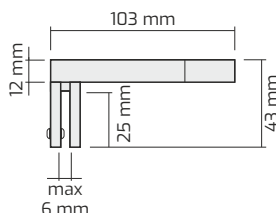

Dane techniczne:

Technical data / Technische Daten

Design Light Sp. z o.o., ul. Wroclawska 1B, 48-340 Gluchotazy, Poland
tel. +48 77 408 71 30, mail: bh@designlight.pl, web: www.designlight.pl
tel. +48 77 408 71 35, mail: export@designlight.eu, web: www.designlight.eu