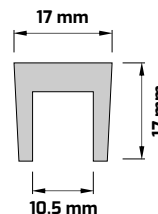

Design Light Sp. z o.o., ul. Wrocławska 1B, 48-340 Głuchotazy, Poland
tel. +48 77 408 71 30, mail: bh@designlight.pl, web: www.designlight.pl
tel. +48 77 408 71 35, mail: export@designlight.eu, web: www.designlight.eu