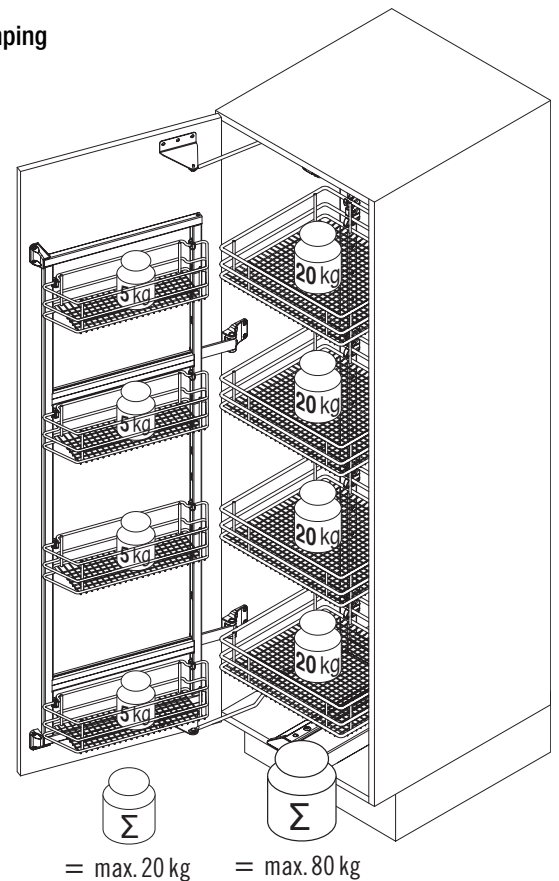

VS SUB® Gate Pro

VS TAL® Gate Pro

Installation dimensions

Heights:

- VS SUB® Gate Pro 1 650 - 950 mm (2 + 2 baskets)
- VS SUB® Gate Pro 2 950 - 1200 mm (3 + 3 baskets)
- VS TAL® Gate Pro 3 1200 - 1450 mm (4 + 4 baskets)
- VS TAL® Gate Pro 4 1450 - 1700 mm (4 + 4 baskets)
- VS TAL® Gate Pro 5 1700 - 1950 mm (5 + 5 baskets)
- VS TAL® Gate Pro 6 1900 - 2150 mm (5 + 5 baskets)

Cabinet basket dimensions

Cabinet	Basket width	Basket depth	Basket height
450	350	305	75
500	400	305	75
600	500	305	75

Door basket dimensions

Cabinet	Basket width	Basket depth	Basket height
450/500	365	110	75
600	465	110	75

Basket variants:

Finish

Fitting: RAL9006 silver, clear finish

Baskets: chrome or RAL9006 silver, clear finish

Load: Door 20 kg
Slide 80 kg

Damping