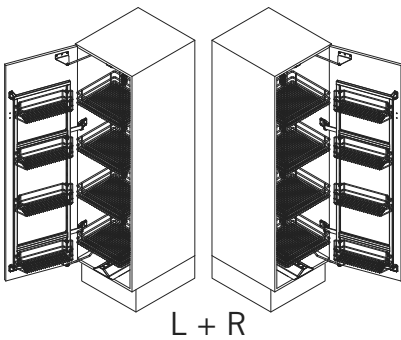

07 / 2019

VS TAL® Gate Pro