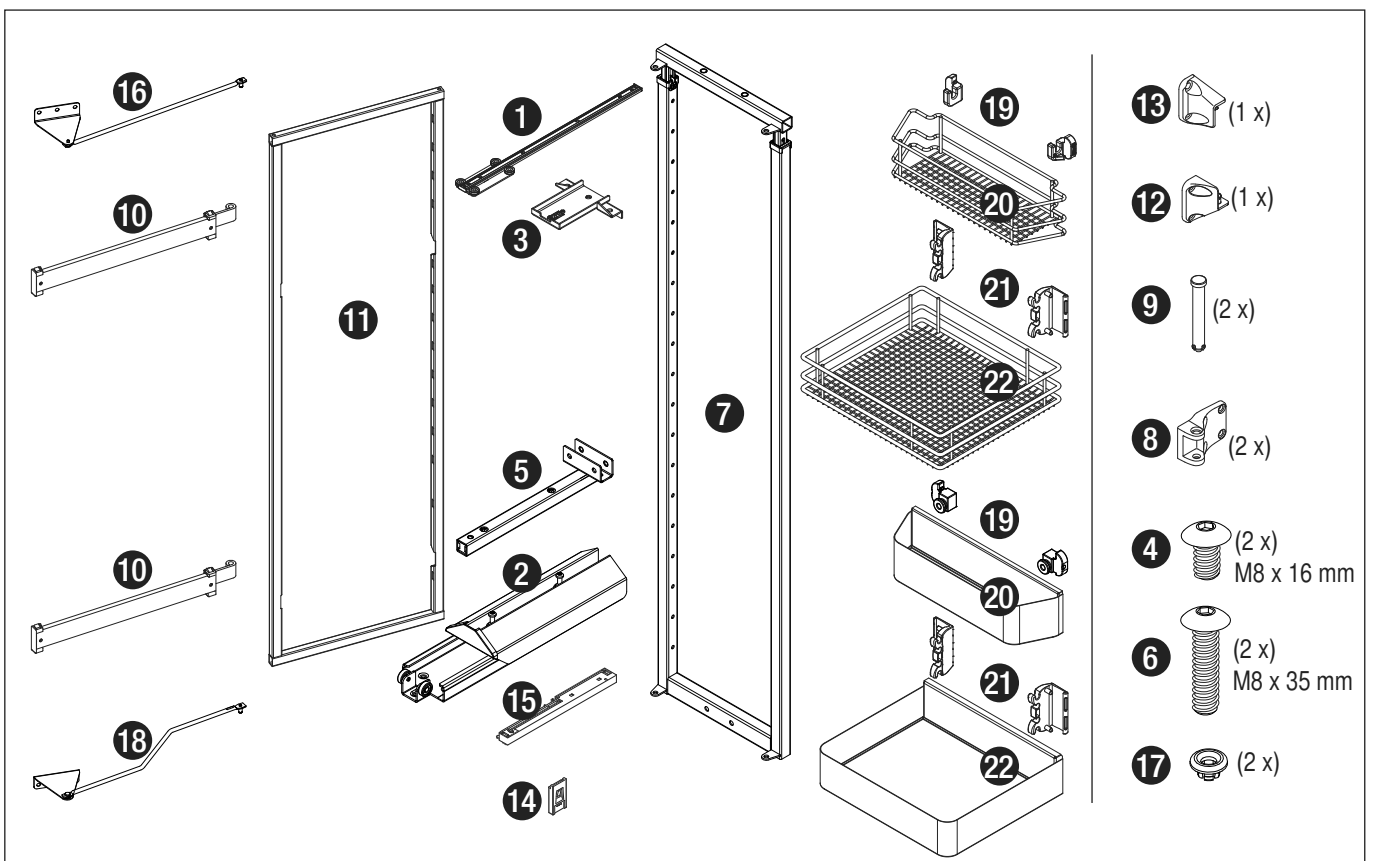

07 / 2019

VS TAL® Gate Pro