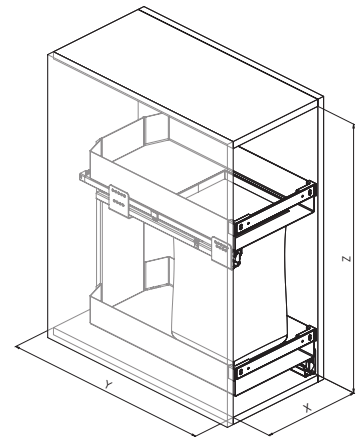

Cestello porta pane in lamiera verniciata, guide laterali ad estrazione totale ammortizzate.

Painted metal sheet pull-out bread basket, full extension slides and soft closing.

007PRO

PRO LINE

INFO

GUIDE SIGE - SIGE SLIDES