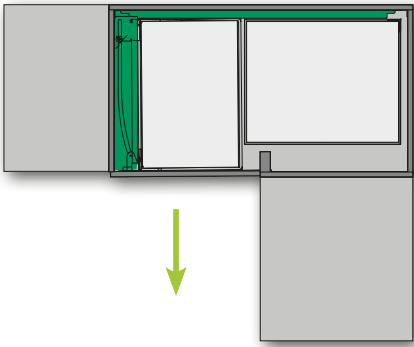

MagicCorner

THE “MAGIC” SOLUTION FOR CORNER SPACE

 KESSEBÖHMER

Adjustable frame for 90 and 100 cm
cabinet widths

Precisely defined
movement sequences

STANDARD WITH:

ARENAplus
Anti-slip coating

As the front pull-out opens ...

... and swings aside.

The follower draws the rear element to the front of the cabinet.

Swings out left

MagicCorner

B = Clear inside width:	860-971 mm
T = Clear inside depth:	≥ 485 mm
H = Clear inside height:	≥ 525 mm
Door width	≥ 450 mm
Max. load	Front pull-out: 14 kg
	Corner element: 18 kg
P = Post depth	T = 485-500 mm P ≤ 65
	T = 500-510 mm P ≤ 80

Product code Dimensions (mm)

260401 0102 right **MagicCorner**
260401 9966 swing out for 90 and 100 cm corner units
260401 9846

260402 0102 left
260402 9966 swing out
260402 9846

Standard with

Standard with