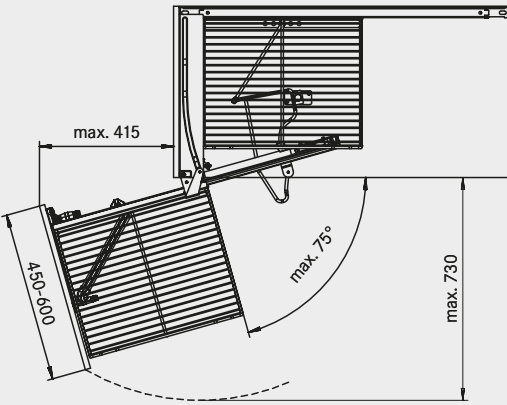

MagicCorner

THE “MAGIC” SOLUTION FOR CORNER SPACE

 KESSEBÖHMER

Adjustable frame for 90 and 100 cm
cabinet widths

Precisely defined
movement sequences

STANDARD WITH:

ARENAplus
Anti-slip coating

As the front pull-out opens ...

... and swings aside.

The follower draws the rear element to the front of the cabinet.

Swings out left

MagicCorner

B = Clear inside width:	860-971 mm
T = Clear inside depth:	≥ 485 mm
H = Clear inside height:	≥ 525 mm
Door width	≥ 450 mm
Max. load	Front pull-out: 14 kg
	Corner element: 18 kg
P = Post depth	T = 485-500 mm P ≤ 65
	T = 500-510 mm P ≤ 80

Product code Dimensions (mm)

260401 0102 right **MagicCorner**
260401 9966 swing out for 90 and 100 cm corner units
260401 9846

260402 0102 left
260402 9966 swing out
260402 9846

Standard with

Standard with

046207 0005

260403 0102

046207 0102

006207 0005

006207 0102

Product code Dimensions (mm)

272074 7035

push-to-open (PTO) Typ III