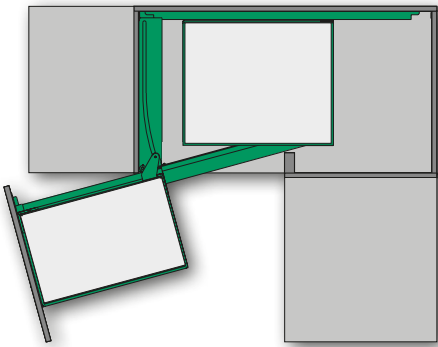

MagicCorner

THE “MAGIC” SOLUTION FOR CORNER SPACE

 KESSEBÖHMER

Adjustable frame for 90 and 100 cm
cabinet widths

Precisely defined
movement sequences

STANDARD WITH:

ARENAplus
Anti-slip coating

As the front pull-out opens ...

... and swings aside.

The follower draws the rear element to the front of the cabinet.

Swings out left

MagicCorner

B = Clear inside width:	860-971 mm
T = Clear inside depth:	≥ 485 mm
H = Clear inside height:	≥ 525 mm
Door width	≥ 450 mm
Max. load	Front pull-out: 14 kg
	Corner element: 18 kg
P = Post depth	T = 485-500 mm P ≤ 65
	T = 500-510 mm P ≤ 80

Product code Dimensions (mm)

260401 0102 right **MagicCorner**
260401 9966 swing out for 90 and 100 cm corner units
260401 9846

260402 0102 left
260402 9966 swing out
260402 9846

Standard with

Standard with

Colour code:
 Silver 0102
 Ice white 9966
 Anthracite 9846

Hook-on tray MagicCorner

1 set = 4 trays

ARENAplus
 Anti-slip coating

ARENA style
 Chrome/Ice white

ARENA style
 Anthracite/Anthr.

ARENA classic
 Chrome/Ice white