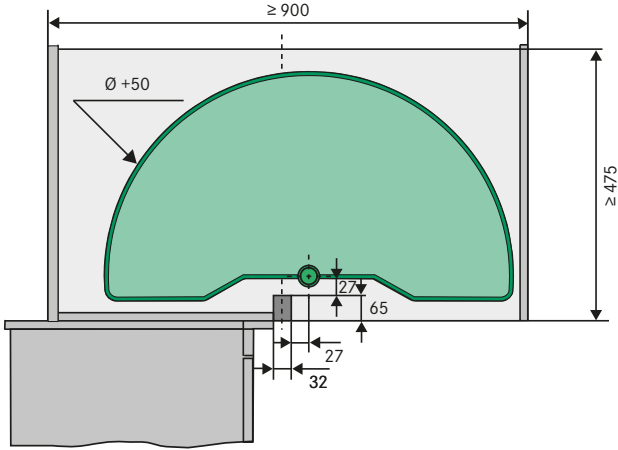

SEMICIRCULAR CAROUSEL

AXLE-MOUNTED

 KESSEBÖHMER

Height-adjustable axle to suit
different cabinet heights

180° trays make good use
of corner space

90 cm corner unit

Fig.: Dimensions in mm

Hook-on tray semi-circular carousel

Axle-mounted

1 set = 2 trays

ARENAplus
Anti-slip coating

Cabinet width	ARENA style Chrome/Ice white	ARENA classic Chrome/Ice white	ARENA classic Chrome/Grey	ARENA classic Silver/Ice white	ARENA classic Silver/Grey	Metal basket Chrome	Metal basket Silver
900 mm							
	260542 0005	260543 0005	260544 0005	260543 0102	260544 0102	260545 0005	260545 0102

Axle

with top connector
for semi-circular carousel trays

Height	Chrome
655-745 mm	250052 0005
742-832 mm	260359 0005