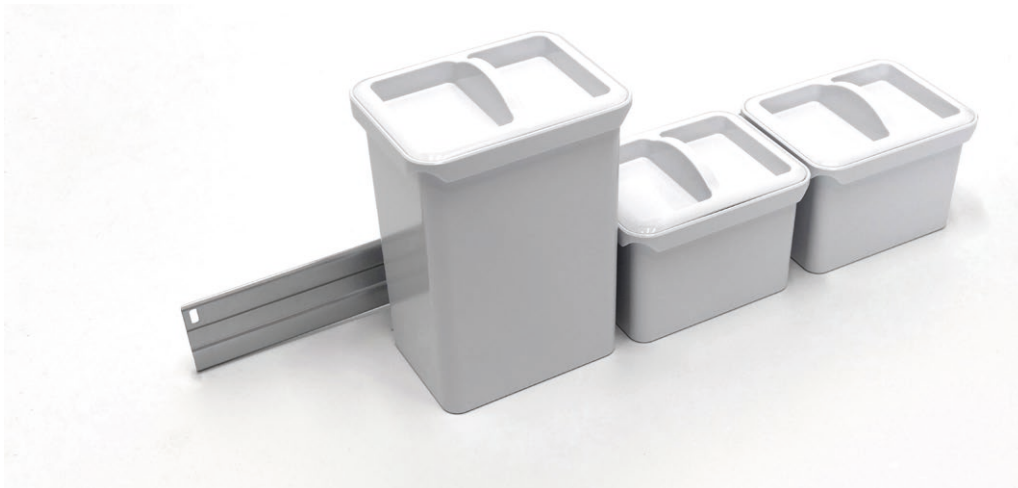

A CHOICE OF COLOURS

INSIDE YOUR STORAGE UNIT

For a silver or white DISPENSA junior III door shelf with a silver or white finish, Kesseböhmer offers Youboxx sets with white boxes and a silver- or white-coated carrier rail. For an Anthracite coloured fitting, users might choose Anthracite-coloured boxes with an Anthracite coloured rail.