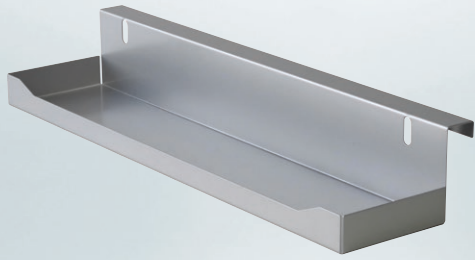

Item no.   Dimensions (mm)

	BxDxH
015277 0102	479 x 133 x 76
015277 9966	
015277 9846	Space: 476 x 103

Spice rack

Colour code:	
Silver	0102
Ice white	9966
Anthracite	9846