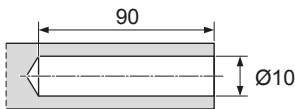

push-to-open (PTO) Typ II

Drill-in ejector

● 22-34 N

Dimensions (mm)

Item no.

272073 7035

Can also be used with PTO housing
(272075 7035)

Grey 7035