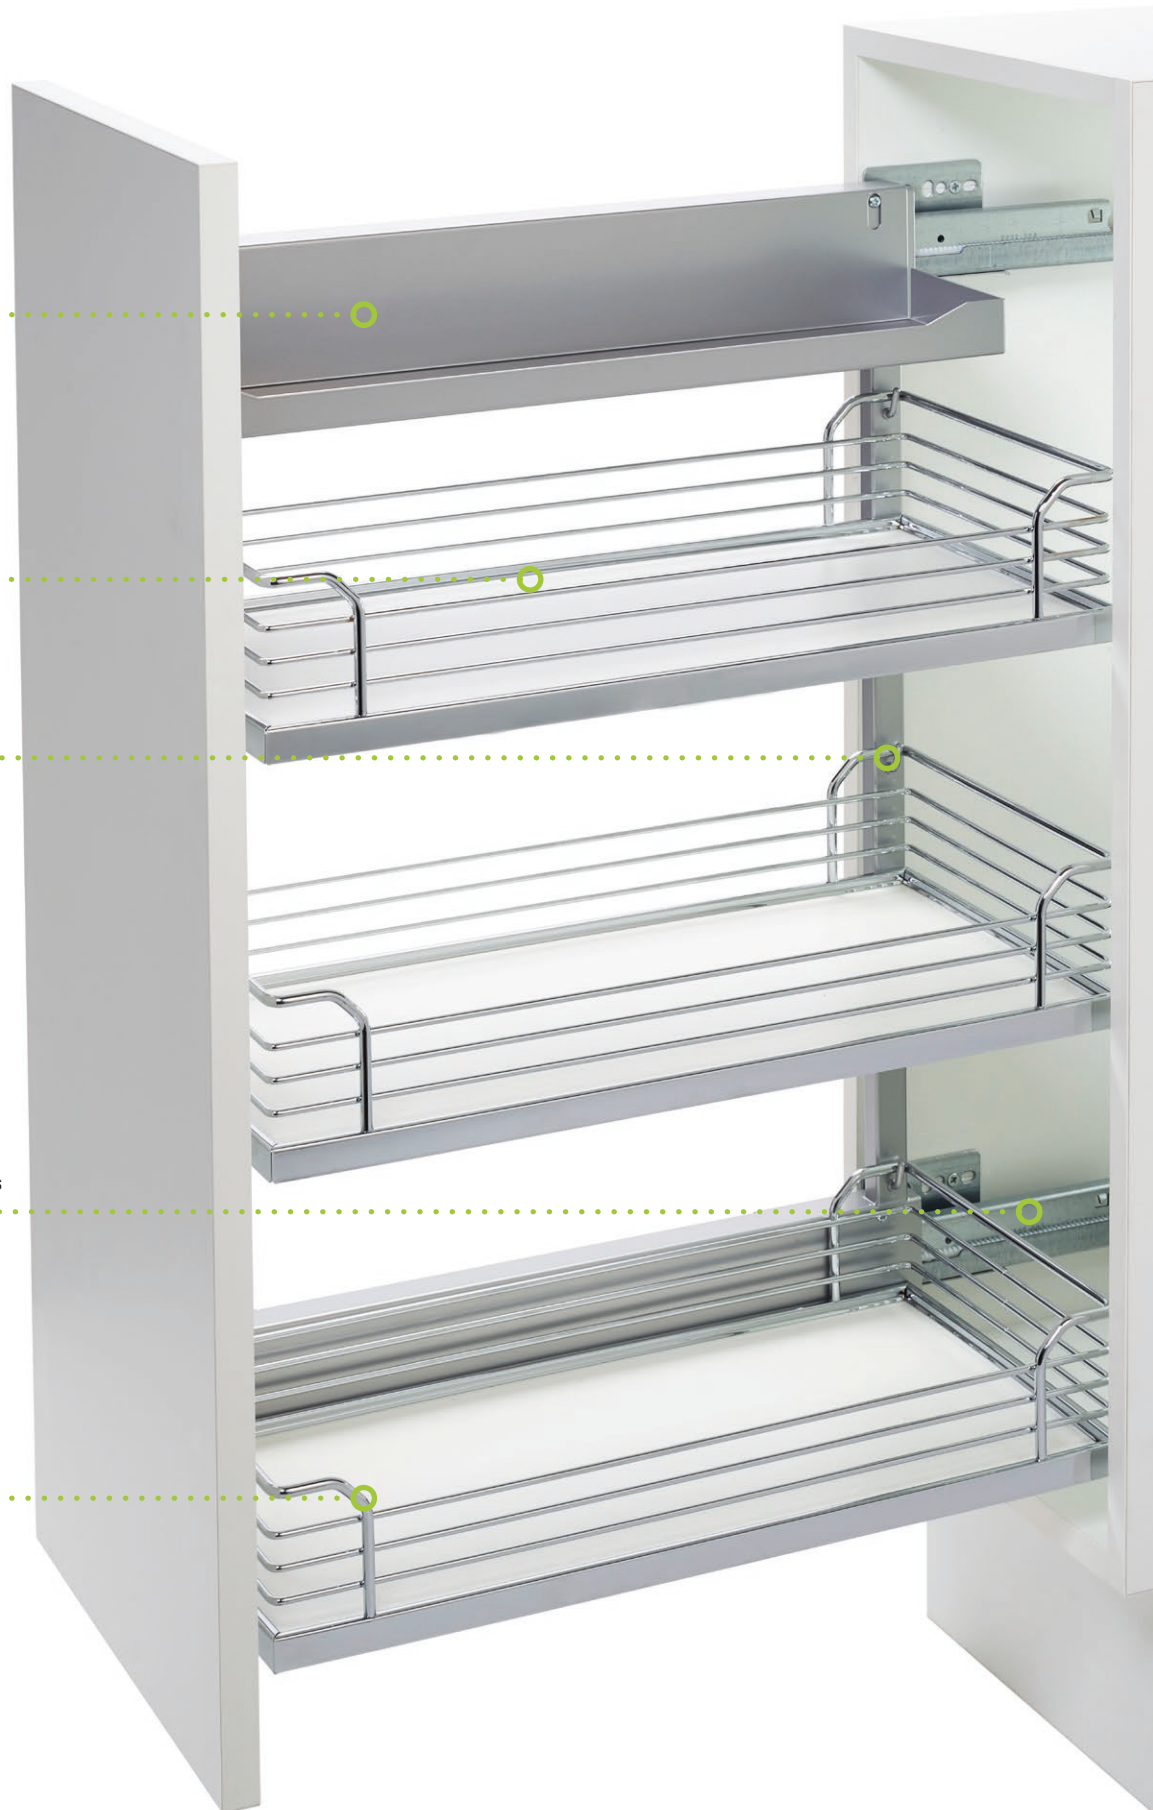

COMFORT II

SMOOTH ACTION, AMPLE SPACE,
A PLEASURE TO USE

 KESSEBÖHMER

IN YOUR KITCHEN, THE OPTIONS OFFERED BY THE UNDER-COUNTER COMFORT II FITTING INCLUDE HEIGHT-ADJUSTABLE TRAYS. Different inserts are available to store bottles, bread, coffee and tea efficiently. Eminently practical is the optional spice rack for the 90° pull-out! Can be integrated optimally into any production line – fitting and runner snap together. No tools required!

PRODUCT FEATURES

- ClickFixx: Snap-on connections (fitting to runner)
- 3D front panel adjustment
- Smooth and comfortable movement
- SoftSTOPplus damped closing

3D front panel adjustment

Spice rack for 90°
pull-out (optional)

Almost 100% of
storage space pulls out

Height adjustable

Runner action meets
latest technical standards

Uses proven
trays and baskets

Item no. Dimensions (mm)

Cabinet left

(posted on the right)

Clear inside Frame
height height