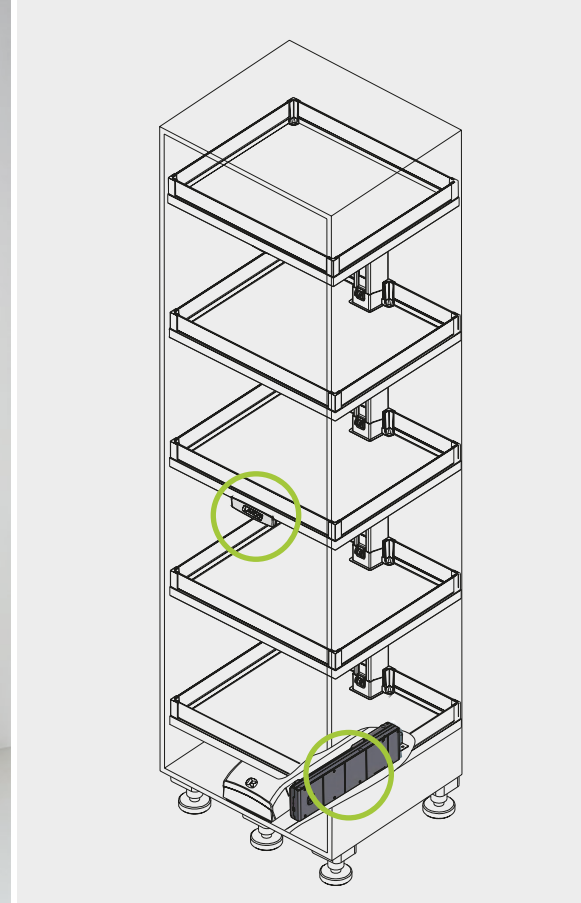

280613 9846

280453 0005

600 mm

280614 9846

280454 0005

eTouch for CONVOY Lavidó

Suitable for all CONVOY Lavidó cabinet widths – can be retrofitted!
Set (consisting of handle and motor)

Colour code:
Grey 7930