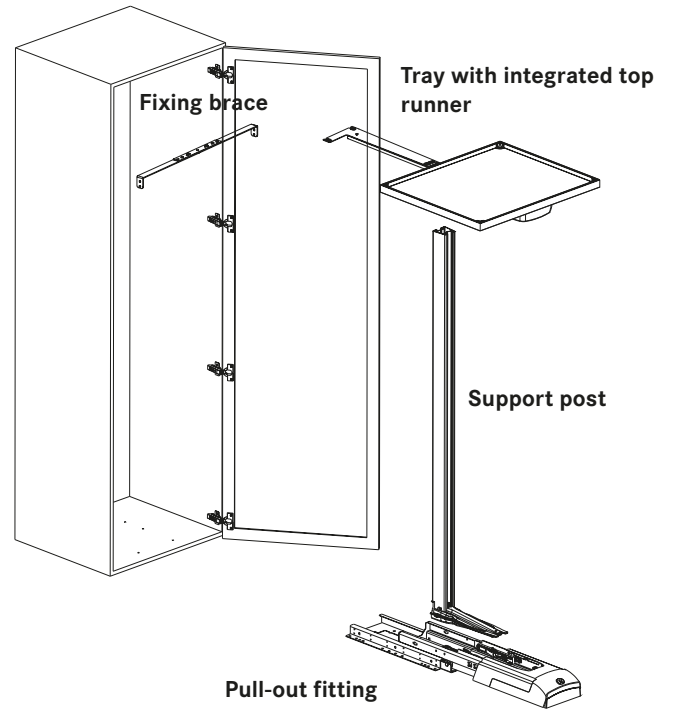

CONVOY Lavidò

UNCOMPLICATED OPENNESS

 KESSEBÖHMER

CONVOY Lavido

FULL ACCESS FROM THREE SIDES

— KESSEBÖHMER —

GREAT FLEXIBILITY AND STRIKING LOOKS. CONVOY Lavido HIGHLIGHTS THE WIDE SCOPE OF THE WHOLE CONVOY SYSTEM. The Lavido fitting moves independently of the front panel, so that it can be combined easily with different cabinet concepts – behind sliding doors, for example.

This attractive fitting for tall storage units is the ideal solution for contemporary kitchens, and also for wider use, for example, in dining rooms or offices. A number of intelligent details make it a premium product in terms of technology too.

Minimalist design and cantilevered "floating" trays – with the new CONVOY support post.

STANDARD WITH:

CONVOY Lavidò pull-out fitting

with premounted cover, integrated damping for closing and opening (SoftSTOPPpro). Runner with forced synchronisation for 100% reliable function (SynChromatic).

Pull-out travel: 470 mm

Clear inside depth: ≥ 500 mm

Permissible load on the pull-out fitting:

System weight + contents = max. 130 kg
(depends on cabinet design)

Colour code:

White	9010
Grey	7930
Anthracite	9846