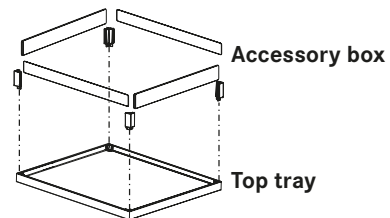

Minimalist design and cantilevered "floating" trays – with the new CONVOY support post.

STANDARD WITH: