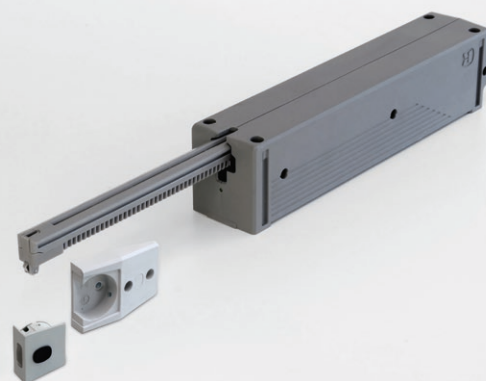

Assembly with predrilled cuphole so that front sensor is perfectly integrated into the carcass.

Install using adapter to take the sensor. Ideal for fronts with grip recesses.

Item no.

eTouch for DISPENSA

Suitable for cabinet widths from 300 mm – can be retrofitted! Set (consisting of motor, front sensor and adapter for front sensor assembly)

Identical to set for CONVOY Premio

With EU-DIN plug	084246 7930
With GB/UK plug	084247 7930
With US/JP plug	084248 7930
With AUS plug	084249 7930

Colour code:
Grey 7930

Assembly front sensor

Without adapter	Predrilled cuphole / insert (assembly aid supplied)
With adapter	Screw in place / insert
Power supply	Battery CR 2032 3V (supplied)

Motor

Mains connection	Euro 8 as per EN 60320/C8; 1.5 m cable Black
Voltage	110-240 V AC, 50/60 Hz, ≥ 2 A
Rated power	60 Watt
Standby power	<4 Watt
Dimensions	333 x 68 x 77 mm (BxDxH)
Weight	1.6 kg
Max. pull-out weight	CONVOY Premio: 120 kg
Housing colour	Grey (7930)
Product compatibility	CONVOY Premio with SoftSTOPPpro and SoftSTOPPplus
Assembly materials (supplied)	4 wood screws 4.5 x 75, assembly aid
Motor position	DISPENSA: beside the runner on the right
Electrically assisted	Opening