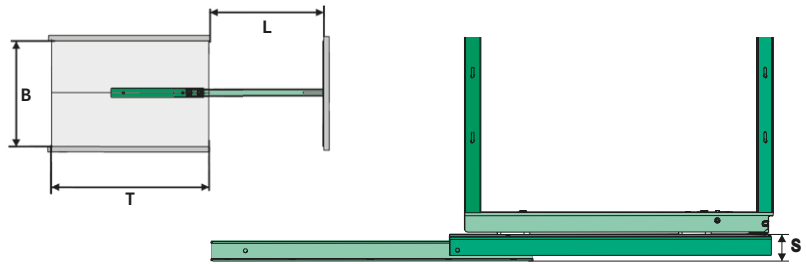

# DISPENSA 90°

ORGANIZATION, A CLEAR  
OVERVIEW AND FAST ACCESS

— KESSEBÖHMER —

**THE HEIGHT-ADJUSTABLE TRAYS ARE HOOKED ON INDIVIDUALLY, MAKING THE DISPENSA 90° AN EXTREMELY FLEXIBLE STORAGE SOLUTION. IT GIVES USERS A LOT OF STORAGE SPACE ON A VERY SMALL FOOTPRINT.** The whole width and depth of the cabinet are used for storage. A DISPENSA stands for ample space, good organization and a clear overview. You can see clearly what's on the shelves, even on the top shelves, and reach in from both sides!

Only supplied plastic-coated!

Colour code:

Silver grey 9006  
Ice white 9966  
Anthracite 9846

**DISPENSA Vx partial pull-out fitting**

Frame height = clear inside height	-55 mm
<b>S</b> = system height (bottom runner):	43 mm
<b>B</b> = Clear inside width:	≥ 112 mm
<b>T</b> = Clear inside depth:	≥ 500 mm
<b>L</b> = Pull-out travel:	370 mm
Payload:	≤ 100 kg