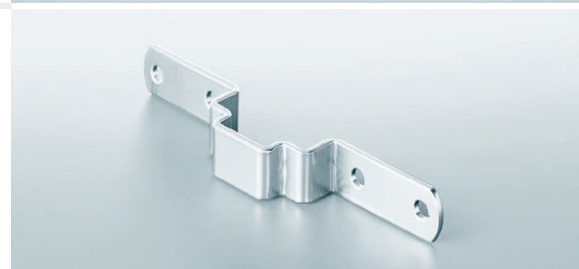

### Front stabilizer

Install in any position

Only supplied plastic-coated!

Colour code:

Silver 0102  
Ice white 9966  
Anthracite 9846

BxDxH

160 x 28 x 20

**004350 0102**  
**004350 9966**  
**004350 9846**