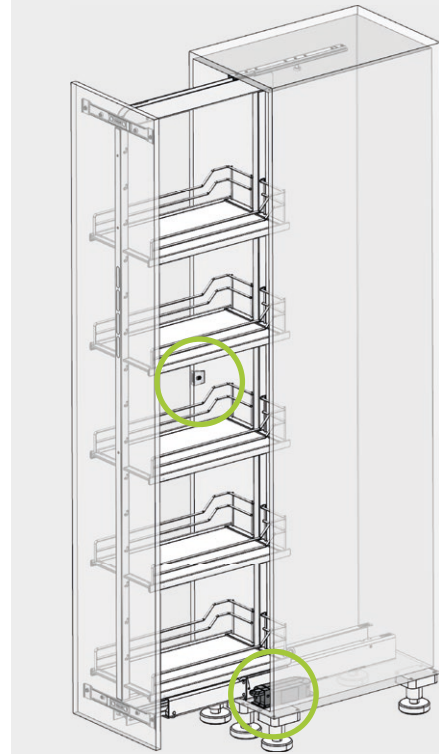

# Adjustment is quick and easy

WITHOUT SPECIAL TOOLS

**A STANDARD PZ2 SCREWDRIVER AND TWO SETTING SCREWS ON THE FRAME TOP AND BOTTOM SIMPLIFY ADJUSTMENT.** Turning the screws has an immediately visible effect. This makes adjustment quicker and easier – and also much more precise. And all it takes is a screwdriver!

Assembly with predrilled cuphole so that front sensor is perfectly integrated into the carcaset.

Opening gap 44 mm

Install using adapter to take the sensor. Ideal for fronts with grip recesses.