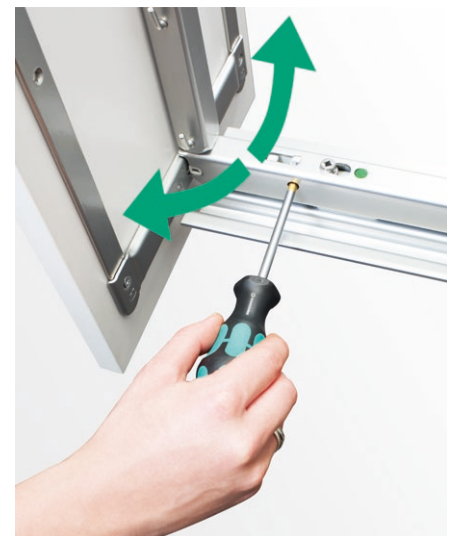

The frame is positioned on the front at the top.

And pushed in at the bottom – click!

The frame is clicked into position on the runner – click – and the whole fitting is pushed into the cabinet. Done!

# A couple of clicks

THE INSTALLATION IS FINISHED

# Adjustment is quick and easy

WITHOUT SPECIAL TOOLS

**A STANDARD PZ2 SCREWDRIVER AND TWO SETTING SCREWS ON THE FRAME TOP AND BOTTOM SIMPLIFY ADJUSTMENT.** Turning the screws has an immediately visible effect. This makes adjustment quicker and easier – and also much more precise. And all it takes is a screwdriver!