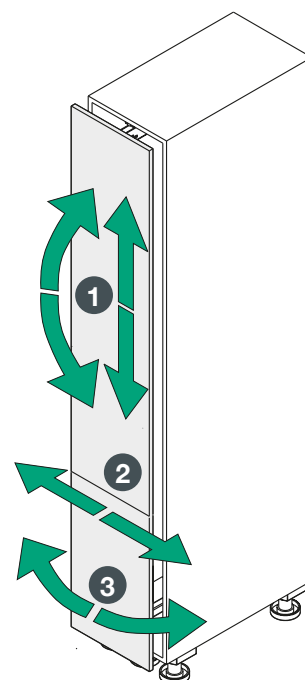

The frame is positioned on the front at the top.

And pushed in at the bottom – click!

The frame is clicked into position on the runner – click – and the whole fitting is pushed into the cabinet. Done!

# A couple of clicks

THE INSTALLATION IS FINISHED

# Adjustment is quick and easy

WITHOUT SPECIAL TOOLS

**A STANDARD PZ2 SCREWDRIVER AND TWO SETTING SCREWS ON THE FRAME TOP AND BOTTOM SIMPLIFY ADJUSTMENT.** Turning the screws has an immediately visible effect. This makes adjustment quicker and easier – and also much more precise. And all it takes is a screwdriver!