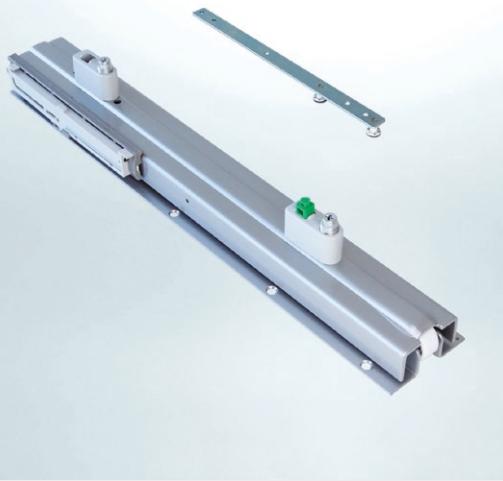

# DISPENSA 90°

ORGANIZATION, A CLEAR  
OVERVIEW AND FAST ACCESS

— KESSEBÖHMER —

**THE HEIGHT-ADJUSTABLE TRAYS ARE HOOKED ON INDIVIDUALLY, MAKING THE DISPENSA 90° AN EXTREMELY FLEXIBLE STORAGE SOLUTION. IT GIVES USERS A LOT OF STORAGE SPACE ON A VERY SMALL FOOTPRINT.** The whole width and depth of the cabinet are used for storage. A DISPENSA stands for ample space, good organization and a clear overview. You can see clearly what's on the shelves, even on the top shelves, and reach in from both sides!

**STANDARD WITH:**

**ARENA<sup>plus</sup>**  
*Anti-slip coating*

**OPTIONAL WITH:**

**See-through sides**  
for a clear view at all levels

**Payload up to 100 kg**

**Low-profile bottom runner**

Item no.

074222 9006  
074222 9966  
074222 9846

Standard with

Damping

Suitable for SoftSTOPPro  
damped opening (see page 1-37)

**DISPENSA Vx partial pull-out fitting**  
for tall pull-out with central runner

Payload: max. 100 kg

Particularly suitable for narrow cabinets

Only supplied plastic-coated!

Colour code:

Silver grey 9006  
Ice white 9966  
Anthracite 9846

**DISPENSA Vx partial pull-out fitting**

Frame height = clear inside height	-55 mm
<b>S</b> = system height (bottom runner):	43 mm
<b>B</b> = Clear inside width:	≥ 112 mm
<b>T</b> = Clear inside depth:	≥ 500 mm
<b>L</b> = Pull-out travel:	370 mm
Payload:	≤ 100 kg