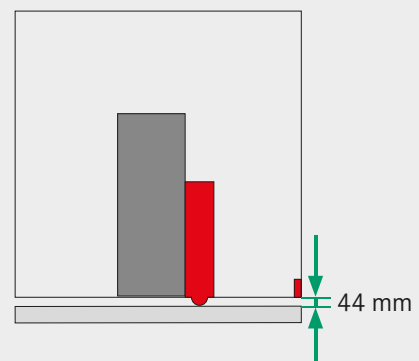

Motor

Mains connection	Hollow plug 2.5/5.5 mm; 1.5 m cable Black
Voltage	24 VDC, ≥ 1,5 A
Rated power	30 Watt
Standby power	0.5 Watt
Dimensions	157 x 45 x 47 mm (BxDxH)
Weight	0.2 kg
Max. pull-out weight	CONVOY Premio: 120 kg
Housing colour	Grey (7001)
Product compatibility	CONVOY Premio with SoftSTOPPpro and SoftSTOPPplus
Assembly materials (supplied)	3 wood screws 4 x 16
Motor position	DISPENSA: beside the runner on the right
Electrically assisted	Opening gap 44 mm