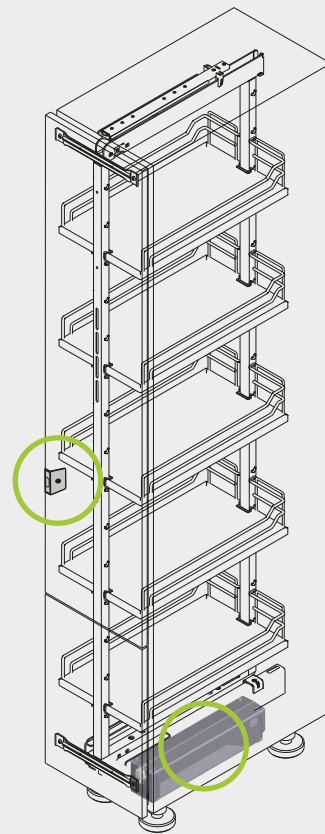

The frame is positioned on the front at the top.

And pushed in at the bottom – click!

The frame is clicked into position on the runner – click – and the whole fitting is pushed into the cabinet. Done!

### Motor

Mains connection	Hollow plug 2.5/5.5 mm; 1.5 m cable Black
Voltage	24 VDC, ≥ 1,5 A
Rated power	30 Watt
Standby power	0.5 Watt
Dimensions	157 x 45 x 47 mm (BxDxH)
Weight	0.2 kg
Max. pull-out weight	CONVOY Premio: 120 kg
Housing colour	Grey (7001)
Product compatibility	CONVOY Premio with SoftSTOPPpro and SoftSTOPPplus
Assembly materials (supplied)	3 wood screws 4 x 16
Motor position	DISPENSA: beside the runner on the right
Electrically assisted	Opening gap 44 mm

Assembly with predrilled cuphole so that front sensor is perfectly integrated into the carcass.

Install using adapter to take the sensor. Ideal for fronts with grip recesses.