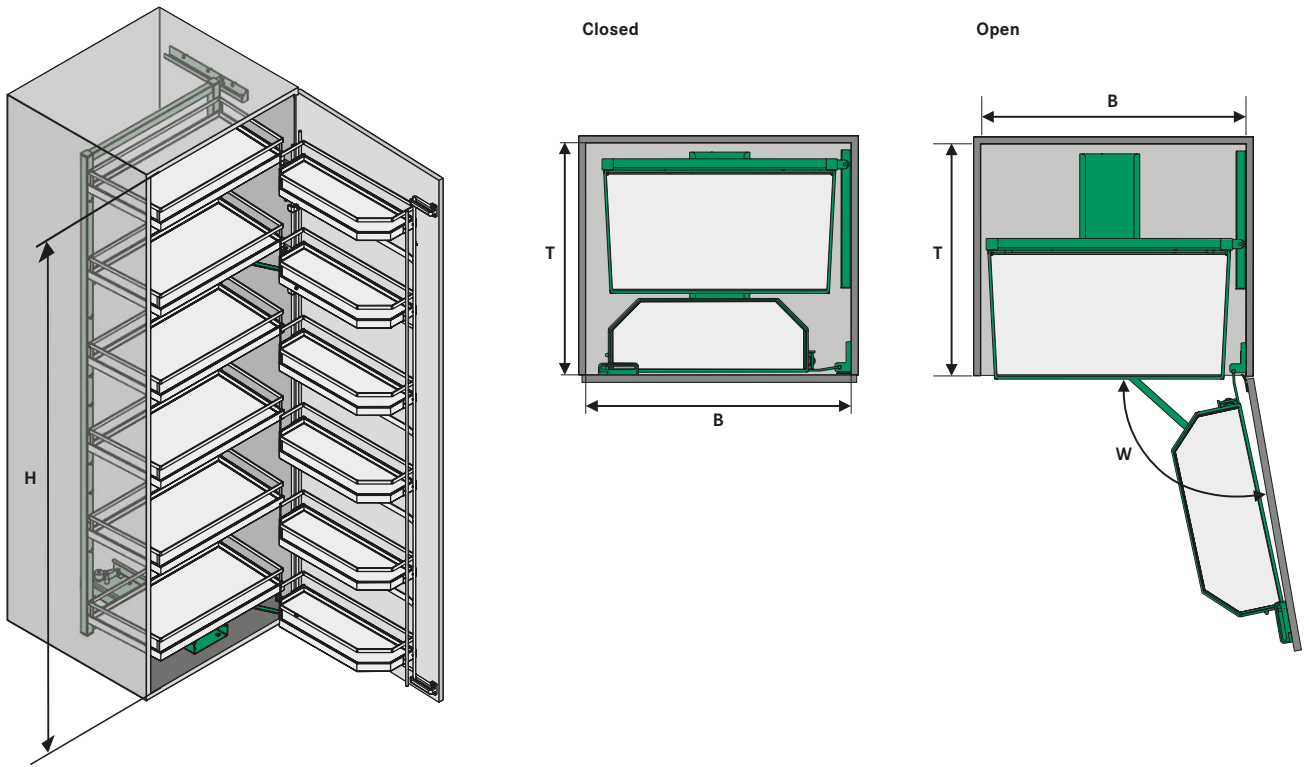

TANDEM I

Cabinet width	450 mm	500 mm	600 mm
B = Clear inside width:	≥ 412 mm	≥ 462 mm	≥ 562 mm
T = Clear inside depth:	≥ 500 mm	≥ 500 mm	≥ 500 mm
H = Clear inside height:			from 800 mm
	from 1.100 mm	from 1.100 mm	from 1.100 mm
	6-levels: from 1.700 mm	from 1.700 mm	from 1.700 mm
W = Opening angle:	110°	110°	110°
max. load with 6 shelves:	Rear element: 50 kg Door element: 20 kg	Rear element: 50 kg Door element: 20 kg	Rear element: 60 kg Door element: 25 kg

Complete set TANDEM I

consisting of fittings and trays

	Railing
	Base panel colour
	Frame

ARENA style

Anthracite
Anthracite
Anthracite

ARENA style

Chrome
Ice white
Ice white

ARENA style

Chrome
Ice white
Silver

ARENA classic

Chrome
Ice white
Silver

ARENA^{plus}

Anti-slip coating

Cabinet width	Cabinet height	PU
450 mm	1100 mm	1 Set
450 mm	1700 mm	1 Set
500 mm	1100 mm	1 Set
500 mm	1700 mm	1 Set
600 mm	800 mm	1 Set
600 mm	1100 mm	1 Set
600 mm	1700 mm	1 Set

260245 9846

260212 0005

260233 0005

260253 0005

450 mm 1700 mm

1 Set

260246 9846

260213 0005

260234 0005

260254 0005

500 mm 1100 mm

1 Set

260247 9846

260214 0005

260235 0005

260255 0005

500 mm 1700 mm

1 Set

260248 9846

260215 0005

260236 0005

260256 0005

600 mm 800 mm

1 Set

260249 9846

260219 0005

260252 0005

260257 0005

600 mm 1100 mm

1 Set

260250 9846

260216 0005

260237 0005

260258 0005

600 mm 1700 mm

1 Set

260251 9846

260217 0005

260238 0005

260259 0005