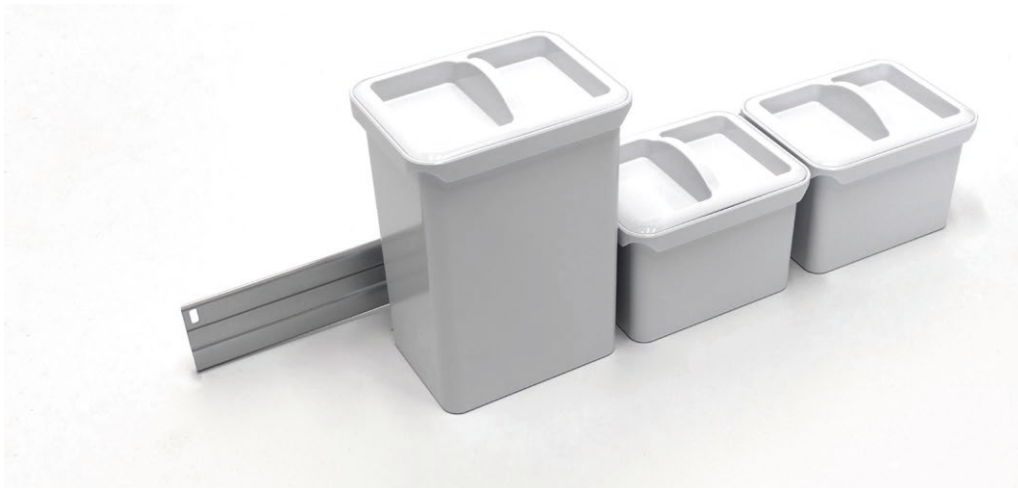

THE Youbox_x SYSTEM MAKES IT EASY TO ORGANIZE THE SPACE INSIDE A KITCHEN CABINET TO EXACTLY SUIT THE USER'S WISHES. TO START WITH, THERE ARE FIVE SETS THAT ARE ALL COMPATIBLE AND CAN BE MIXED AND MATCHED AS REQUIRED. EACH USER CAN CONFIGURE THEIR OWN CUSTOMIZED ORGANIZATION SYSTEM.

Compatible cabinets: Youbox_x was developed to provide extra storage options for the whole DISPENSA family. The traverse rail, onto which the Youbox_xes are clipped is simply hooked into the DISPENSA frame. Turning the traverse rail by 180° halves the grid distance (from 10 cm to 5 cm) for even more efficient use of storage space..

A CHOICE OF COLOURS

INSIDE YOUR STORAGE UNIT

For a silver or white DISPENSA junior III door shelf with a silver or white finish, Kesseböhmer offers Youboxx sets with white boxes and a silver- or white-coated carrier rail. For an Anthracite coloured fitting, users might choose Anthracite-coloured boxes with an Anthracite coloured rail.

Youbox_x Set 1

consisting of:

2 boxes (1.0 l)

1 box (2.1 l)

2 boxes (2.0 l)

1 slotted knife block

2 lids

2 transverse rails