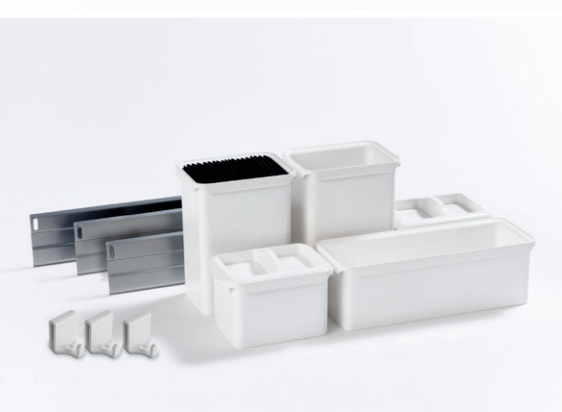

005277 9966

005277 0102

005277 9846

BxDxH

115 x 150 x 95

115 x 300 x 95

115 x 150 x 195

Youbox_x Set 5

consisting of:

2 boxes (1.0 l)

1 box (2.1 l)

2 boxes (2.0 l)

1 slotted knife block

2 lids

3 transverse rails

3 hooks (to hold chopping boards)

Colour code: (Support rail/Youbox_x)

Silver   0102 (Silver/White)

Ice white   9966 (White/White)

Anthracite   9846 (Anthracite/Anthracite)