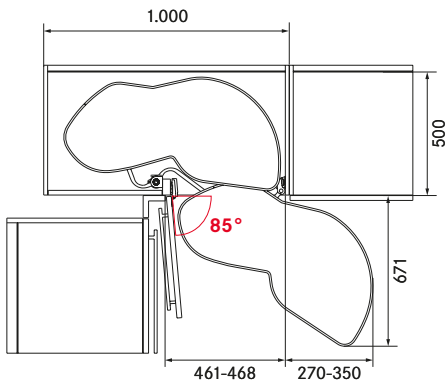

#### Axle, height-adjustable

with 2 premounted bearing sleeves

1 cabinet-side M profile

1 top connector

1 axle bearing bottom

For clear

inside height	Ice white	Silver	Anthracite
600-750 mm	007944 9966	007944 0102	007944 9846
650-800 mm	007958 9966	007958 0102	007958 9846
720-900 mm	007945 9966	007945 0102	007945 9846

# LeMans II

FOR EFFECTIVE USE OF  
SPACE IN A CORNER  
HIGHBOARD, LOOK AT  
A LeMans SOLUTION

Fig.: Dimensions in mm

Example: swings out to the right  
(left cabinet - 40 cm door)

Example: swings out to the right  
(left cabinet - 45 cm door)

Example: swings out to the right  
(left cabinet - 50 cm door)

Example: swings out to the right  
(left cabinet - 60 cm door)