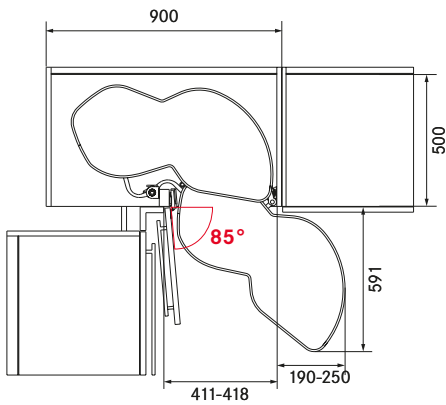

#### Axle, height-adjustable

with 2 premounted bearing sleeves

1 cabinet-side M profile

1 top connector

1 axle bearing bottom

For clear

inside height	Ice white	Silver	Anthracite
600-750 mm	007944 9966	007944 0102	007944 9846
650-800 mm	007958 9966	007958 0102	007958 9846
720-900 mm	007945 9966	007945 0102	007945 9846

# LeMans II

FOR EFFECTIVE USE OF  
SPACE IN A CORNER  
HIGHBOARD, LOOK AT  
A LeMans SOLUTION

Fig.: Dimensions in mm

Example: swings out to the right  
(left cabinet - 40 cm door)

Example: swings out to the right  
(left cabinet - 45 cm door)

Example: swings out to the right  
(left cabinet - 50 cm door)

Example: swings out to the right  
(left cabinet - 60 cm door)