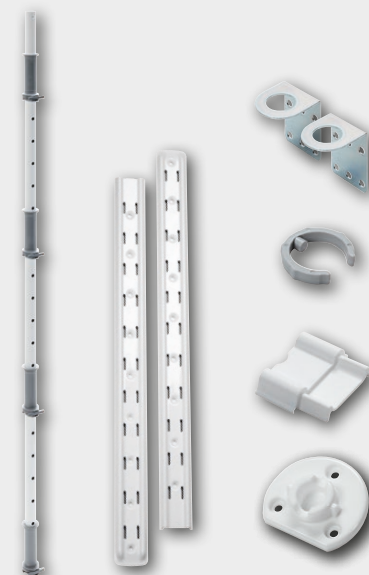

2604700102	260360 9846	260320 0005	260350 0005	260340 0005	260350 0102	260340 0102
2604710102	260361 9846	260321 0005	260351 0005	260341 0005	260351 0102	260341 0102
2604720102	260362 9846	260322 0005	260352 0005	260342 0005	260352 0102	260342 0102
2604730102	260363 9846	260323 0005	260353 0005	260343 0005	260353 0102	260343 0102
2604740102	260364 9846	260324 0005	260354 0005	260344 0005	260354 0102	260344 0102
2604750102	260365 9846	260325 0005	260355 0005	260345 0005	260355 0102	260345 0102
2604760102	260366 9846	260326 0005	260356 0005	260346 0005	260356 0102	260346 0102
2604770102	260367 9846	260327 0005	260357 0005	260347 0005	260357 0102	260347 0102

Axle, 1250 mm

with 4 premounted bearing sleeves

2 cabinet-side M profile

2 bearing brackets

1 locking clip

1 connecting clip

1 bottom bearing

For clear

inside height

min. 1.265 mm

Ice white

Silver

Anthracite

007943 9966

007943 0102

007943 9846