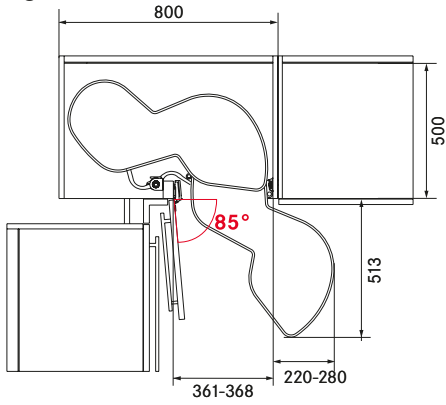

#### Axle, height-adjustable

with 2 premounted bearing sleeves

1 cabinet-side M profile

1 top connector

1 axle bearing bottom

For clear

inside height	Ice white	Silver	Anthracite
600-750 mm	007944 9966	007944 0102	007944 9846
650-800 mm	007958 9966	007958 0102	007958 9846
720-900 mm	007945 9966	007945 0102	007945 9846

# LeMans II

FOR EFFECTIVE USE OF  
SPACE IN A CORNER  
HIGHBOARD, LOOK AT  
A LeMans SOLUTION

Fig.: Dimensions in mm

Example: swings out to the right  
(left cabinet - 40 cm door)

Example: swings out to the right  
(left cabinet - 45 cm door)

Example: swings out to the right  
(left cabinet - 50 cm door)

Example: swings out to the right  
(left cabinet - 60 cm door)