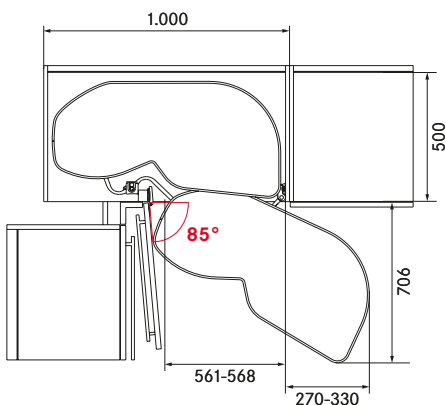

The trays move smoothly and almost effortlessly out of the unit ...

... so that users have a clear view of all the contents and optimal access.

LeMans II scores high on efficiency and benefits.

Fig.: Dimensions in mm

Example: swings out to the right  
(left cabinet - 40 cm door)

Example: swings out to the right  
(left cabinet - 45 cm door)

Example: swings out to the right  
(left cabinet - 50 cm door)

Example: swings out to the right  
(left cabinet - 60 cm door)