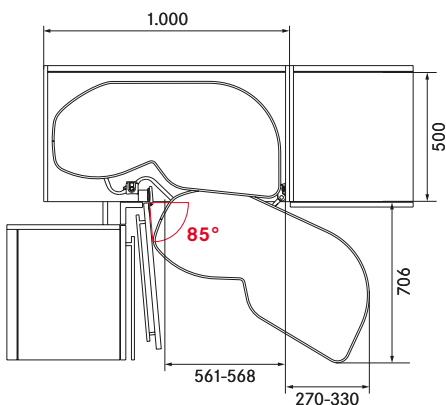

#### Axle, height-adjustable

with 2 premounted bearing sleeves

1 cabinet-side M profile

1 top connector

1 axle bearing bottom

For clear

inside height	Ice white	Silver	Anthracite
600-750 mm	007944 9966	007944 0102	007944 9846
650-800 mm	007958 9966	007958 0102	007958 9846
720-900 mm	007945 9966	007945 0102	007945 9846

# LeMans II

FOR EFFECTIVE USE OF  
SPACE IN A CORNER  
HIGHBOARD, LOOK AT  
A LeMans SOLUTION

Fig.: Dimensions in mm

Example: swings out to the right  
(left cabinet - 40 cm door)

Example: swings out to the right  
(left cabinet - 45 cm door)

Example: swings out to the right  
(left cabinet - 50 cm door)

Example: swings out to the right  
(left cabinet - 60 cm door)