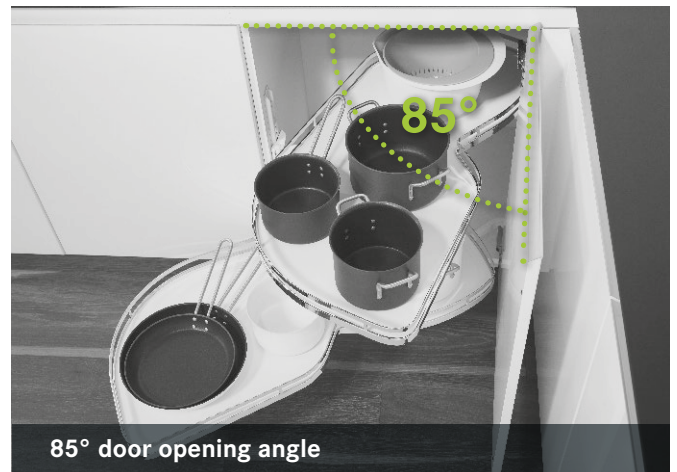

LeMans II

CONTINUING A LONG TRADITION

THE LE MANS RACETRACK AND THE LeMans INTELLIGENT CORNER UNIT SOLUTION FROM KESSEBÖHMER ARE BOTH INSTANTLY RECOGNIZABLE FOR THEIR SHAPE AND FUNCTIONALITY. ON THE RACETRACK AND IN THE KITCHEN, EFFICIENCY, INNOVATION AND EMOTION ARE IN THE FOREGROUND.

LeMans II is the second generation of a successful product – with new, improved features and innovations. Kesseböhmer’s intelligent corner unit system is once again setting standards with new engineering quality and fascinating movement sequences!

PRODUCT FEATURES

- Door opening angle of just 85° allows trays to swing completely out
- Max. payload per tray is 25 kg
- Height-adjustable trays
- ClickFixx system for fast, errorfree, toolless assembly
- Damped self-closing (option)
- 70 % more storage area than a base unit with pull-out drawers next to the blind corner!