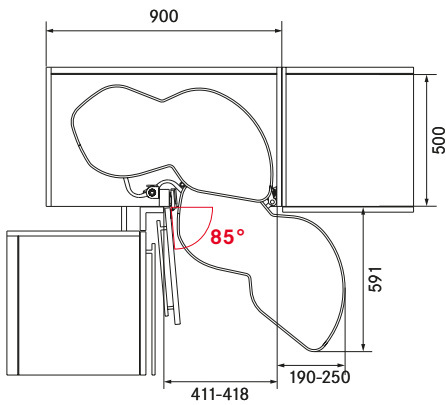

The trays move smoothly and almost effortlessly out of the unit ...

... so that users have a clear view of all the contents and optimal access.

LeMans II scores high on efficiency and benefits.

Fig.: Dimensions in mm

Example: swings out to the right  
(left cabinet - 40 cm door)

Example: swings out to the right  
(left cabinet - 45 cm door)

Example: swings out to the right  
(left cabinet - 50 cm door)

Example: swings out to the right  
(left cabinet - 60 cm door)