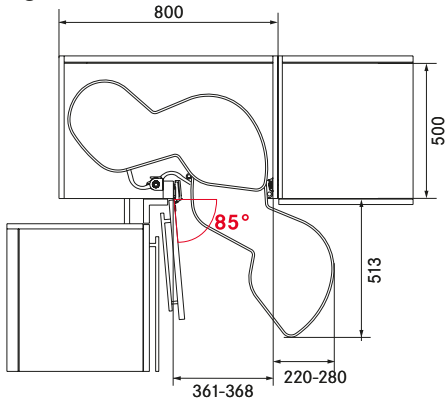

The trays move smoothly and almost effortlessly out of the unit ...

... so that users have a clear view of all the contents and optimal access.

LeMans II scores high on efficiency and benefits.

Fig.: Dimensions in mm

Example: swings out to the right  
(left cabinet - 40 cm door)

Example: swings out to the right  
(left cabinet - 45 cm door)

Example: swings out to the right  
(left cabinet - 50 cm door)

Example: swings out to the right  
(left cabinet - 60 cm door)