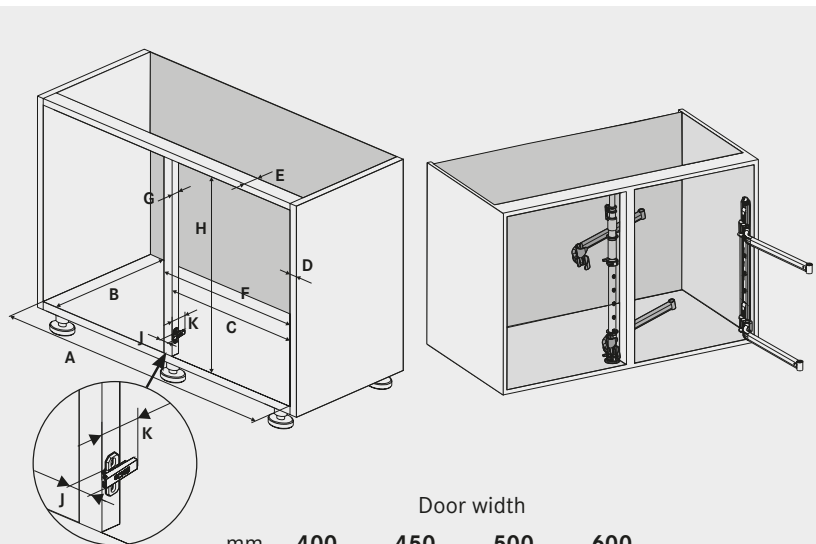

Example: swings out to the right  
(left cabinet - 40 cm door)

Example: swings out to the right  
(left cabinet - 45 cm door)

Example: swings out to the right  
(left cabinet - 50 cm door)

Example: swings out to the right  
(left cabinet - 60 cm door)

### Hook-on tray LeMans II

PU 1 set (= 2 trays and fixings) without axle; max. load: 25 kg/tray

	ARENA pure	ARENA pure
Railing	Anthracite	Silver
Base panel colour	Anthracite	Icewhite

**ARENAplus**  
Anti-slip coating

**SOFTSTOPPLUS**

Cabinet width	swing out	SoftSTOP plus		
400 mm	right	-	<b>2603909846</b>	<b>2603800102</b>
	left	-	<b>2603919846</b>	<b>2603810102</b>
450 mm	right	-	<b>2603929846</b>	<b>2603820102</b>
	left	-	<b>2603939846</b>	<b>2603830102</b>
500 mm	right	-	<b>2603949846</b>	<b>2603840102</b>
	left	-	<b>2603959846</b>	<b>2603850102</b>
600 mm	right	-	<b>2603969846</b>	<b>2603860102</b>
	left	-	<b>2603979846</b>	<b>2603870102</b>
Cabinet width	swing out	SoftSTOP plus		
400 mm	right	2 pieces	<b>2604909846</b>	<b>2604800102</b>
	left	2 pieces	<b>2604919846</b>	<b>2604810102</b>
450 mm	right	2 pieces	<b>2604929846</b>	<b>2604820102</b>
	left	2 pieces	<b>2604939846</b>	<b>2604830102</b>
500 mm	right	2 pieces	<b>2604949846</b>	<b>2604840102</b>
	left	2 pieces	<b>2604959846</b>	<b>2604850102</b>
600 mm	right	2 pieces	<b>2604969846</b>	<b>2604860102</b>
	left	2 pieces	<b>2604979846</b>	<b>2604870102</b>