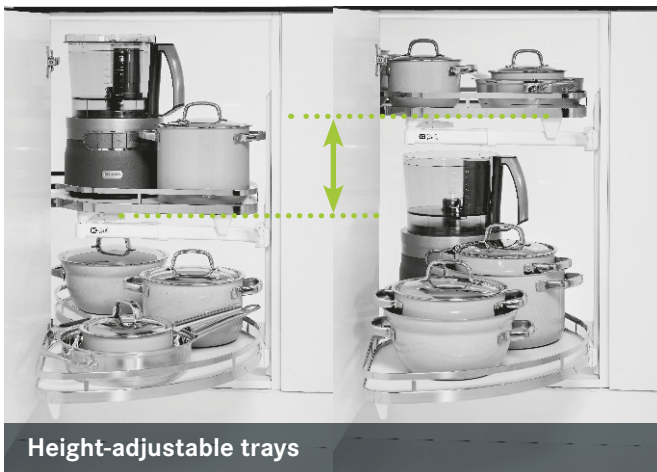

LeMans II

CONTINUING A LONG TRADITION

THE LE MANS RACETRACK AND THE LeMans INTELLIGENT CORNER UNIT SOLUTION FROM KESSEBÖHMER ARE BOTH INSTANTLY RECOGNIZABLE FOR THEIR SHAPE AND FUNCTIONALITY. ON THE RACETRACK AND IN THE KITCHEN, EFFICIENCY, INNOVATION AND EMOTION ARE IN THE FOREGROUND.

LeMans II is the second generation of a successful product – with new, improved features and innovations. Kesseböhmer’s intelligent corner unit system is once again setting standards with new engineering quality and fascinating movement sequences!

PRODUCT FEATURES

- Door opening angle of just 85° allows trays to swing completely out
- Max. payload per tray is 25 kg
- Height-adjustable trays
- ClickFixx system for fast, errorfree, toolless assembly
- Damped self-closing (option)
- 70 % more storage area than a base unit with pull-out drawers next to the blind corner!