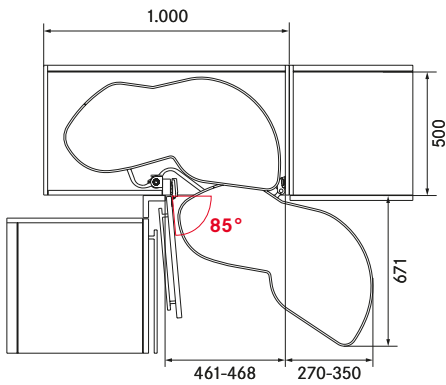

The trays move smoothly and almost effortlessly out of the unit ...

... so that users have a clear view of all the contents and optimal access.

LeMans II scores high on efficiency and benefits.

Fig.: Dimensions in mm

Example: swings out to the right  
(left cabinet - 40 cm door)

Example: swings out to the right  
(left cabinet - 45 cm door)

Example: swings out to the right  
(left cabinet - 50 cm door)

Example: swings out to the right  
(left cabinet - 60 cm door)