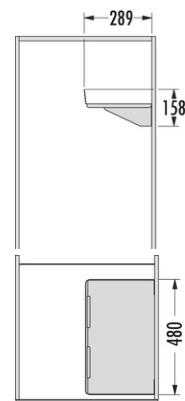

ORGANIZER MODULES

Shelf dark grey

3271811

GTIN: 400712630273 1

This universal shelf is ideal for storing buckets, other containers, and much more

DESCRIPTION

- Including sweeping set
- This universal shelf is ideal for storing buckets, other containers, and much more
- An integrated hook under the shelf creates additional hanging options, for example wipes and cloths, or the integrated sweeping set
- Easy installation with 4 screws only

SKETCHES

SPECIFICATIONS

Color metal parts	dark grey
Product dimensions (WxDxH) (mm)	289 x 480 x 158 (without sweeping set)
Packing dimensions (WxDxH) (mm)	340 x 500 x 125
Weight incl. packing (kg)	3,1