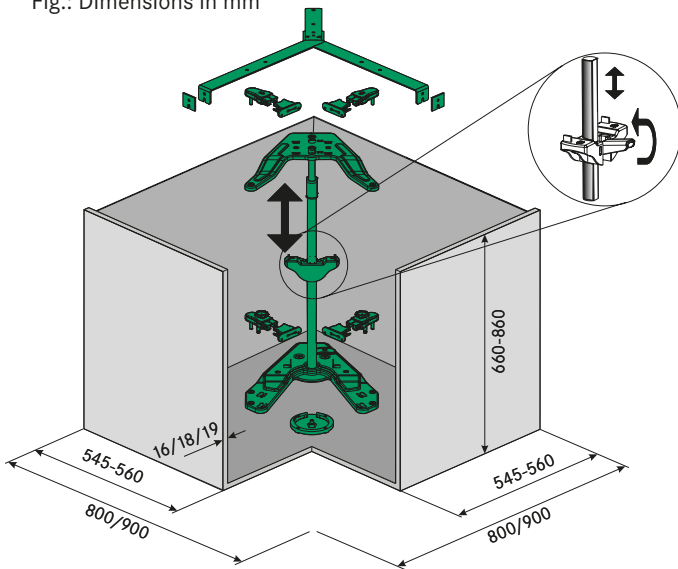

**Fast, reliable, toolless assembly.
The clip-on front connection...**

... saves time and guarantees perfect functioning.

Toolless axle
height adjustment

Variable for use in 80 and 90 cm
cabinet widths

Height of trays and baskets
can be changed as required

STANDARD WITH:

ARENAplus
Anti-slip coating

REVOfit lets users set the closing
speed quickly and toollessly

Fig.: Dimensions in mm

Hook-on tray REVO 90°

	ARENA pure	ARENA pure	ARENA pure	ARENA style	ARENA style
Railing	Anthracite	Silver	Silver	Anthracite	Chrome
Base panel colour	Anthracite	Icewhite	Grey	Anthracite	Icewhite

ARENAplus
Anti-slip coating

Cabinet width	PU					
800 mm	2 trays	260564 9846	260562 0102	260560 0102	260557 9846	260503 0005
900 mm	2 trays	260565 9846	260563 0102	260561 0102	260556 9846	260506 0005

	ARENA classic	ARENA classic	ARENA classic	ARENA classic	Metal basket	Metal basket
Railing	Chrome	Chrome	Silver	Silver	Chrome	Silver
Base panel colour	Icewhite	Grey	Icewhite	Grey		

REVO 90° set

incl. 4 front panel connectors, 1 cam disc, 1 rotating tray bearing and 1 top panel bracket

Cabinet width	Ice white	Silver	Anthracite
800 and 900 mm	260500 9966	260500 0102	260500 9846