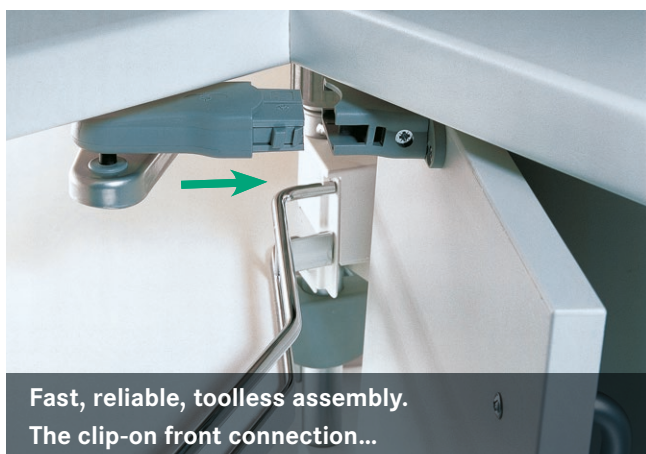

REVO 90°

THE USER-FRIENDLY CORNER SOLUTION WITH FRONTS THAT TURN WITH THE CAROUSEL

 KESSEBÖHMER

REVO 90°

INNOVATIVE ENGINEERING IN A CLASSIC FITTING

THE CONTROL MECHANISMS ENSURE A TOTALLY CONTROLLED MOVEMENT SEQUENCE - THE DOORS FOLD GENTLY AWAY, THE CAROUSEL ROTATES SMOOTHLY, THE DOORS CLOSE AUTOMATICALLY.

With rotational damping and REVOfit, it's a pleasure to watch the carousel in action. With REVOfit, the closing speed can be adjusted quickly and toollessly. Steplessly adjustable trays let users use the storage space the way they want to. Adding a third tray and/or a pan tray - even as a retrofit - lets users create even more storage area.

**Fast, reliable, toolless assembly.
The clip-on front connection...**

... saves time and guarantees perfect functioning.

Toolless axle
height adjustment

Variable for use in 80 and 90 cm
cabinet widths

Height of trays and baskets
can be changed as required