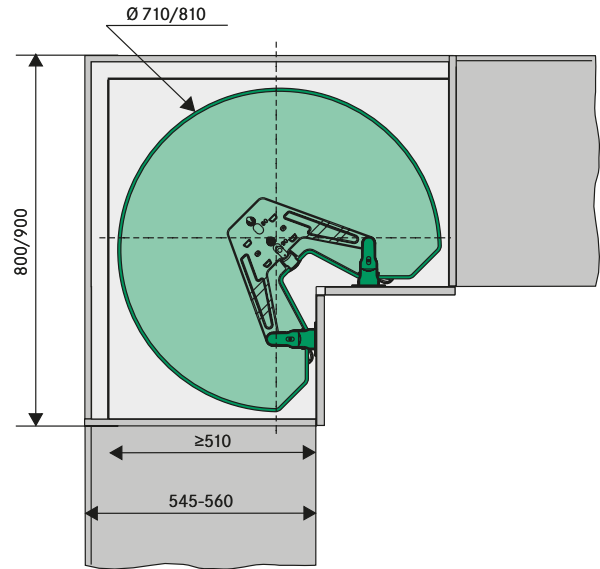

**Fast, reliable, toolless assembly.
The clip-on front connection...**

... saves time and guarantees perfect functioning.

Toolless axle
height adjustment

Variable for use in 80 and 90 cm
cabinet widths

Height of trays and baskets
can be changed as required

STANDARD WITH:

ARENAplus
Anti-slip coating

REVOfit lets users set the closing
speed quickly and toollessly

Fig.: Dimensions in mm

Hook-on tray REVO 90°

	ARENA pure	ARENA pure	ARENA pure	ARENA style	ARENA style
Railing	Anthracite	Silver	Silver	Anthracite	Chrome
Base panel colour	Anthracite	Icewhite	Grey	Anthracite	Icewhite

ARENAplus
Anti-slip coating

Cabinet width	PU					
800 mm	2 trays	260564 9846	260562 0102	260560 0102	260557 9846	260503 0005
900 mm	2 trays	260565 9846	260563 0102	260561 0102	260556 9846	260506 0005

	ARENA classic	ARENA classic	ARENA classic	ARENA classic	Metal basket	Metal basket
Railing	Chrome	Chrome	Silver	Silver	Chrome	Silver
Base panel colour	Icewhite	Grey	Icewhite	Grey		

REVO 90° set

incl. 4 front panel connectors, 1 cam disc, 1 rotating tray bearing and 1 top panel bracket

Cabinet width	Ice white	Silver	Anthracite
800 and 900 mm	260500 9966	260500 0102	260500 9846