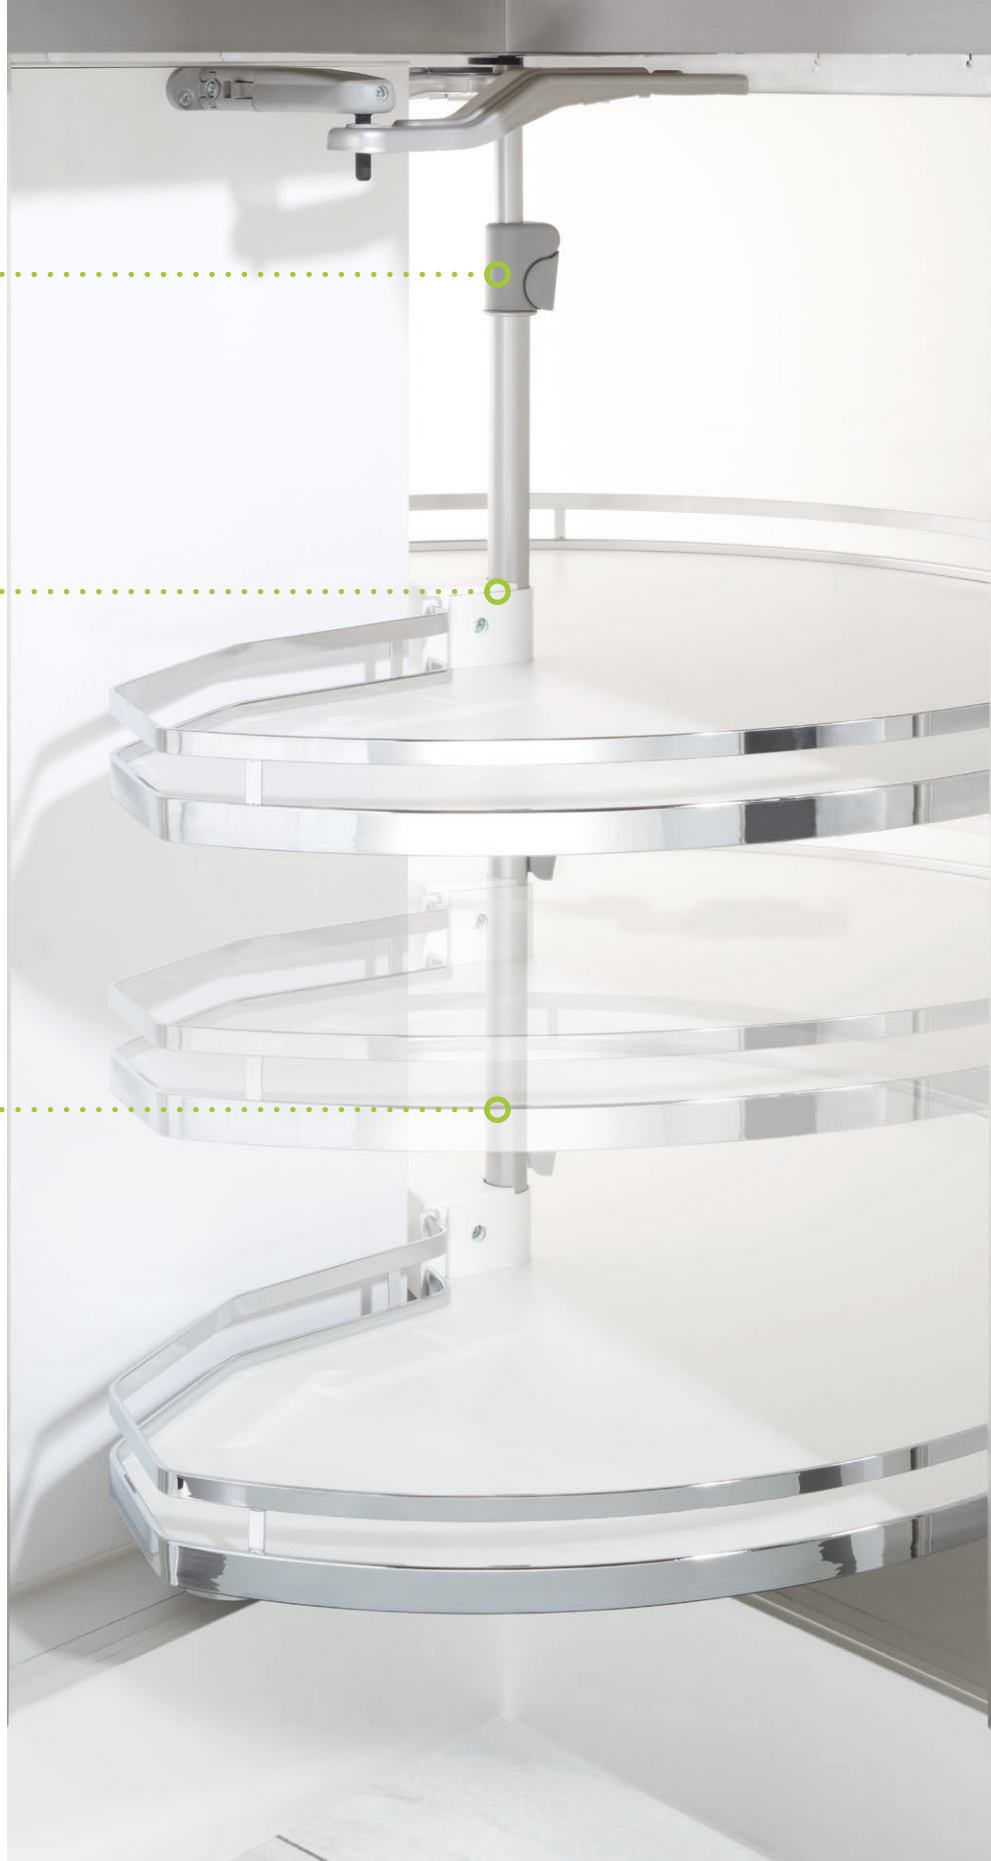

REVO 90°

THE USER-FRIENDLY CORNER SOLUTION WITH FRONTS THAT TURN WITH THE CAROUSEL

 KESSEBÖHMER

REVO 90°

INNOVATIVE ENGINEERING IN A CLASSIC FITTING

THE CONTROL MECHANISMS ENSURE A TOTALLY CONTROLLED MOVEMENT SEQUENCE - THE DOORS FOLD GENTLY AWAY, THE CAROUSEL ROTATES SMOOTHLY, THE DOORS CLOSE AUTOMATICALLY.

**Fast, reliable, toolless assembly.
The clip-on front connection...**

... saves time and guarantees perfect functioning.

Toolless axle
height adjustment

Variable for use in 80 and 90 cm
cabinet widths

Height of trays and baskets
can be changed as required

STANDARD WITH:

ARENAplus
Anti-slip coating

REVOfit lets users set the closing
speed quickly and toollessly

Fig.: Dimensions in mm

Hook-on tray REVO 90°

	ARENA pure	ARENA pure	ARENA pure	ARENA style	ARENA style
Railing	Anthracite	Silver	Silver	Anthracite	Chrome
Base panel colour	Anthracite	Icewhite	Grey	Anthracite	Icewhite

REVO 90° set

incl. 4 front panel connectors, 1 cam disc, 1 rotating tray bearing and 1 top panel bracket

Cabinet width	Ice white	Silver	Anthracite
800 and 900 mm	260500 9966	260500 0102	260500 9846