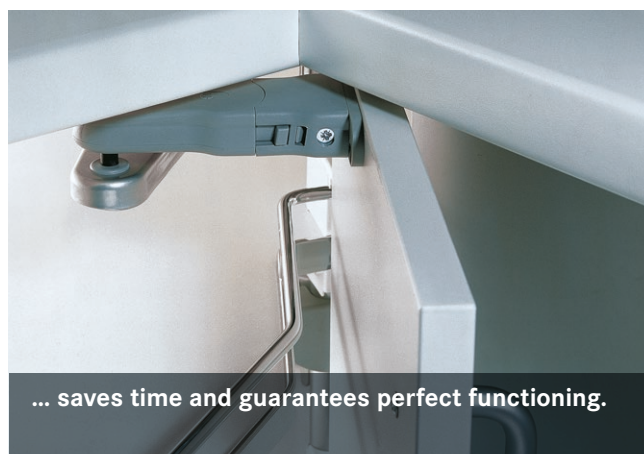

REVO 90°

THE USER-FRIENDLY CORNER SOLUTION WITH FRONTS THAT TURN WITH THE CAROUSEL

 KESSEBÖHMER

REVO 90°

INNOVATIVE ENGINEERING IN A CLASSIC FITTING

THE CONTROL MECHANISMS ENSURE A TOTALLY CONTROLLED MOVEMENT SEQUENCE - THE DOORS FOLD GENTLY AWAY, THE CAROUSEL ROTATES SMOOTHLY, THE DOORS CLOSE AUTOMATICALLY.

With rotational damping and REVOfit, it's a pleasure to watch the carousel in action. With REVOfit, the closing speed can be adjusted quickly and toollessly. Steplessly adjustable trays let users use the storage space the way they want to. Adding a third tray and/or a pan tray - even as a retrofit - lets users create even more storage area.

**Fast, reliable, toolless assembly.
The clip-on front connection...**

... saves time and guarantees perfect functioning.

Toolless axle
height adjustment

Variable for use in 80 and 90 cm
cabinet widths

Height of trays and baskets
can be changed as required