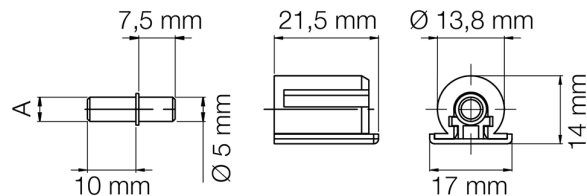

Small fittings

All small fittings for furniture assembling: shelf supports, connections, metal plates, sleeves, studs, screws, silent feet.

Article number

0951

Anti-tilt security system.

Finish
 white
 brown
 black
 light grey
 lead grey
 nickeled (plate only)

Package
 250 pcs

Measures
 Ø mm. 3
 Ø mm. 5

A	Ø 3	Ø 5
---	-----	-----