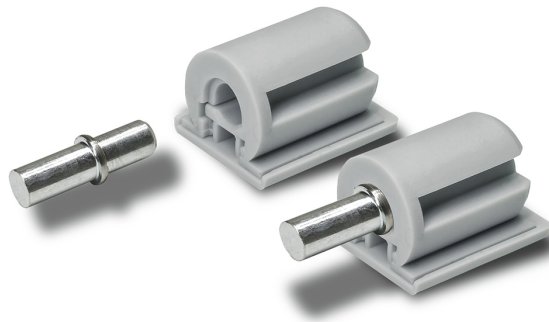

Small fittings

All small fittings for furniture assembling: shelf supports, connections, metal plates, sleeves, studs, screws, silent feet.

Article number

0951

Anti-tilt security system.

Finish
 white
 brown
 black
 light grey
 lead grey
 nickeled (plate only)

Package
 250 pcs

Measures
 Ø mm. 3
 Ø mm. 5

A	Ø 3	Ø 5
---	-----	-----