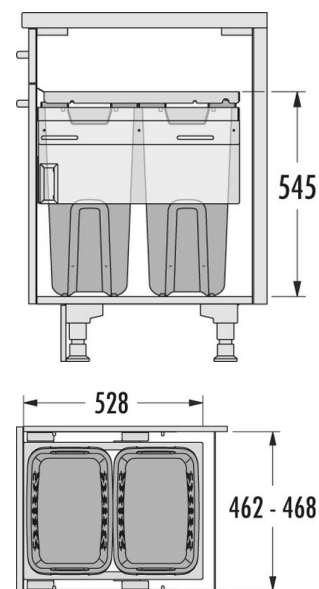

Hailo Laundry Carrier 500

3270511

GTIN: 4007126368423

For 50 cm wide base-cabinets

SLIDE

2 BUCKET

66 L

TOTAL

Suitable for cabinet width (cm)

50

Specifications

Type of installation	Slide	✓
Cabinet-width min. (cm)		50
Cabinet-width max. (cm)		50
Suitable for cabinet width (cm)		50
Sidewall mounted		✓
Slides	covered, dampened slides with self-closing device with fully synchronized over-travel	
Side-wall thickness (mm)	16 - 19 mm (self-adjusting)	
Product dimensions (WxDxH) (mm)	462-468 x 528 x 545	
Packing dimensions (WxDxH) (mm)	490 x 320 x 620	
System-depth (mm)	528	
Number of bins	2	
Capacity (l)	2 x 33	
Total volume (l)	66	
Color metal parts	white	
Color plastic parts	white/blue	

Weight incl. packing (kg)

13,3
