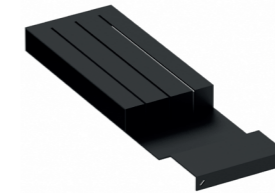

KNIVES RACK
PORTA COLTELLI