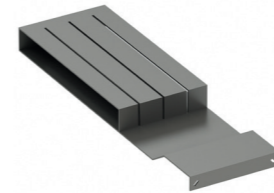

KNIVES RACK
PORTA COLTELLI