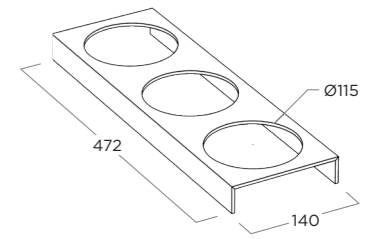

**JARS HOLDER**  
PORTA BARATTOLI

ITEM	FINISHING
BN521.001.006	Silver Lead Piombo

**JARS HOLDER**  
PORTA BARATTOLI

ITEM	FINISHING
BN521.001.007	Black Nero

**TECHNICAL DETAILS**  
DISEGNO TECNICO

**UNIVERSAL TRAY**  
VASCHETTA UNIVERSALE