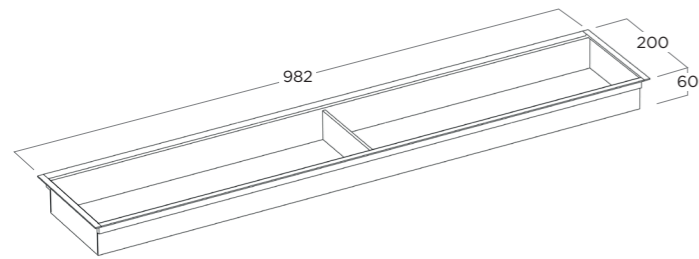

ITEM	FINISHING	MODULE (mm)	MEASURE (mm)
BN526.001.020	Brown Metal Grey <i>Brown Metal Grey</i>	1200	982 x 200
BN526.001.007	Silver Lead <i>Piombo</i>	1200	982 x 200
BN526.001.025	Black <i>Nero</i>	1200	982 x 200