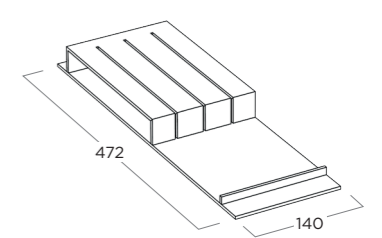

**KNIVES RACK**  
*PORTA COLTELLI*

ITEM	FINISHING
BN521.003.005	Silver Lead Piombo

**KNIVES RACK**  
*PORTA COLTELLI*

ITEM	FINISHING
BN521.003.006	Black Nero

**TECHNICAL DETAILS**  
*DISEGNO TECNICO*

**DIVIDER**  
*PORTA OGGETTI*