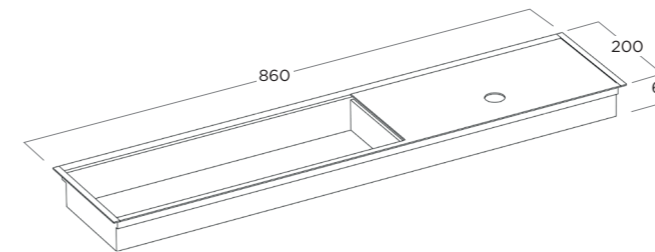

MILLING ON KITCHEN TOP | FRESATA NEL TOP: 843 x 182 mm

HOW TO EQUIP THE OPEN MODULE | COME ACCESSORIARE IL MODULO APERTO
1 OPEN MODULE | 1 MODULO APERTO

Solution 1 **(A)** + **(B)**

Solution 2 **(C)**