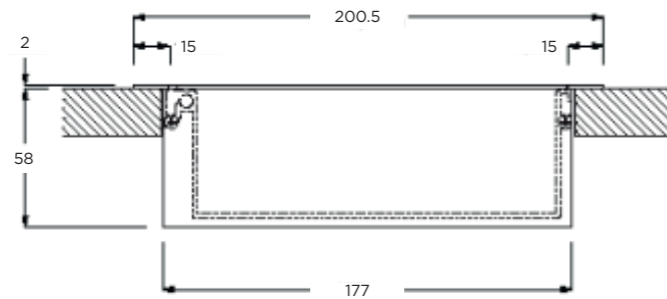

LOW DEPTH BACK SECTION
CANALE A INCASSO

The Low-Depth back section can be equipped with our BelNet 472 universal tray and all the accessories. An extra Electricity Tray supplied with two Schuko outlets is also available exclusively for this Back Section.

Il canale attrezzato ad incasso può essere equipaggiato con tutti gli accessori della linea BelNet 472, con l'aggiunta del vassoio elettrificato che con le sue due prese Schuko porta la corrente elettrica direttamente sul top della cucina.