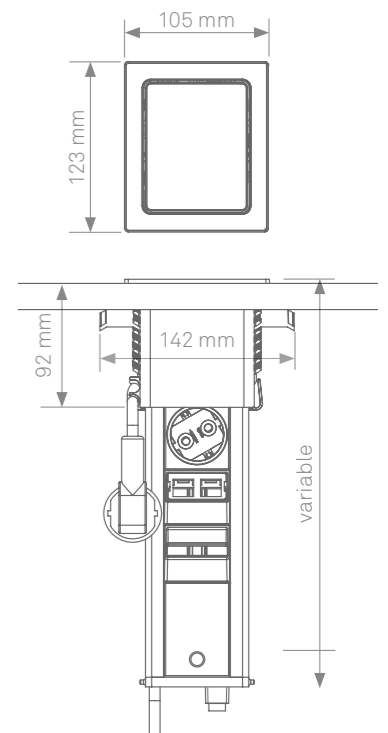

EVoline[®] Port Push

EVoline® Port Push

Push to open.

With the push-to-open function, all important connections are instantly available on the desktop at the touch of a finger. In the connected state, the EVoline Port Push disappears into the desk-top with a gentle push. The patented cover function allows the cables to pass through.

Fast and simple mounting.
For panel thicknesses from 10 - 50 mm.

EVOLine®

Schulte Elektrotechnik GmbH & Co. KG

Jüngerstraße 21
D-58515 Lüdenscheid

phone +49 23 51 / 94 81-0
fax +49 23 51 / 4 26 58

mail info@schulte.com
internet www.evoline.com