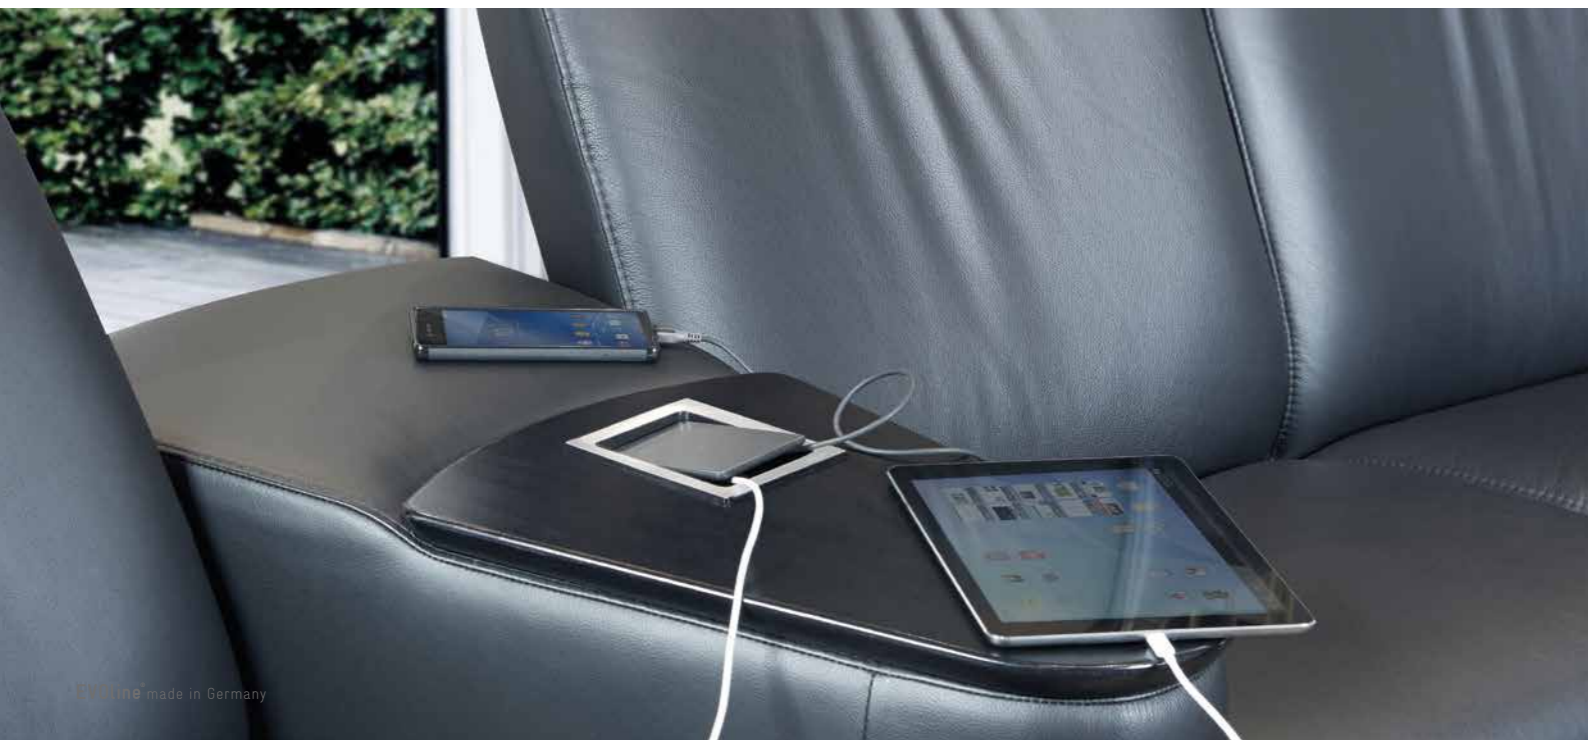

EVoline[®] Port Push

EVoline® Port Push

Push to open.

With the push-to-open function, all important connections are instantly available on the desktop at the touch of a finger. In the connected state, the EVoline Port Push disappears into the desk-top with a gentle push. The patented cover function allows the cables to pass through.

Patented cover function.
Fully retractable even when connected.

K
Freely configurable according to your wishes.

Always exchangeable.
Interchangeable modules for data and multimedia.

Surfaces match the ambience.