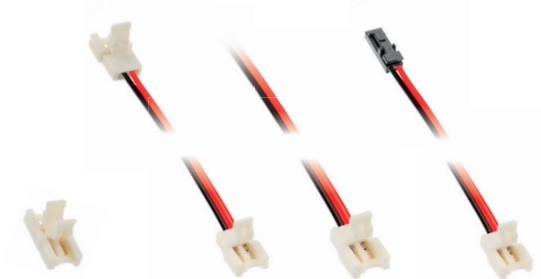

NEW

Złączka XC11 do taśm LED SLIM
 Connector XC11 for LED strips SLIM
 Соединитель XC11 для лент LED SLIM

LD-ZTLS8MM-02N

LD-ZTKS8MM-02N

LD-ZTLS82M-2N

LD-ZTLS8MMAMP-02N

LD-ZTLS8MM-02N	8 mm	tworzywo plastic пластик
LD-ZTKS8MM-02N		
LD-ZTLS82M-2N		
LD-ZTLS8MMAMP-02N		