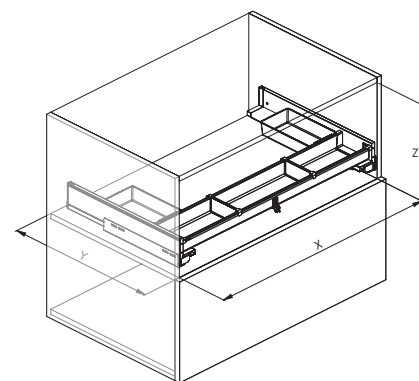

INFO

>□<	X	Y	Z
600	560-568	505	80
800	760-768	505	80
900	860-868	505	80
1000	960-968	505	80
1200	1160-1168	505	80

FINITURE - FINISHES

Orione - Orion