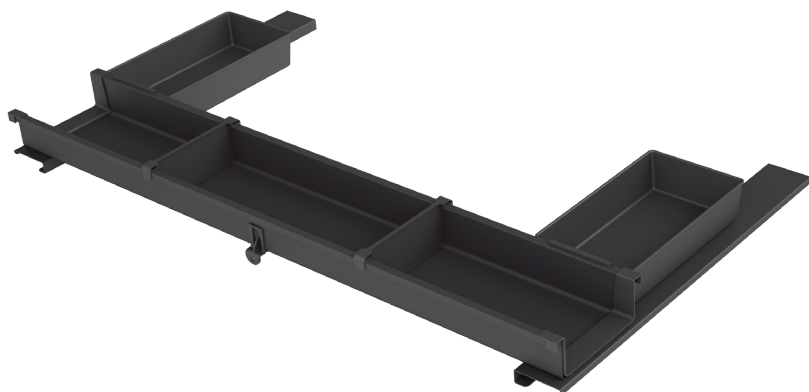

Kit sottolavello superiore completo di vaschette ad aggancio e divisori.  
Adatto per cassette:  
-Blum, Tandembox-Legrabox  
-Grass, Nova Pro Scala  
(sponde e guide non comprese).

Undersink upper unit composed by metal insert, buckets fittings and dividers. Available for:  
-Blum, Tandembox-Legrabox  
-Grass, Nova Pro Scala  
(slides and drawers not included).

# 720A

QUADRIFOGLIO LINE