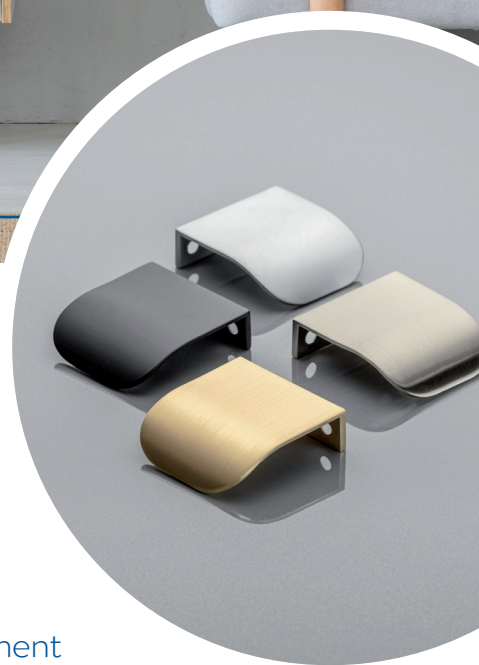

FIORD KNOB

MODERN DESIGN FOR MINIMALIST INTERIORS

- Precisely rounded edges guarantee safe use
- The visible part of the handle is a practical decorative element
- The edge handle is mounted to the inner side of the furniture, thanks to which the entire front is exposed
- Four versions of colour: aluminium, brushed steel, black matt and brushed gold.

	aluminium	brushed steel	gold brushed	black matt	
knob	UZ-FIORD-32-05	UZ-FIORD-32-06	UZ-FIORD-32-18	UZ-FIORD-32-20M	ZnAl