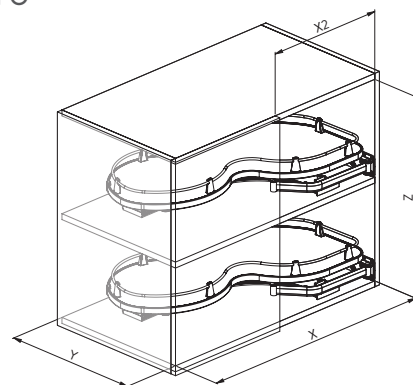

373i

INFINITY LINE

Ripiani estraibili, reversibili per angolo base, due unità fondo in nobilitato con ringhieretta cromata.

Reversible pull-out shelves for corner cabinet, two melaminated bottom shelves with chromed wire rail.

INFO

> <	X	X2	Y	KG
800	760	400	470	25
900	860	450	470	25
900	860	500	470	25
1000	910	600	470	25

OPTIONAL

371K

Kit supporto in metallo sx o dx.
Metal support kit left or right.

371 SOFT

Kit soft.
Kit soft.

FINITURE - FINISHES