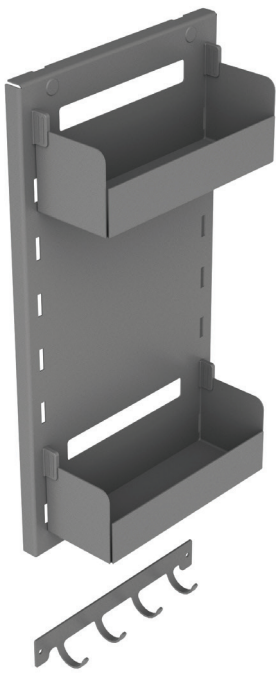

Kit ripostiglio per anta
"A-Posto", min 400mm
composto
da struttura a due ripiani
e ganci multiuso,
in lamiera verniciata.

"A-Posto" storage closet kit for door
of 400mm minimum composed
of a structure with two shelves
and multipurpose hooks in painted
metal sheet.