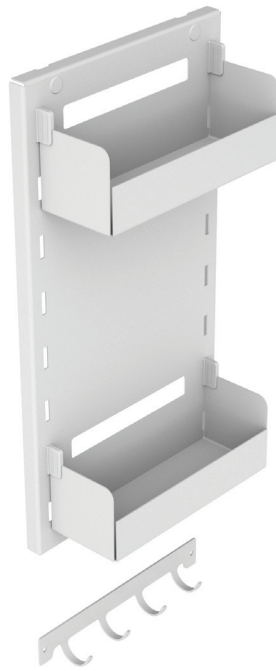

Kit ripostiglio per anta
"A-Posto", min 400mm
composto
da struttura a due ripiani
e ganci multiuso,
in lamiera verniciata.

"A-Posto" storage closet kit for door
of 400mm minimum composed
of a structure with two shelves
and multipurpose hooks in painted
metal sheet.