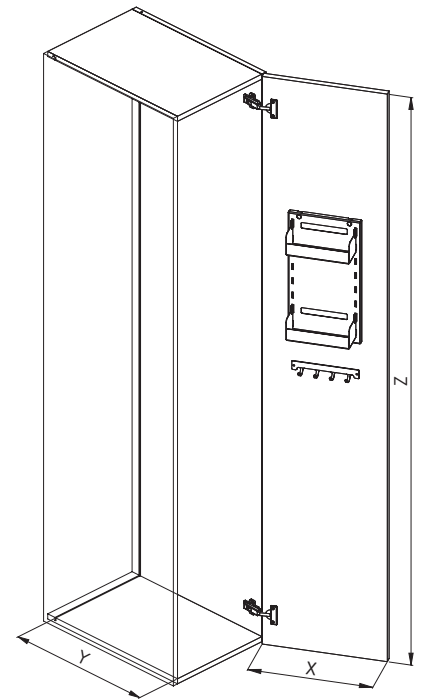

INFO

X	Y	Z
≥400	Min 100	Min 500

FINITURE - FINISHES

Bianco - White

Orione - Orion