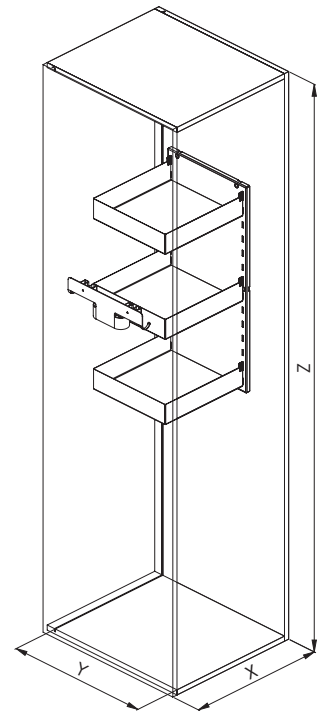

INFO

X	Y	Z
≥500	Min 490	Min 1000

FINITURE - FINISHES

Bianco - White

Orione - Orion