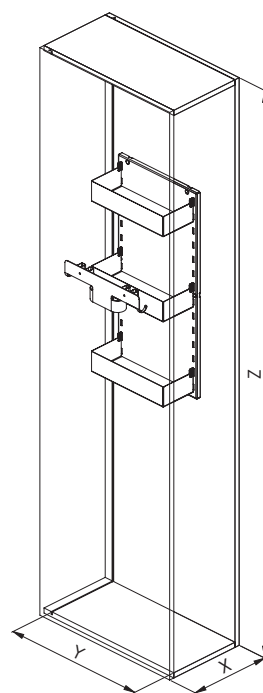

INFO

X	Y	Z
≥300	Min 490	Min 1000

FINITURE - FINISHES

Bianco - White

Orione - Orion