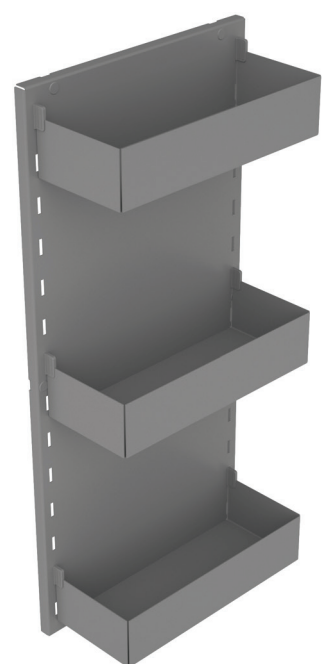

610S

ZONE

Kit ripostiglio interno "A-Posto", per mobili min 300mm composto da struttura a tre ripiani e accessorio portascopio/portatubo, in lamiera verniciata.

"A-Posto" storage closet kit for cabinet of 300mm minimum composed of a structure with three shelves and a broom/tube holder accessory in painted metal sheet.