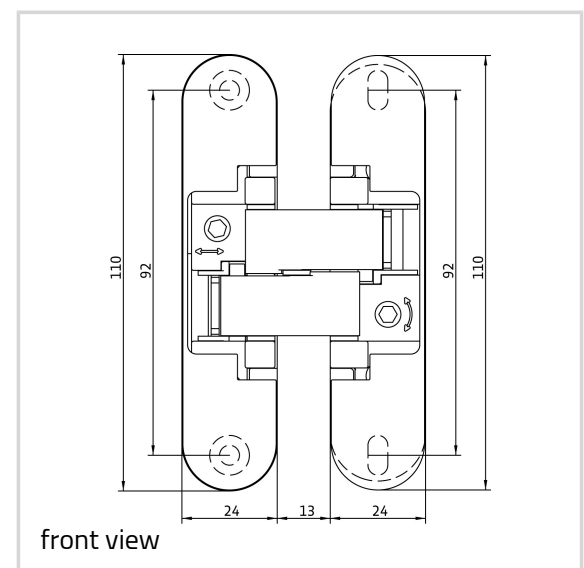

Technical data

Property	Value
Load capacity	60,0 kg
Overall length	110,0 mm
Width (door part)	24,0 mm
Width (frame part)	24,0 mm
Cutter diameter	16,0 mm
Collar ring diameter	27,0 mm
Opening Angle	180°

Notes

The load capacity mentioned above refers to the use of 2 hinges

Quality marks

Certification IFT

Certification UL

Certification CE

ANSELMi - AN 160 3D

per door leaf (900 x 2100 mm).

Suggested screws:

Frame side: Countersunk head screws DIN 7505 A, Diameter 4,5 mm

Door side: Pan head screws DIN 7505 B, Diameter 4,5 mm

Alternatively, the routing can be carried out with a cutter diameter of 14,0 mm and a collar ring diameter of 25,0 mm.