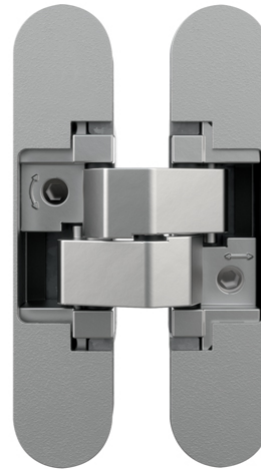

ANSELMi - AN 160 3D**AN 160 3D**

for unrebated residential doors up to 60 kg

**Product features**

- completely concealed hinge system
- for timber and aluminium frames
- for unrebated residential doors
- 3D adjustment (side +/- 1,5 mm, height +/- 2,5 mm, compression +/- 1,0 mm)
- material zamak

Technical data

Property	Value
Load capacity	60,0 kg
Overall length	110,0 mm
Width (door part)	24,0 mm
Width (frame part)	24,0 mm
Cutter diameter	16,0 mm
Collar ring diameter	27,0 mm
Opening Angle	180°

Notes

The load capacity mentioned above refers to the use of 2 hinges

Quality marks

Certification IFT

Certification UL

Certification CE

ANSELMi - AN 160 3D

per door leaf (900 x 2100 mm).

Suggested screws:

Frame side: Countersunk head screws DIN 7505 A, Diameter 4,5 mm

Door side: Pan head screws DIN 7505 B, Diameter 4,5 mm

Alternatively, the routing can be carried out with a cutter diameter of 14,0 mm and a collar ring diameter of 25,0 mm.