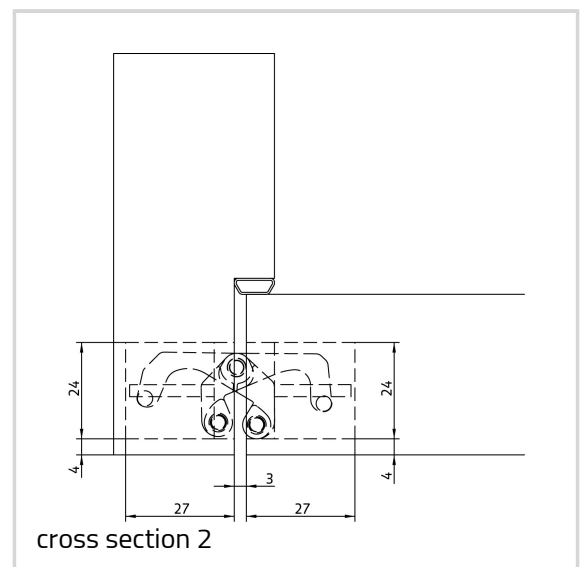

ANSELMi - AN 160 3D

per door leaf (900 x 2100 mm).

Suggested screws:

Frame side: Countersunk head screws DIN 7505 A, Diameter 4,5 mm

Door side: Pan head screws DIN 7505 B, Diameter 4,5 mm

Alternatively, the routing can be carried out with a cutter diameter of 14,0 mm and a collar ring diameter of 25,0 mm.

Combinations

AN 107 3D C40
AN 107 3D C60
AN 108 3D SC45
AN 140 3D FZ

Item versions

Finish	Rustic Umber (AN 012)
OF-No.	AN 012
VPE	pack of 2
DIN	DIN right and left hand
EAN	8054608707733
Finish	Satin Chrome (AN 014)
OF-No.	AN 014
VPE	pack of 2
DIN	DIN right and left hand
EAN	8054608701793
Finish	Light Bronze (AN 016)
OF-No.	AN 016
VPE	pack of 2
DIN	DIN right and left hand
EAN	8054608707764
Finish	Black (AN 018)
OF-No.	AN 018
VPE	pack of 2
DIN	DIN right and left hand
EAN	8054608701403
Finish	Antique Bronze (AN 035)