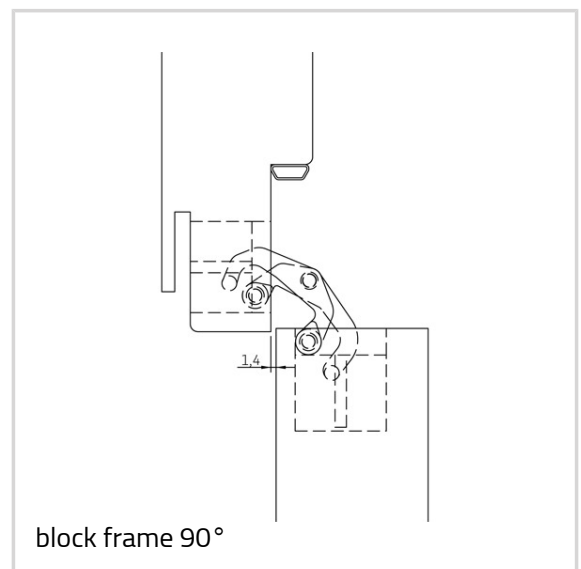

AN 170 3D

for unrebated residential doors with 21 mm reduced hinge frame part up to 60 kg

Product features

- reduced hinge frame part 21 mm
- completely concealed hinge system
- for timber and aluminium frames
- for unrebated residential doors
- 3D adjustment (side +/- 1,5 mm, height +/- 2,5 mm, compression +/- 1,0 mm)
- material zamak

Technical data

Property	Value
Load capacity	60,0 kg
Overall length	110,0 mm
Width (door part)	24,0 mm
Width (frame part)	24,0 mm
Cutter diameter	16,0 mm
Collar ring diameter	27,0 mm
Opening Angle	180°

Notes

ANSELMI - AN 170 3D

The load capacity mentioned above refers to the use of 2 hinges per door leaf (900 x 2100 mm).

Suggested screws:

Frame side: Countersunk head screws DIN 7505 A, Diameter 4,5 mm

Door side: Pan head screws DIN 7505 B, Diameter 4,5 mm

Alternatively, the routing can be carried out with a cutter diameter of 14,0 mm and a collar ring diameter of 25,0 mm.

Combinations

AN 140 3D FZ

Item versions

Finish	Rustic Umber (AN 012)
OF-No.	AN 012
VPE	pack of 2
DIN	DIN right and left hand
EAN	8054608707368
Finish	Satin Chrome (AN 014)
OF-No.	AN 014
VPE	pack of 2
DIN	DIN right and left hand
EAN	8054608705098
Finish	Light Bronze (AN 016)
OF-No.	AN 016
VPE	pack of 2
DIN	DIN right and left hand
EAN	8054608707399
Finish	Black (AN 018)
OF-No.	AN 018
VPE	pack of 2
DIN	DIN right and left hand
EAN	8054608705111
Finish	Antique Bronze (AN 035)
OF-No.	AN 035
VPE	pack of 2