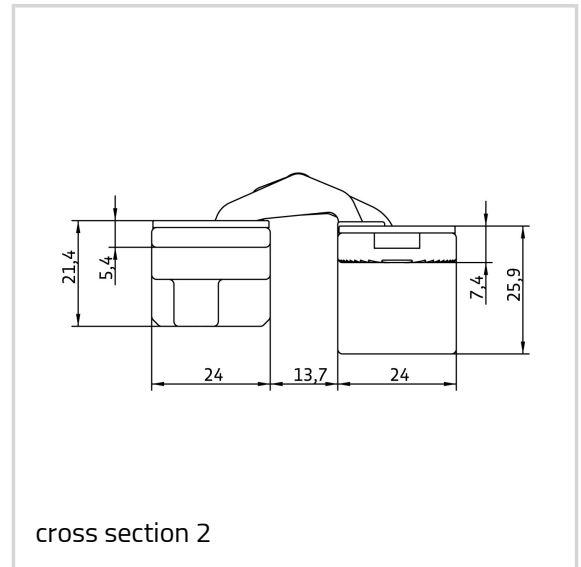

Technical data

Property	Value
Load capacity	60,0 kg
Overall length	110,0 mm
Width (door part)	24,0 mm
Width (frame part)	24,0 mm
Cutter diameter	16,0 mm
Collar ring diameter	27,0 mm
Opening Angle	180°

Notes

ANSELMI - AN 170 3D

The load capacity mentioned above refers to the use of 2 hinges per door leaf (900 x 2100 mm).

Suggested screws:

Frame side: Countersunk head screws DIN 7505 A, Diameter 4,5 mm

Door side: Pan head screws DIN 7505 B, Diameter 4,5 mm

Alternatively, the routing can be carried out with a cutter diameter of 14,0 mm and a collar ring diameter of 25,0 mm.

Combinations

AN 140 3D FZ

Item versions

Finish	Rustic Umber (AN 012)
OF-No.	AN 012
VPE	pack of 2
DIN	DIN right and left hand
EAN	8054608707368
Finish	Satin Chrome (AN 014)
OF-No.	AN 014
VPE	pack of 2
DIN	DIN right and left hand
EAN	8054608705098
Finish	Light Bronze (AN 016)
OF-No.	AN 016
VPE	pack of 2
DIN	DIN right and left hand
EAN	8054608707399
Finish	Black (AN 018)
OF-No.	AN 018
VPE	pack of 2
DIN	DIN right and left hand
EAN	8054608705111
Finish	Antique Bronze (AN 035)
OF-No.	AN 035
VPE	pack of 2