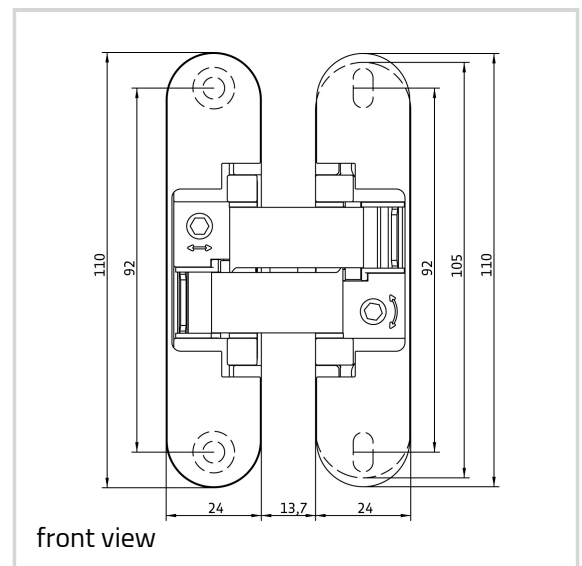

AN 170 3D

for unrebated residential doors with 21 mm reduced hinge frame part up to 60 kg

Product features

- reduced hinge frame part 21 mm
- completely concealed hinge system
- for timber and aluminium frames
- for unrebated residential doors
- 3D adjustment (side +/- 1,5 mm, height +/- 2,5 mm, compression +/- 1,0 mm)
- material zamak

Technical data

Property	Value
Load capacity	60,0 kg
Overall length	110,0 mm
Width (door part)	24,0 mm
Width (frame part)	24,0 mm
Cutter diameter	16,0 mm
Collar ring diameter	27,0 mm
Opening Angle	180°

Notes

ANSELMI - AN 170 3D

The load capacity mentioned above refers to the use of 2 hinges per door leaf (900 x 2100 mm).

Suggested screws:

Frame side: Countersunk head screws DIN 7505 A, Diameter 4,5 mm

Door side: Pan head screws DIN 7505 B, Diameter 4,5 mm

Alternatively, the routing can be carried out with a cutter diameter of 14,0 mm and a collar ring diameter of 25,0 mm.

Combinations

AN 140 3D FZ

Item versions

Finish	Rustic Umber (AN 012)
OF-No.	AN 012
VPE	pack of 2
DIN	DIN right and left hand
EAN	8054608707368
Finish	Satin Chrome (AN 014)
OF-No.	AN 014
VPE	pack of 2
DIN	DIN right and left hand
EAN	8054608705098
Finish	Light Bronze (AN 016)
OF-No.	AN 016
VPE	pack of 2
DIN	DIN right and left hand
EAN	8054608707399
Finish	Black (AN 018)
OF-No.	AN 018
VPE	pack of 2
DIN	DIN right and left hand
EAN	8054608705111
Finish	Antique Bronze (AN 035)
OF-No.	AN 035
VPE	pack of 2