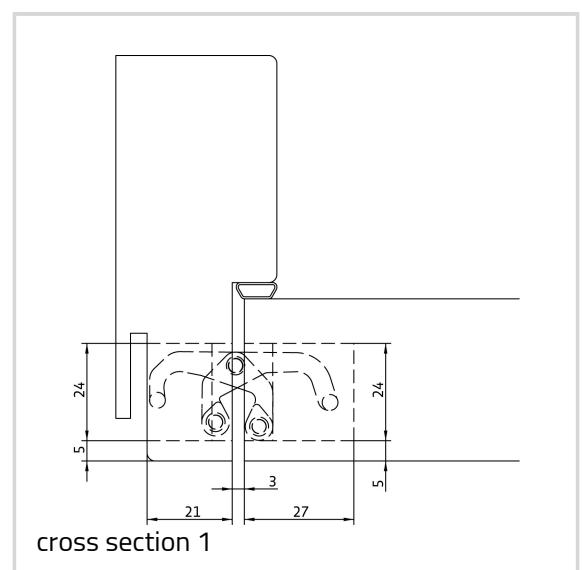

AN 170 3D

for unrebated residential doors with 21 mm reduced hinge frame part up to 60 kg

Product features

- reduced hinge frame part 21 mm
- completely concealed hinge system
- for timber and aluminium frames
- for unrebated residential doors
- 3D adjustment (side +/- 1,5 mm, height +/- 2,5 mm, compression +/- 1,0 mm)
- material zamak

Technical data

Property	Value
Load capacity	60,0 kg
Overall length	110,0 mm
Width (door part)	24,0 mm
Width (frame part)	24,0 mm
Cutter diameter	16,0 mm
Collar ring diameter	27,0 mm
Opening Angle	180°

Notes

ANSELMI - AN 170 3D

The load capacity mentioned above refers to the use of 2 hinges per door leaf (900 x 2100 mm).

Suggested screws:

Frame side: Countersunk head screws DIN 7505 A, Diameter 4,5 mm

Door side: Pan head screws DIN 7505 B, Diameter 4,5 mm

Alternatively, the routing can be carried out with a cutter diameter of 14,0 mm and a collar ring diameter of 25,0 mm.

Combinations

AN 140 3D FZ

Item versions

Finish	Rustic Umber (AN 012)
OF-No.	AN 012
VPE	pack of 2
DIN	DIN right and left hand
EAN	8054608707368
Finish	Satin Chrome (AN 014)
OF-No.	AN 014
VPE	pack of 2
DIN	DIN right and left hand
EAN	8054608705098
Finish	Light Bronze (AN 016)
OF-No.	AN 016
VPE	pack of 2
DIN	DIN right and left hand
EAN	8054608707399
Finish	Black (AN 018)
OF-No.	AN 018
VPE	pack of 2
DIN	DIN right and left hand
EAN	8054608705111
Finish	Antique Bronze (AN 035)
OF-No.	AN 035
VPE	pack of 2