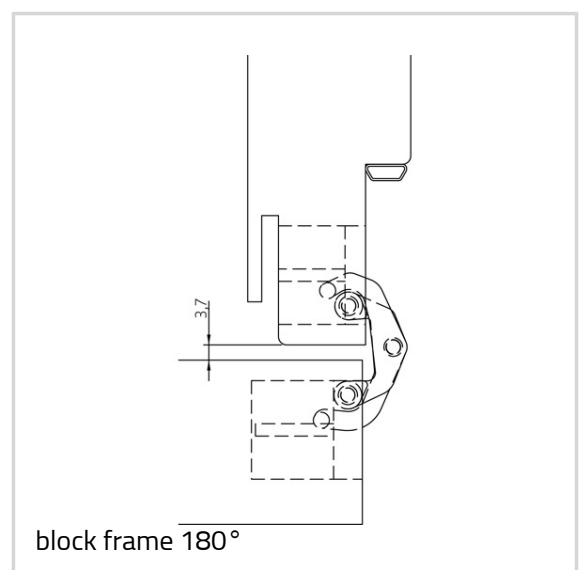

Technical data

Property	Value
Load capacity	60,0 kg
Overall length	110,0 mm
Width (door part)	24,0 mm
Width (frame part)	24,0 mm
Cutter diameter	16,0 mm
Collar ring diameter	27,0 mm
Opening Angle	180°

Notes

ANSELMI - AN 170 3D

The load capacity mentioned above refers to the use of 2 hinges per door leaf (900 x 2100 mm).

Suggested screws:

Frame side: Countersunk head screws DIN 7505 A, Diameter 4,5 mm

Door side: Pan head screws DIN 7505 B, Diameter 4,5 mm

Alternatively, the routing can be carried out with a cutter diameter of 14,0 mm and a collar ring diameter of 25,0 mm.

Combinations

AN 140 3D FZ

Item versions

Finish	Rustic Umber (AN 012)
OF-No.	AN 012
VPE	pack of 2
DIN	DIN right and left hand
EAN	8054608707368
Finish	Satin Chrome (AN 014)
OF-No.	AN 014
VPE	pack of 2
DIN	DIN right and left hand
EAN	8054608705098
Finish	Light Bronze (AN 016)
OF-No.	AN 016
VPE	pack of 2
DIN	DIN right and left hand
EAN	8054608707399
Finish	Black (AN 018)
OF-No.	AN 018
VPE	pack of 2
DIN	DIN right and left hand
EAN	8054608705111
Finish	Antique Bronze (AN 035)
OF-No.	AN 035
VPE	pack of 2