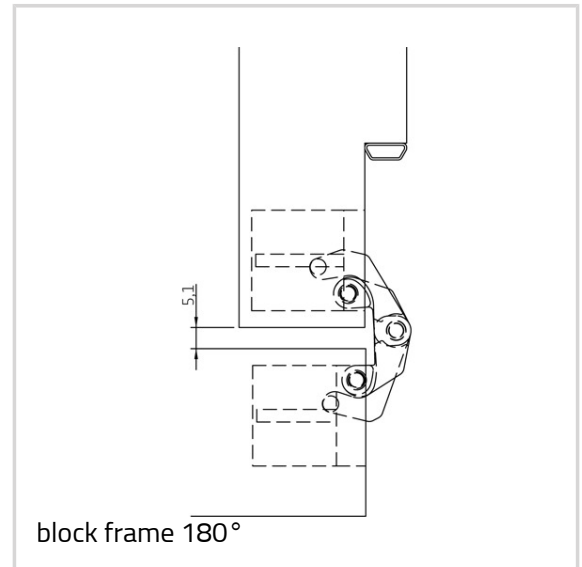

Technical data

Property	Value
Load capacity	80,0 kg
Overall length	110,0 mm
Width (door part)	24,0 mm
Width (frame part)	24,0 mm
Cutter diameter	16,0 mm
Collar ring diameter	27,0 mm
Opening Angle	180°

Notes

The load capacity mentioned above refers to the use of 2 hinges

Quality marks

Certification IFT

Certification UL

Certification CE

ANSELMi - AN 180 3D

per door leaf (900 x 2100 mm).

Suggested screws:

Frame side: Countersunk head screws DIN 7505 A, Diameter 4,5 mm

Door side: Pan head screws DIN 7505 B, Diameter 4,5 mm

Alternatively, the routing can be carried out with a cutter diameter of 14,0 mm and a collar ring diameter of 25,0 mm.

ANSELMI - AN 180 3D

DIN	DIN right and left hand
EAN	8054608702219
Finish	Aluminium Chrome (AN 036)
OF-No.	AN 036
VPE	pack of 2
DIN	DIN right and left hand
EAN	8054608702226
Finish	Polished Brass (AN 037)
OF-No.	AN 037
VPE	pack of 2
DIN	DIN right and left hand
EAN	8054608702233
Finish	Polished Chrome (AN 039)
OF-No.	AN 039
VPE	pack of 2
DIN	DIN right and left hand
EAN	8054608702325
Finish	Satin Nickel (AN 044)
OF-No.	AN 044
VPE	pack of 2
DIN	DIN right and left hand
EAN	8054608702196
Finish	RAL 9016 Traffic White (AN 049)
OF-No.	AN 049
VPE	pack of 2
DIN	DIN right and left hand
EAN	8054608702202
Finish	Anthracite (AN 050)
OF-No.	AN 050
VPE	pack of 2
DIN	DIN right and left hand
EAN	8054608709027
Finish	Medium Bronze (AN 051)
OF-No.	AN 051
VPE	pack of 2
DIN	DIN right and left hand