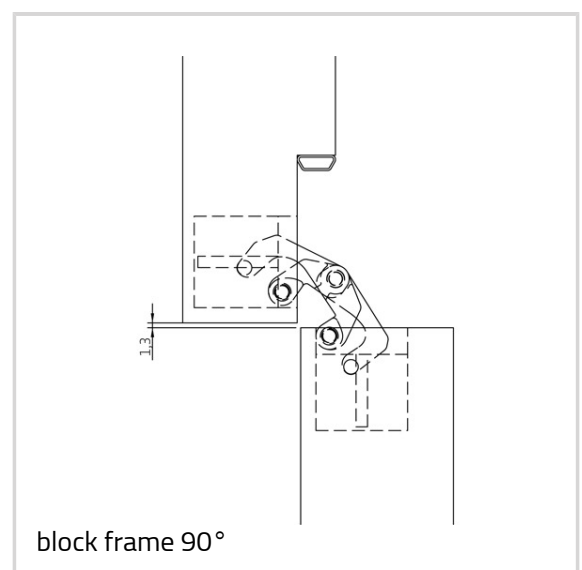

ANSELMi - AN 180 3D

per door leaf (900 x 2100 mm).

Suggested screws:

Frame side: Countersunk head screws DIN 7505 A, Diameter 4,5 mm

Door side: Pan head screws DIN 7505 B, Diameter 4,5 mm

Alternatively, the routing can be carried out with a cutter diameter of 14,0 mm and a collar ring diameter of 25,0 mm.

Combinations

AN 107 3D C60
AN 140 3D FZ

Item versions

Finish	Rustic Umber (AN 012)
OF-No.	AN 012
VPE	pack of 2
DIN	DIN right and left hand
EAN	8054608708037
Finish	Satin Chrome (AN 014)
OF-No.	AN 014
VPE	pack of 2
DIN	DIN right and left hand
EAN	8054608702318
Finish	Light Bronze (AN 016)
OF-No.	AN 016
VPE	pack of 2
DIN	DIN right and left hand
EAN	8054608708068
Finish	Black (AN 018)
OF-No.	AN 018
VPE	pack of 2
DIN	DIN right and left hand
EAN	8054608702189
Finish	Antique Bronze (AN 035)
OF-No.	AN 035
VPE	pack of 2