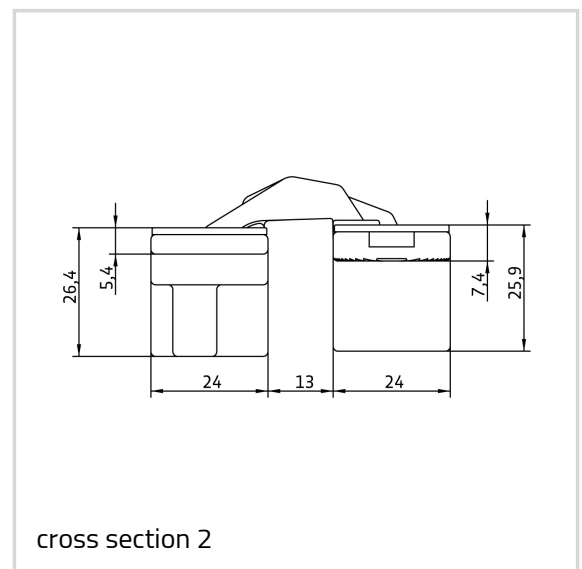

ANSELMi - AN 180 3D

per door leaf (900 x 2100 mm).

Suggested screws:

Frame side: Countersunk head screws DIN 7505 A, Diameter 4,5 mm

Door side: Pan head screws DIN 7505 B, Diameter 4,5 mm

Alternatively, the routing can be carried out with a cutter diameter of 14,0 mm and a collar ring diameter of 25,0 mm.

Combinations

AN 107 3D C60
AN 140 3D FZ

Item versions

Finish	Rustic Umber (AN 012)
OF-No.	AN 012
VPE	pack of 2
DIN	DIN right and left hand
EAN	8054608708037
Finish	Satin Chrome (AN 014)
OF-No.	AN 014
VPE	pack of 2
DIN	DIN right and left hand
EAN	8054608702318
Finish	Light Bronze (AN 016)
OF-No.	AN 016
VPE	pack of 2
DIN	DIN right and left hand
EAN	8054608708068
Finish	Black (AN 018)
OF-No.	AN 018
VPE	pack of 2
DIN	DIN right and left hand
EAN	8054608702189
Finish	Antique Bronze (AN 035)
OF-No.	AN 035
VPE	pack of 2