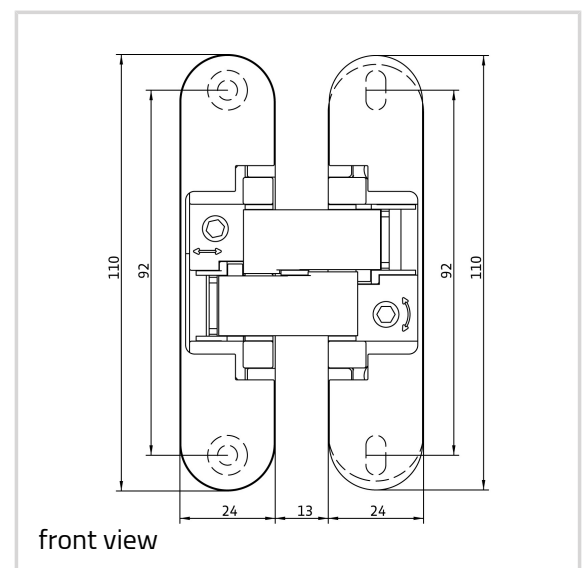

Technical data

Property	Value
Load capacity	80,0 kg
Overall length	110,0 mm
Width (door part)	24,0 mm
Width (frame part)	24,0 mm
Cutter diameter	16,0 mm
Collar ring diameter	27,0 mm
Opening Angle	180°

Notes

The load capacity mentioned above refers to the use of 2 hinges

Quality marks

Certification IFT

Certification UL

Certification CE

ANSELMi - AN 180 3D

per door leaf (900 x 2100 mm).

Suggested screws:

Frame side: Countersunk head screws DIN 7505 A, Diameter 4,5 mm

Door side: Pan head screws DIN 7505 B, Diameter 4,5 mm

Alternatively, the routing can be carried out with a cutter diameter of 14,0 mm and a collar ring diameter of 25,0 mm.