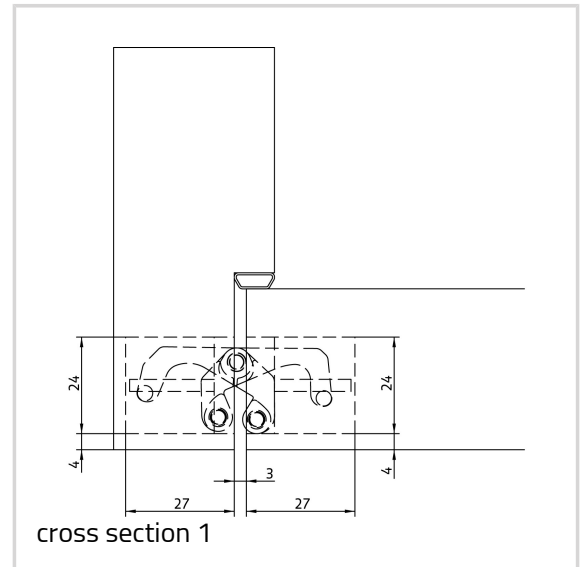

Technical data

Property	Value
Load capacity	80,0 kg
Overall length	110,0 mm
Width (door part)	24,0 mm
Width (frame part)	24,0 mm
Cutter diameter	16,0 mm
Collar ring diameter	27,0 mm
Opening Angle	180°

Notes

The load capacity mentioned above refers to the use of 2 hinges

Quality marks

Certification IFT

Certification UL

Certification CE

ANSELMi - AN 180 3D

per door leaf (900 x 2100 mm).

Suggested screws:

Frame side: Countersunk head screws DIN 7505 A, Diameter 4,5 mm

Door side: Pan head screws DIN 7505 B, Diameter 4,5 mm

Alternatively, the routing can be carried out with a cutter diameter of 14,0 mm and a collar ring diameter of 25,0 mm.

ANSELMI - AN 180 3D

DIN	DIN right and left hand
EAN	8054608702219
Finish	Aluminium Chrome (AN 036)
OF-No.	AN 036
VPE	pack of 2
DIN	DIN right and left hand
EAN	8054608702226
Finish	Polished Brass (AN 037)
OF-No.	AN 037
VPE	pack of 2
DIN	DIN right and left hand
EAN	8054608702233
Finish	Polished Chrome (AN 039)
OF-No.	AN 039
VPE	pack of 2
DIN	DIN right and left hand
EAN	8054608702325
Finish	Satin Nickel (AN 044)
OF-No.	AN 044
VPE	pack of 2
DIN	DIN right and left hand
EAN	8054608702196
Finish	RAL 9016 Traffic White (AN 049)
OF-No.	AN 049
VPE	pack of 2
DIN	DIN right and left hand
EAN	8054608702202
Finish	Anthracite (AN 050)
OF-No.	AN 050
VPE	pack of 2
DIN	DIN right and left hand
EAN	8054608709027
Finish	Medium Bronze (AN 051)
OF-No.	AN 051
VPE	pack of 2
DIN	DIN right and left hand