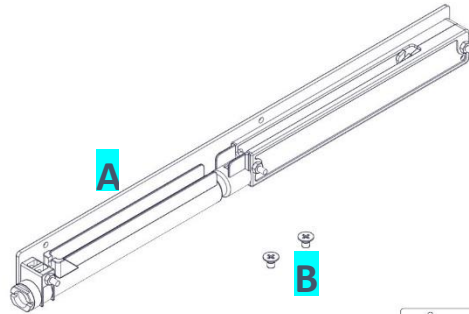

# SOFT ART.295

SET OF COMPONENTS:

- A. n°1 KIT SOFT
- B. n°2 SCREW M4x6

2

3

4

5