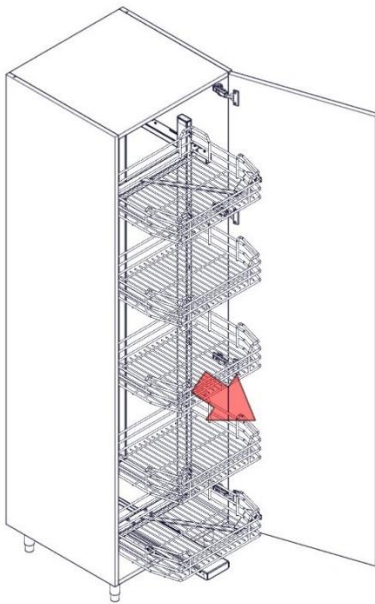

# SOFT ART.295

SET OF COMPONENTS:

- A. n°1 KIT SOFT
- B. n°2 SCREW M4x6

2

3

4

5