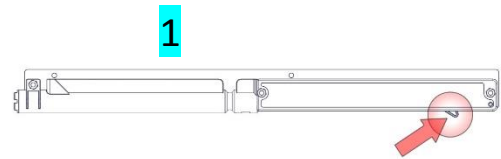

# SOFT ART.295

SET OF COMPONENTS:

- A. n°1 KIT SOFT
- B. n°2 SCREW M4x6

2

3

4

5