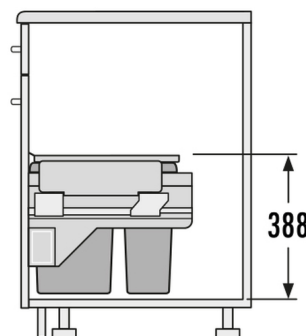

HAILO AS Cargo 300 15/10/D

3610871

GTIN: 4007126302687

For cabinets with front-mounted door of 300 mm width

SLIDE

2 BUCKET

25 L

TOTAL

Suitable for cabinet width (cm)
30

Specifications

Type of installation	Slide	✓
Cabinet-width min. (cm)		30
Cabinet-width max. (cm)		30
Suitable for cabinet width (cm)		30
available Cabinet-depth min. (mm)		450
Sidewall mounted		✓
Slides		covered, dampened slides with self-closing device with fully synchronized over-travel
Side-wall thickness (mm)		16 - 19 (self-adjusting)
Product dimensions (WxDxH) (mm)		262 - 268 x 403 x 388
Packing dimensions (WxDxH) (mm)		465 x 330 x 320
System-depth (mm)		448
Number of bins		2
Lid		Sheet metal system lid + 1 Lid 10 l
Capacity (l)		1 x 15 + 1 x 10
Total volume (l)		25

PRODUCT SPECIFICATION SHEET

Color plastic parts	dark grey
Color metal parts	dark grey
Weight incl. packing (kg)	8,5