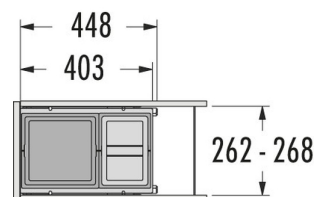

HAILO AS Cargo 300 15/10/D

3610871

GTIN: 4007126302687

For cabinets with front-mounted door of 300 mm width

SLIDE

2 BUCKET

25 L

TOTAL

Suitable for cabinet width (cm)
30

Specifications

Type of installation	Slide	✓
Cabinet-width min. (cm)		30
Cabinet-width max. (cm)		30
Suitable for cabinet width (cm)		30
available Cabinet-depth min. (mm)		450
Sidewall mounted		✓
Slides		covered, dampened slides with self-closing device with fully synchronized over-travel
Side-wall thickness (mm)		16 - 19 (self-adjusting)
Product dimensions (WxDxH) (mm)		262 - 268 x 403 x 388
Packing dimensions (WxDxH) (mm)		465 x 330 x 320
System-depth (mm)		448
Number of bins		2
Lid		Sheet metal system lid + 1 Lid 10 l
Capacity (l)		1 x 15 + 1 x 10
Total volume (l)		25

PRODUCT SPECIFICATION SHEET

Color plastic parts	dark grey
Color metal parts	dark grey
Weight incl. packing (kg)	8,5