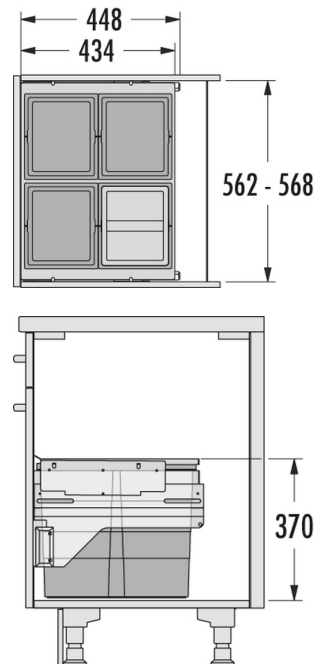

# HAILO AS Cargo 600 13/13/13/13/D

**3610861**

GTIN: 4007126302014

For cabinets with front-mounted door of 600 mm width

SLIDE

4 BUCKET

**52 L**

TOTAL

Suitable for cabinet width (cm)  
60

## Specifications

Type of installation	Slide	✓
Cabinet-width min. (cm)		60
Cabinet-width max. (cm)		60
Suitable for cabinet width (cm)		60
available Cabinet-depth min. (mm)		450
Sidewall mounted		✓
Slides	covered, dampened slides with self-closing device with fully synchronized over-travel	
Side-wall thickness (mm)	16 - 19 (self-adjusting)	
Product dimensions (WxDxH) (mm)	562-568 x 434 x 370	
Packing dimensions (WxDxH) (mm)	480 x 310 x 610	
System-depth (mm)	448	
Number of bins	4	
Lid	Sheet metal system lid + 1 Lid 13 l	
Capacity (l)	4 x 13	
Total volume (l)	52	

# PRODUCT SPECIFICATION SHEET

---

Color plastic parts	dark grey
Color metal parts	dark grey
Weight incl. packing (kg)	11,7