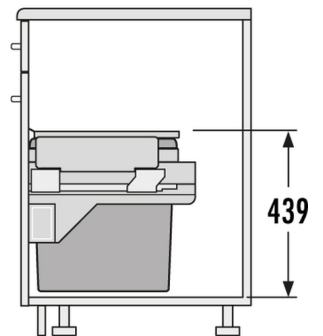

HAILO AS Euro Cargo S 600 30/30

3610621

GTIN: 4007126361752

For cabinets with front-mount-door of 600 mm width

SLIDE

2 BUCKET

60 L

TOTAL

Suitable for cabinet width (cm)
60

Specifications

Type of installation	Slide	✓
Cabinet-width min. (cm)		60
Cabinet-width max. (cm)		60
Suitable for cabinet width (cm)		60
available Cabinet-depth min. (mm)		450
Sidewall mounted		✓
Slides	covered, dampened slides with self-closing device with fully synchronized over-travel	
Side-wall thickness (mm)	16 - 19 (self-adjusting)	
Product dimensions (WxDxH) (mm)	562 - 568 x 403 x 439	
Packing dimensions (WxDxH) (mm)	490 x 320 x 620	
System-depth (mm)	448	
Number of bins	2	
Lid	Sheet metal system Lid	
Capacity (l)	2 x 30	
Total volume (l)	60	

PRODUCT SPECIFICATION SHEET

Color metal parts	platinum-silver
Weight incl. packing (kg)	11,45
Color plastic parts	light-grey