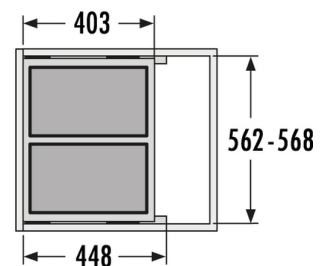

HAILO AS Euro Cargo S 600 30/30

3610621

GTIN: 4007126361752

For cabinets with front-mount-door of 600 mm width

SLIDE

2 BUCKET

60 L

TOTAL

Suitable for cabinet width (cm)
60

Specifications

Type of installation	Slide	✓
Cabinet-width min. (cm)		60
Cabinet-width max. (cm)		60
Suitable for cabinet width (cm)		60
available Cabinet-depth min. (mm)		450
Sidewall mounted		✓
Slides	covered, dampened slides with self-closing device with fully synchronized over-travel	
Side-wall thickness (mm)	16 - 19 (self-adjusting)	
Product dimensions (WxDxH) (mm)	562 - 568 x 403 x 439	
Packing dimensions (WxDxH) (mm)	490 x 320 x 620	
System-depth (mm)	448	
Number of bins	2	
Lid	Sheet metal system Lid	
Capacity (l)	2 x 30	
Total volume (l)	60	

PRODUCT SPECIFICATION SHEET

Color metal parts	platinum-silver
Weight incl. packing (kg)	11,45
Color plastic parts	light-grey