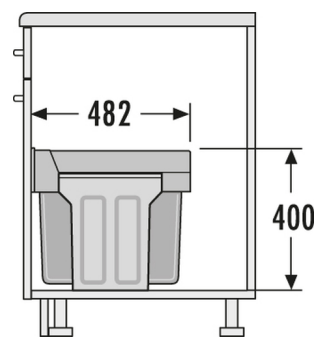

Suitable for cabinet width (cm)

30, 40, 45, 50, 60, 80, 90

The purchase price includes the planting of a new tree and HAILO donates an additional tree.

The reforestation specifically takes place in the Haiger/Burbach area, in the border triangle HE/RP/NRW.

Specifications

Type of installation	Swing	✓
Cabinet-width min. (cm)		30
Cabinet-width max. (cm)		90
Suitable for cabinet width (cm)		30, 40, 45, 50, 60, 80, 90
available Cabinet-depth min. (mm)		482
Bottom-mounted		✓
Slides		Full extension
Product dimensions (WxDxH) (mm)		251 x 482 x 400
Packing dimensions (WxDxH) (mm)		260 x 504 x 420
Number of bins		2
Capacity (l)		2 x 15

PRODUCT SPECIFICATION SHEET

Total volume (l)	30
Color metal parts	Black
Color plastic parts	Black
Weight incl. packing (kg)	7