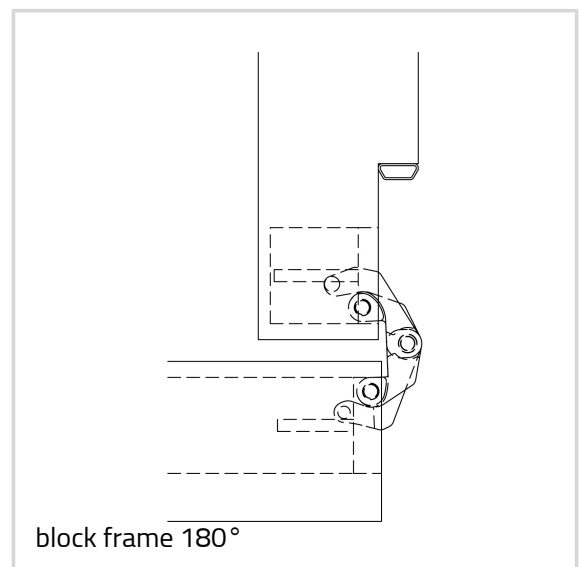

ANSELMI - AN 107 3D C40

closing hinge per door leaf (900 x 2100 mm).

Finishes shown on the model version AN 160 3D. Deviations possible with this model version.

The self closing hinge has to be used only in combination with the given hinges and has to be installed at half the height of the door leaf, approximately at the same height of the lock (magnetic lock recommended).

The installation on doors subject to specific norms has to be verified by the customer according to the national law.

Alternatively, the routing can be carried out with a cutter diameter of 14,0 mm and a collar ring diameter of 25,0 mm.

Combinations

AN 140 3D
AN 160 3D
AN 140 3D FZ

Item versions

Finish	Satin Chrome (AN 014)
OF-No.	AN 014
VPE	pack of 1
DIN	DIN right and left hand
EAN	8054608700017
Finish	Black (AN 018)
OF-No.	AN 018
VPE	pack of 1
DIN	DIN right and left hand
EAN	8054608700031
Finish	Antique Bronze (AN 035)
OF-No.	AN 035
VPE	pack of 1
DIN	DIN right and left hand
EAN	8054608700048
Finish	Aluminium Chrome (AN 036)
OF-No.	AN 036