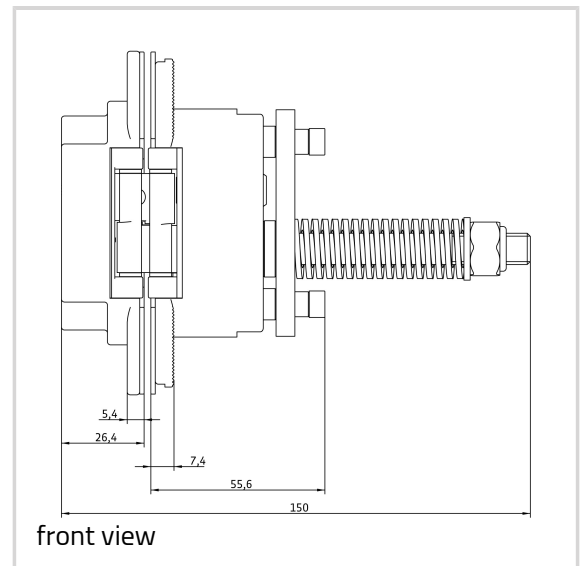

AN 107 3D C40

with integrated closing function for unrebrated residential doors up to 40 kg

Product features

- self closing hinge system
- closing power from 20 kg up to 40 kg
- completely concealed hinge system
- for timber and aluminium frames
- for unrebrated residential doors
- adjustable closing power when door is installed
- material zamak / steel

Technical data

Property	Value
Overall length	110,0 mm
Width (door part)	24,0 mm
Width (frame part)	24,0 mm
Cutter diameter	16,0 mm
Collar ring diameter	27,0 mm
Opening Angle	180°

Notes

The closing power mentioned above refers to the use of one self

ANSELMI - AN 107 3D C40

closing hinge per door leaf (900 x 2100 mm).

Finishes shown on the model version AN 160 3D. Deviations possible with this model version.

The self closing hinge has to be used only in combination with the given hinges and has to be installed at half the height of the door leaf, approximately at the same height of the lock (magnetic lock recommended).

The installation on doors subject to specific norms has to be verified by the customer according to the national law.

Alternatively, the routing can be carried out with a cutter diameter of 14,0 mm and a collar ring diameter of 25,0 mm.