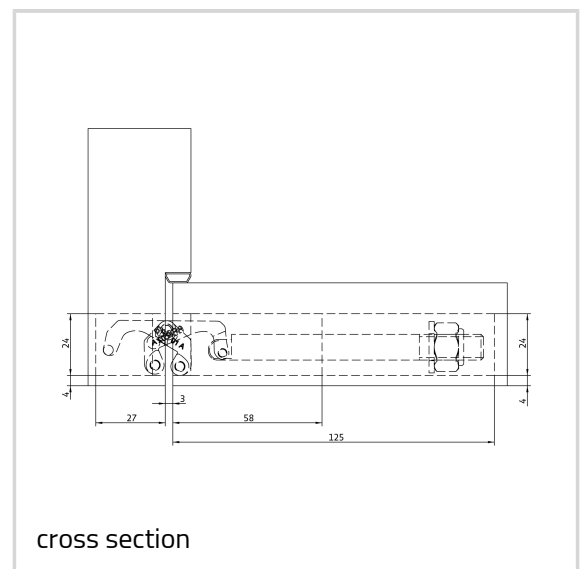

AN 107 3D C40

with integrated closing function for unrebrated residential doors up to 40 kg

Product features

- self closing hinge system
- closing power from 20 kg up to 40 kg
- completely concealed hinge system
- for timber and aluminium frames
- for unrebrated residential doors
- adjustable closing power when door is installed
- material zamak / steel

Technical data

Property	Value
Overall length	110,0 mm
Width (door part)	24,0 mm
Width (frame part)	24,0 mm
Cutter diameter	16,0 mm
Collar ring diameter	27,0 mm
Opening Angle	180°

Notes

The closing power mentioned above refers to the use of one self

ANSELMI - AN 107 3D C40

closing hinge per door leaf (900 x 2100 mm).

Finishes shown on the model version AN 160 3D. Deviations possible with this model version.

The self closing hinge has to be used only in combination with the given hinges and has to be installed at half the height of the door leaf, approximately at the same height of the lock (magnetic lock recommended).

The installation on doors subject to specific norms has to be verified by the customer according to the national law.

Alternatively, the routing can be carried out with a cutter diameter of 14,0 mm and a collar ring diameter of 25,0 mm.