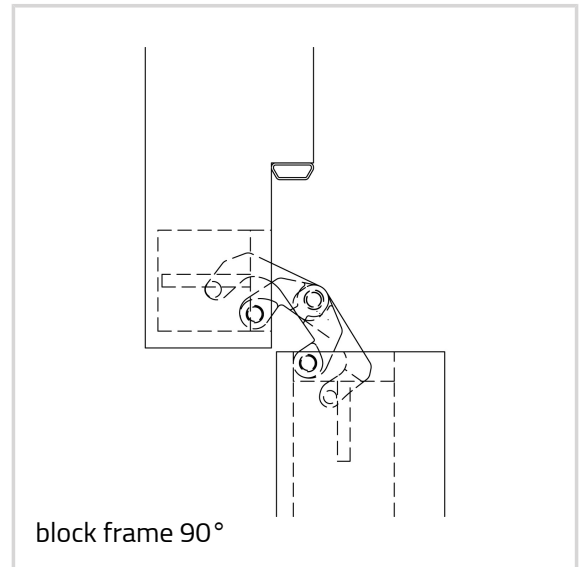

ANSELMI - AN 107 3D C40

closing hinge per door leaf (900 x 2100 mm).

Finishes shown on the model version AN 160 3D. Deviations possible with this model version.

The self closing hinge has to be used only in combination with the given hinges and has to be installed at half the height of the door leaf, approximately at the same height of the lock (magnetic lock recommended).

The installation on doors subject to specific norms has to be verified by the customer according to the national law.

Alternatively, the routing can be carried out with a cutter diameter of 14,0 mm and a collar ring diameter of 25,0 mm.

Combinations

AN 140 3D
AN 160 3D
AN 140 3D FZ

Item versions

Finish	Satin Chrome (AN 014)
OF-No.	AN 014
VPE	pack of 1
DIN	DIN right and left hand
EAN	8054608700017
Finish	Black (AN 018)
OF-No.	AN 018
VPE	pack of 1
DIN	DIN right and left hand
EAN	8054608700031
Finish	Antique Bronze (AN 035)
OF-No.	AN 035
VPE	pack of 1
DIN	DIN right and left hand
EAN	8054608700048
Finish	Aluminium Chrome (AN 036)
OF-No.	AN 036