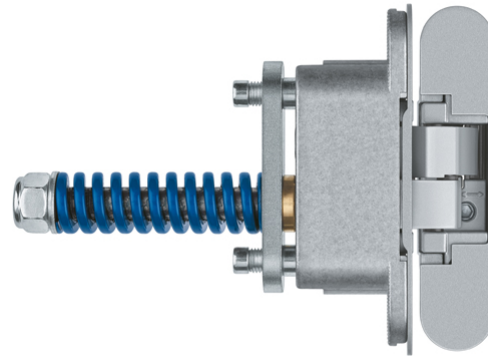

AN 107 3D C40

with integrated closing function for unrebrated residential doors up to 40 kg

Product features

- self closing hinge system
- closing power from 20 kg up to 40 kg
- completely concealed hinge system
- for timber and aluminium frames
- for unrebrated residential doors
- adjustable closing power when door is installed
- material zamak / steel

Technical data

Property	Value
Overall length	110,0 mm
Width (door part)	24,0 mm
Width (frame part)	24,0 mm
Cutter diameter	16,0 mm
Collar ring diameter	27,0 mm
Opening Angle	180°

Notes

The closing power mentioned above refers to the use of one self

ANSELMI - AN 107 3D C40

closing hinge per door leaf (900 x 2100 mm).

Finishes shown on the model version AN 160 3D. Deviations possible with this model version.

The self closing hinge has to be used only in combination with the given hinges and has to be installed at half the height of the door leaf, approximately at the same height of the lock (magnetic lock recommended).

The installation on doors subject to specific norms has to be verified by the customer according to the national law.

Alternatively, the routing can be carried out with a cutter diameter of 14,0 mm and a collar ring diameter of 25,0 mm.