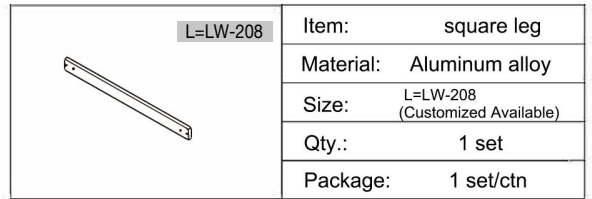

Material: Aluminum alloy

Size: L=LW-164  
(Customized Available)

Qty.: 1 set

Package: 1 set/ctn

L=LW-208

Item: square leg

Material: Aluminum alloy

Size: L=LW-208  
(Customized Available)