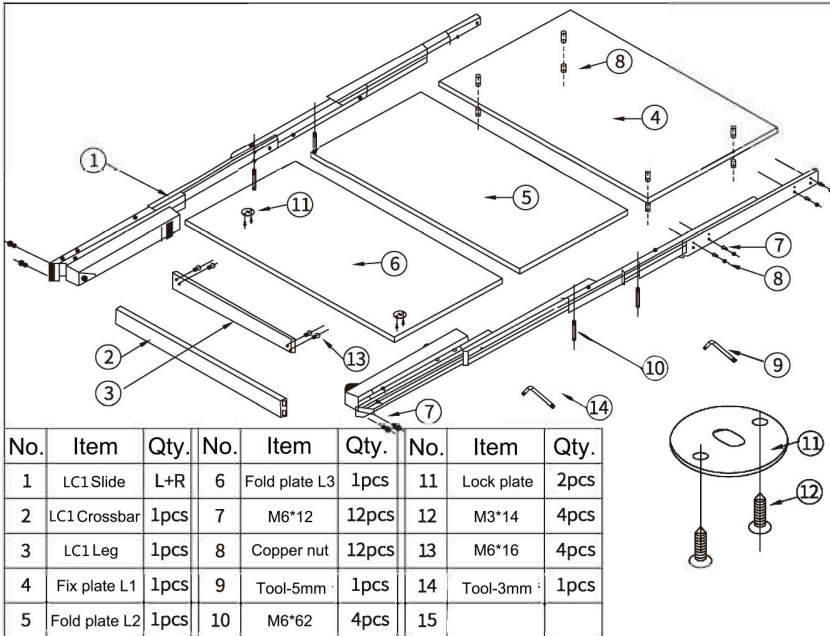

Detail

Ref.: F19221

Material: Aluminum alloy

Size: 440

Qty.: 1 set

Package: 1 set/ctn