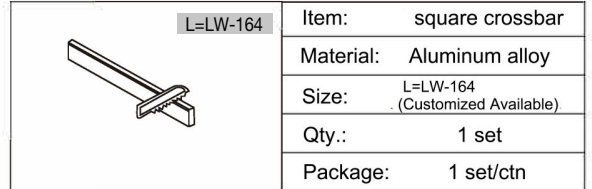

L=LW-164

Item: square crossbar

Material: Aluminum alloy

Size: L=LW-164
(Customized Available)

Qty.: 1 set

Package: 1 set/ctn