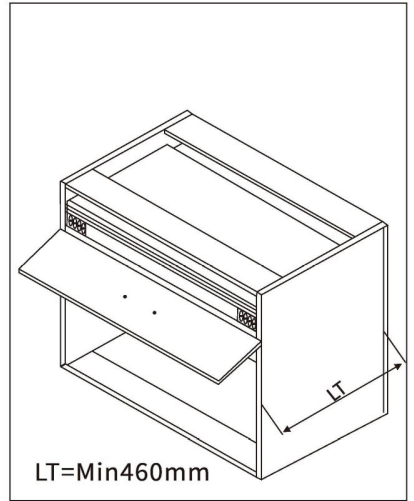

#### Description

1. Extended to be a 1.5m long dining table, which is enough for a family or 4-5 persons to use.
2. Made of high grade aluminum alloy
3. Wide usage: can be used on desk, cabinet or dining table
4. Extended smoothly and quietly
5. Easy installation
6. Load capacity: 70 KG