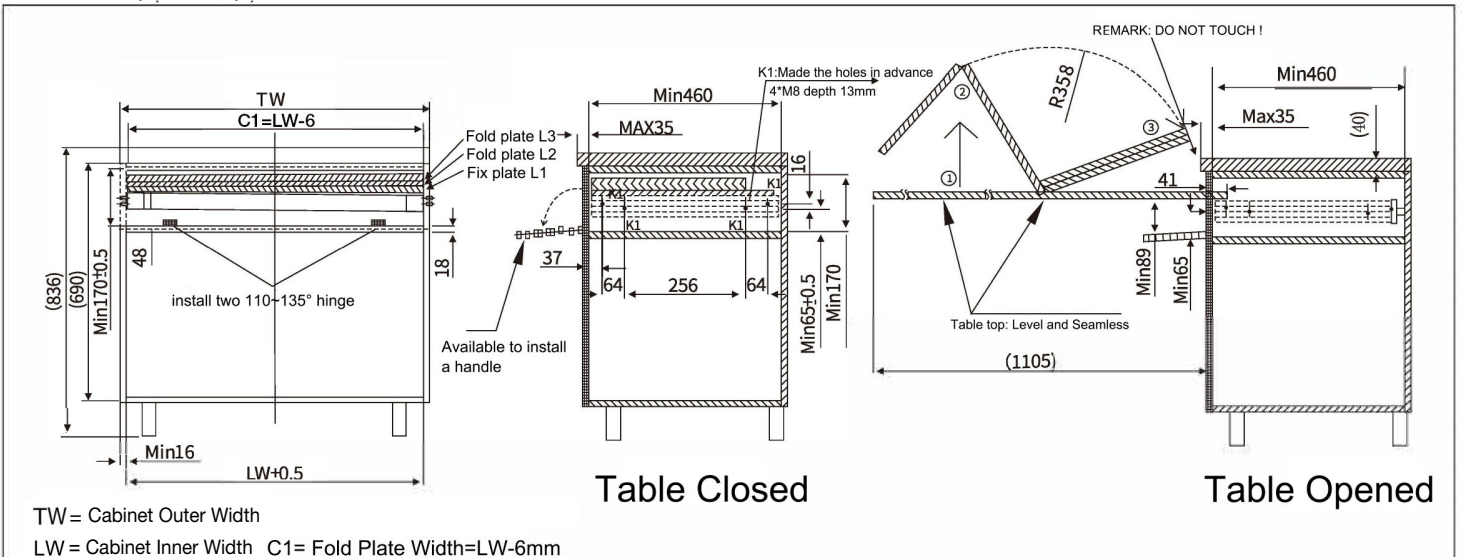

Table Detail (unit: mm)