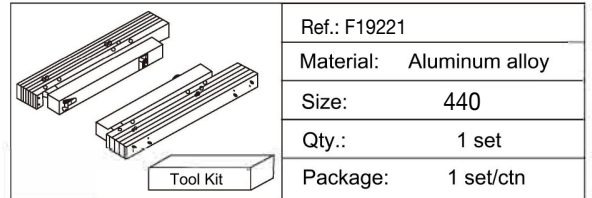

Detail

Ref.: F19221

Material: Aluminum alloy

Size: 440

Qty.: 1 set

Package: 1 set/ctn