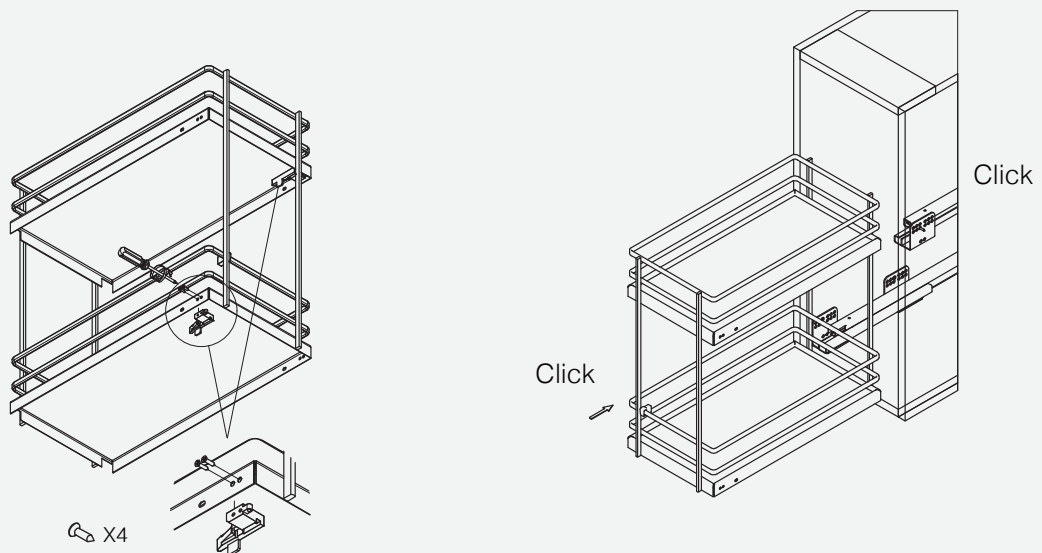

X4

X16

1. Slide assembly

2. Basket assembly

### 3. Door assembly and adjustment

Cabinet width	W
300	14
400	114
500	114

Tighten a little

Lock