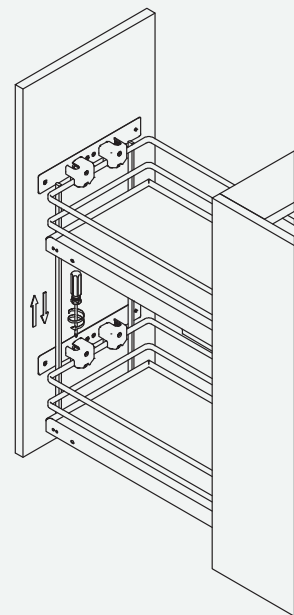

X4

X16

1. Slide assembly

2. Basket assembly

### 3. Door assembly and adjustment

Cabinet width	W
300	14
400	114
500	114

Tighten a little

Lock