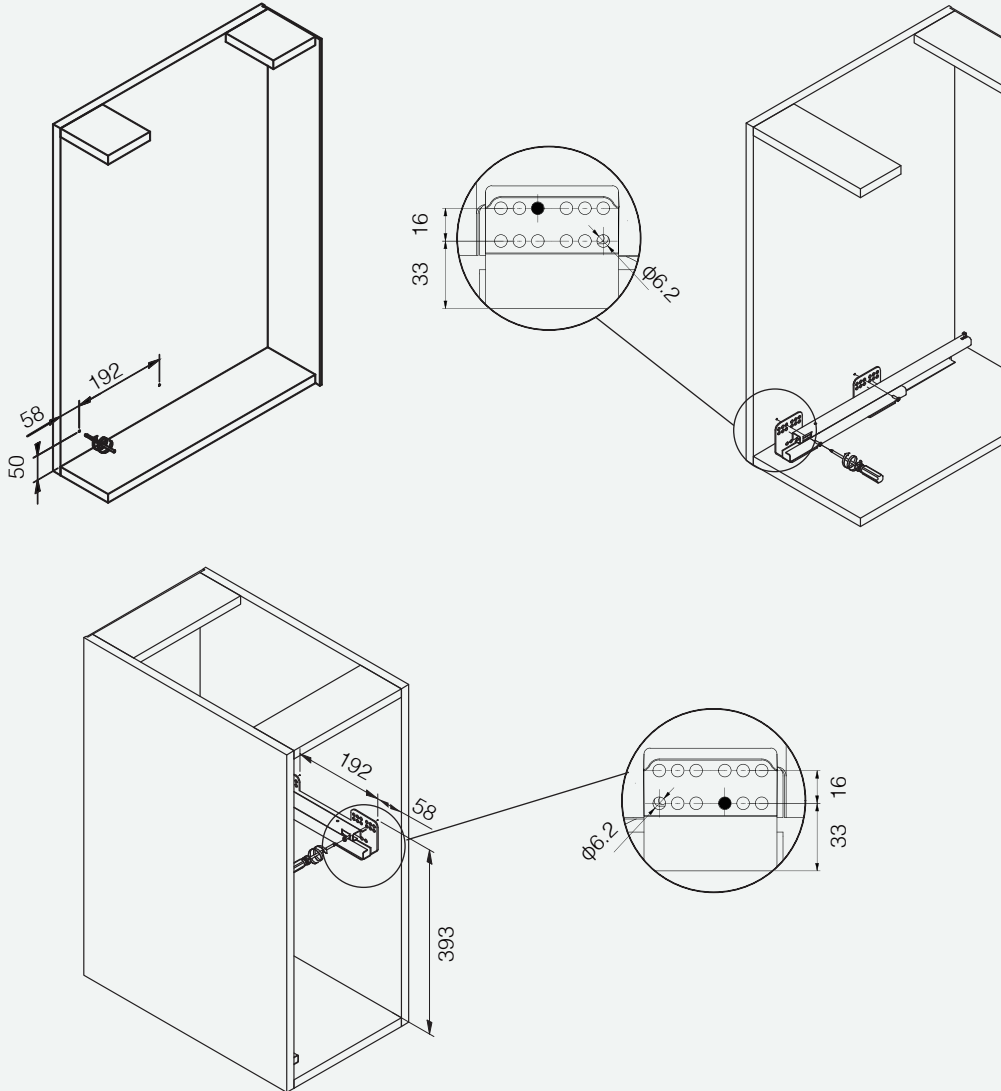

X4

X16

1. Slide assembly

2. Basket assembly

### 3. Door assembly and adjustment

Cabinet width	W
300	14
400	114
500	114

Tighten a little

Lock