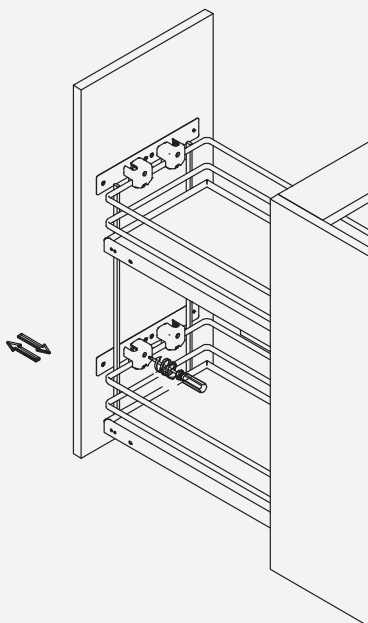

X4

X16

1. Slide assembly

2. Basket assembly

### 3. Door assembly and adjustment

Cabinet width	W
300	14
400	114
500	114

Tighten a little

Lock