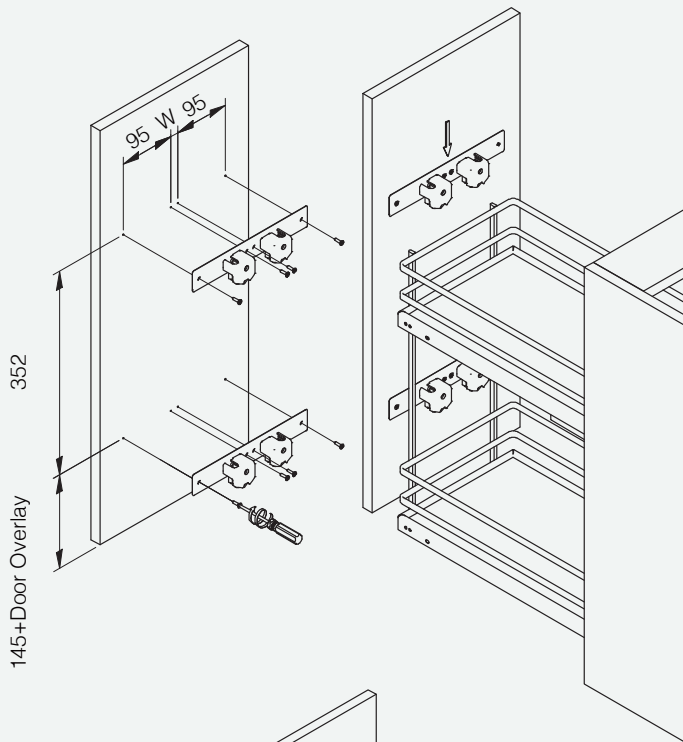

X4

X16

1. Slide assembly

2. Basket assembly

### 3. Door assembly and adjustment

Cabinet width	W
300	14
400	114
500	114

Tighten a little

Lock