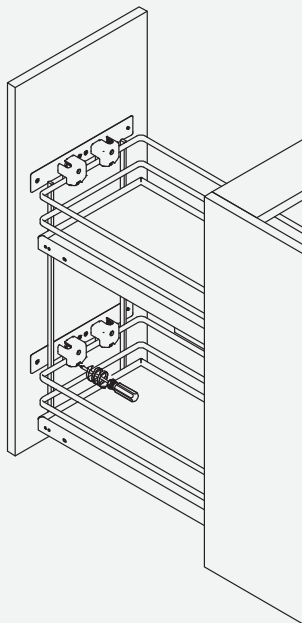

X4

X16

1. Slide assembly

2. Basket assembly

### 3. Door assembly and adjustment

Cabinet width	W
300	14
400	114
500	114

Tighten a little

Lock