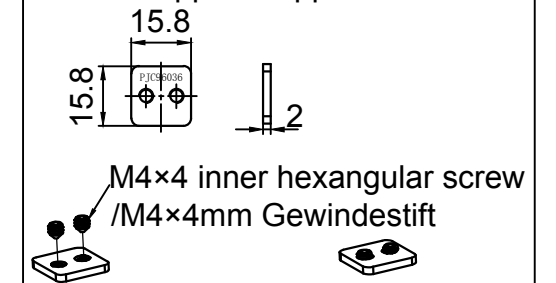

Submarine S running part/Submarine S Laufwagen

Submarine S(18mm) installation parameters/Installation Parameter

Tracks for Submarine S/Schienen

The fitting of Submarine S (18mm)/Zubehör Submarine S (18mm)

Track plug/Schiene Endkappe

Track stopper/Stopper 18mm

Track connections/Schiene Montageplatte

Drilling pattern 18mm/Bohrschablone Montageplatte

<p>OPK Europe GmbH Junghansstraße 16 72180 Horb am Neckar</p>	Submarine S		Name: Submarine S	
	Creator: LMJ	Description: Application for single door wood; Door panel installation height is adjustable.	Ratio/Verhältnis: 1:2	Format: A3
	Date/Datum: 06/12/18		Page / Seite: 1/2	
	We reserve the right to make changes. No responsibility is accepted.			