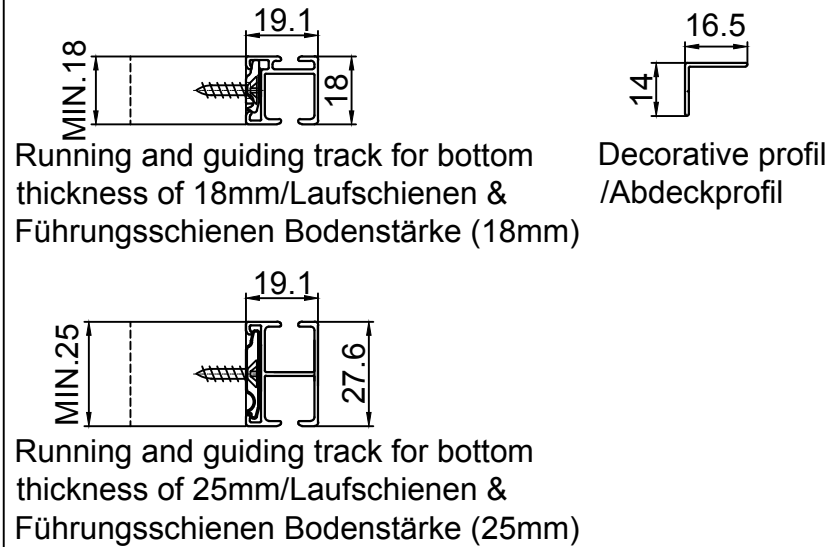

Submarine S running part/Submarine S Laufwagen

Submarine S(18mm) installation parameters/Installation Parameter

Tracks for Submarine S/Schienen

The fitting of Submarine S (18mm)/Zubehör Submarine S (18mm)

Track plug/Schiene Endkappe

Track stopper/Stopper 18mm

Track connections/Schiene Montageplatte

Drilling pattern 18mm/Bohrschablone Montageplatte

<p>OPK Europe GmbH Junghansstraße 16 72180 Horb am Neckar</p>	Submarine S		Name: Submarine S	
	Creator: LMJ	Description: Application for single door wood; Door panel installation height is adjustable.	Ratio/Verhältnis: 1:2	Format: A3
	Date/Datum: 06/12/18		Page / Seite: 1/2	
	We reserve the right to make changes. No responsibility is accepted.			