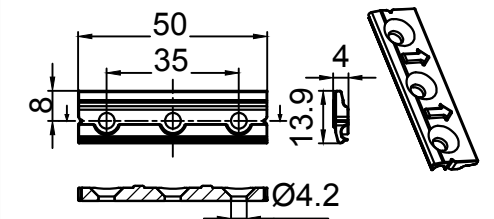

Submarine S running part/Submarine S Laufwagen

Submarine S(18mm) installation parameters/Installation Parameter

Tracks for Submarine S/Schienen

The fitting of Submarine S (18mm)/Zubehör Submarine S (18mm)

Track plug/Schiene Endkappe

Track stopper/Stopper 18mm

Track connections/Schiene Montageplatte

Drilling pattern 18mm/Bohrschablone Montageplatte

<p>OPK Europe GmbH Junghansstraße 16 72180 Horb am Neckar</p>	Submarine S		Name: Submarine S	
	Creator: LMJ	Description: Application for single door wood; Door panel installation height is adjustable.	Ratio/Verhältnis: 1:2	Format: A3
	Date/Datum: 06/12/18		Page / Seite: 1/2	
	We reserve the right to make changes. No responsibility is accepted.			