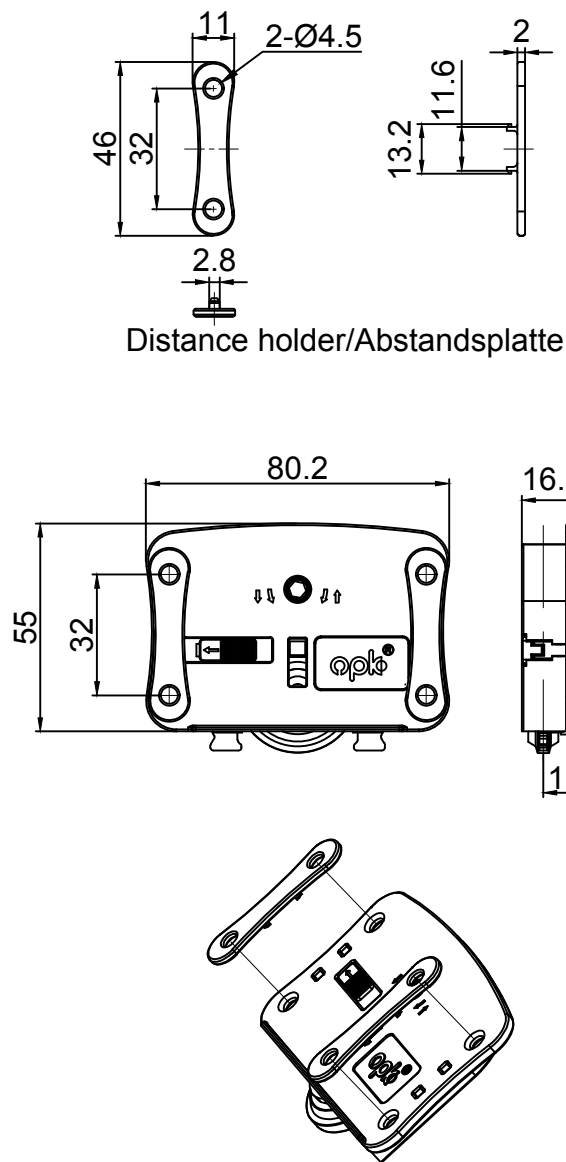

Submarine S running part/Submarine S Laufwagen

Submarine S(18mm) installation parameters/Installation Parameter

Tracks for Submarine S/Schienen

The fitting of Submarine S (18mm)/Zubehör Submarine S (18mm)

Track plug/Schiene Endkappe

Track stopper/Stopper 18mm

Track connections/Schiene Montageplatte

Drilling pattern 18mm/Bohrschablone Montageplatte

<p>OPK Europe GmbH Junghansstraße 16 72180 Horb am Neckar</p>	Submarine S		Name: Submarine S	
	Creator: LMJ	Description: Application for single door wood; Door panel installation height is adjustable.	Ratio/Verhältnis: 1:2	Format: A3
	Date/Datum: 06/12/18		Page / Seite: 1/2	
	We reserve the right to make changes. No responsibility is accepted.			