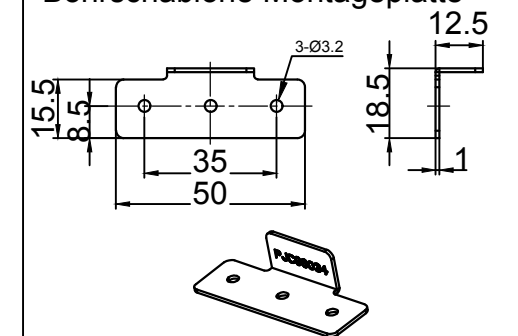

Submarine S running part/Submarine S Laufwagen

Submarine S(18mm) installation parameters/Installation Parameter

Tracks for Submarine S/Schienen

The fitting of Submarine S (18mm)/Zubehör Submarine S (18mm)

Track plug/Schiene Endkappe

Track stopper/Stopper 18mm

Track connections/Schiene Montageplatte

Drilling pattern 18mm/Bohrschablone Montageplatte

<p>OPK Europe GmbH Junghansstraße 16 72180 Horb am Neckar</p>	Submarine S		Name: Submarine S	
	Creator: LMJ	Description: Application for single door wood; Door panel installation height is adjustable.	Ratio/Verhältnis: 1:2	Format: A3
	Date/Datum: 06/12/18		Page / Seite: 1/2	
	We reserve the right to make changes. No responsibility is accepted.			