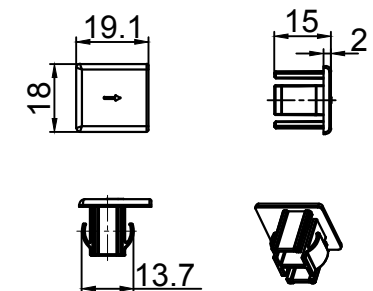

Submarine S running part/Submarine S Laufwagen

Submarine S(18mm) installation parameters/Installation Parameter

Tracks for Submarine S/Schienen

The fitting of Submarine S (18mm)/Zubehör Submarine S (18mm)

Track plug/Schiene Endkappe

Track stopper/Stopper 18mm

Track connections/Schiene Montageplatte

Drilling pattern 18mm/Bohrschablone Montageplatte

<p>OPK Europe GmbH Junghansstraße 16 72180 Horb am Neckar</p>	Submarine S		Name: Submarine S	
	Creator: LMJ	Description: Application for single door wood; Door panel installation height is adjustable.	Ratio/Verhältnis: 1:2	Format: A3
	Date/Datum: 06/12/18		Page / Seite: 1/2	
	We reserve the right to make changes. No responsibility is accepted.			