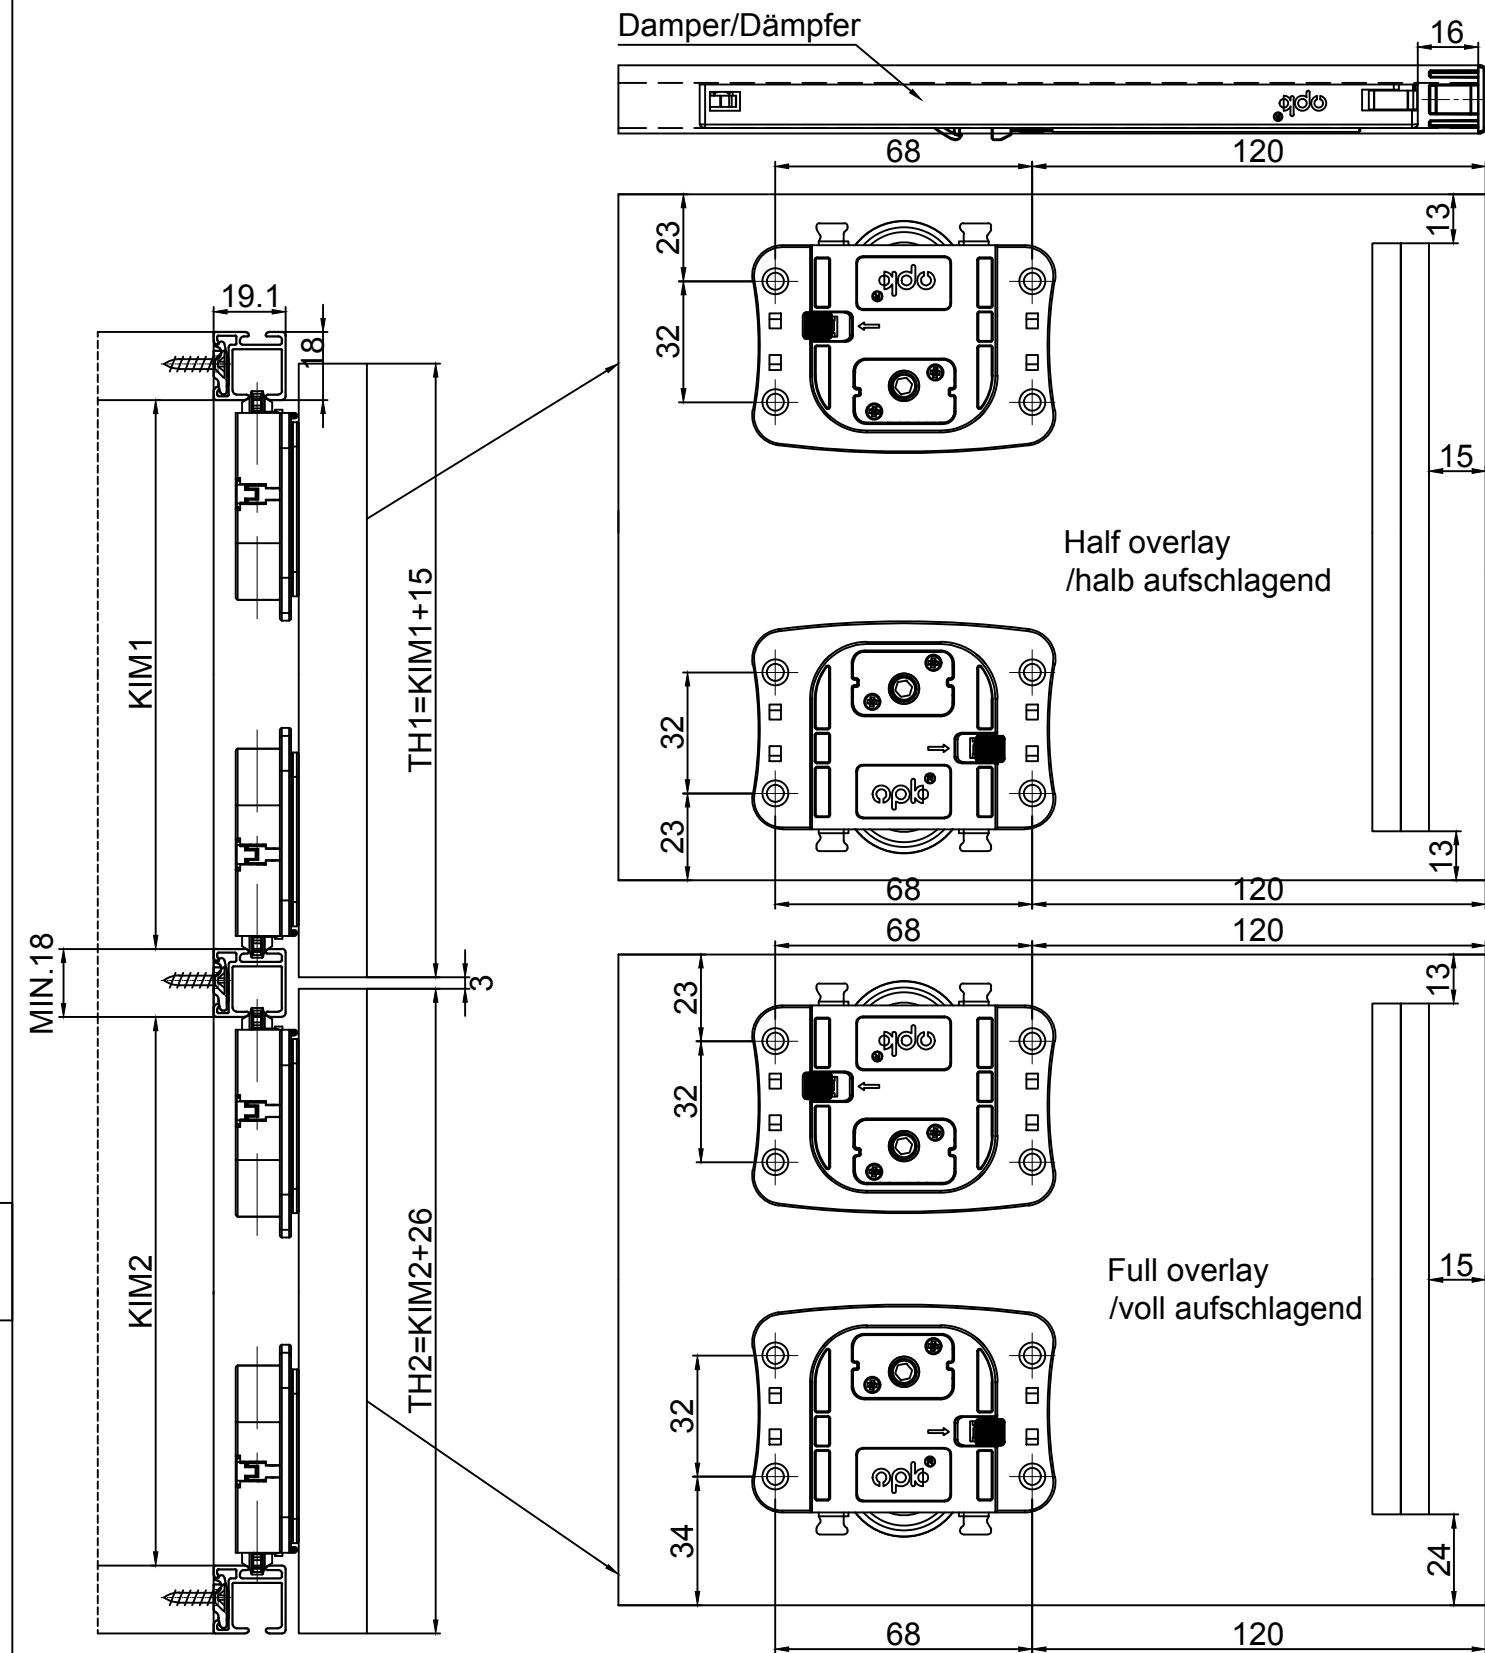

Submarine S running part/Submarine S Laufwagen

Submarine S(18mm) installation parameters/Installation Parameter

Tracks for Submarine S/Schienen

The fitting of Submarine S (18mm)/Zubehör Submarine S (18mm)

Track plug/Schiene Endkappe

Track stopper/Stopper 18mm

Track connections/Schiene Montageplatte

Drilling pattern 18mm/Bohrschablone Montageplatte

<p>OPK Europe GmbH Junghansstraße 16 72180 Horb am Neckar</p>	Submarine S		Name: Submarine S	
	Creator: LMJ	Description: Application for single door wood; Door panel installation height is adjustable.	Ratio/Verhältnis: 1:2	Format: A3
	Date/Datum: 06/12/18		Page / Seite: 1/2	
	We reserve the right to make changes. No responsibility is accepted.			