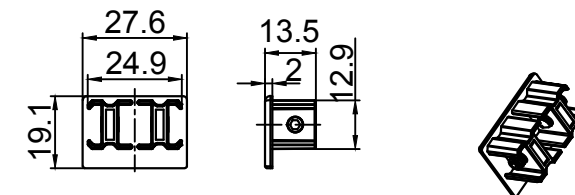

The fitting of Submarine S (25mm)/
Zubehör Submarine S (25mm)

Track plug/Schiene Endkappe

Track connections/Schiene Montageplatte

Track stopper/Stopper 25mm

Drilling pattern 25mm/Bohrschablone Montageplatte

<p>OPK Europe GmbH Junghansstraße 16 72160 Horb am Neckar</p>	<p>Submarine S</p> <p>Creator: LMJ</p>	<p>Name: Submarine S</p> <p>Ratio/Verhältnis: 1:2</p> <p>Date/Datum: 06/12/18</p>	<p>Format: A3</p> <p>Page / Seite: 2/2</p>
	<p>Description: Application for single door wood; Door panel installation height is adjustable.</p>		
<p>We reserve the right to make changes. No responsibility is accepted.</p>			