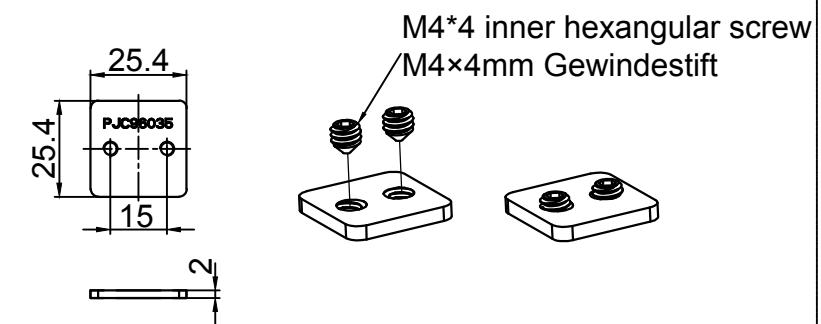

The fitting of Submarine S (25mm)/
Zubehör Submarine S (25mm)

Track plug/Schiene Endkappe

Track connections/Schiene Montageplatte

Track stopper/Stopper 25mm

Drilling pattern 25mm/Bohrschablone Montageplatte

<p>OPK Europe GmbH Junghansstraße 16 72160 Horb am Neckar</p>	<p>Submarine S</p> <p>Creator: LMJ</p>	<p>Name: Submarine S</p> <p>Ratio/Verhältnis: 1:2</p> <p>Date/Datum: 06/12/18</p>	<p>Format: A3</p> <p>Page / Seite: 2/2</p>
	<p>Description: Application for single door wood; Door panel installation height is adjustable.</p>		
<p>We reserve the right to make changes. No responsibility is accepted.</p>			