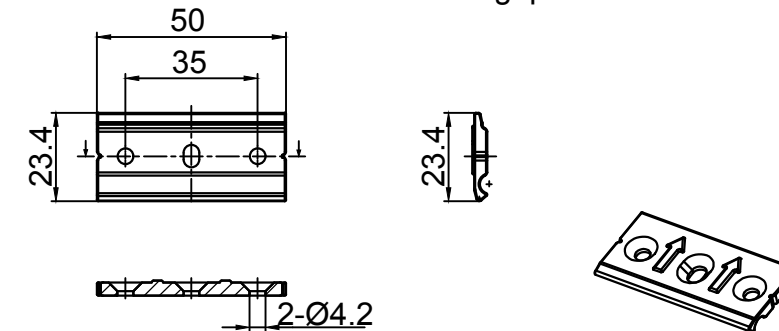

The fitting of Submarine S (25mm)/
Zubehör Submarine S (25mm)

Track plug/Schiene Endkappe

Track connections/Schiene Montageplatte

Track stopper/Stopper 25mm

Drilling pattern 25mm/Bohrschablone Montageplatte

<p>OPK Europe GmbH Junghansstraße 16 72160 Horb am Neckar</p>	<p>Submarine S</p> <p>Creator: LMJ</p>	<p>Name: Submarine S</p> <p>Ratio/Verhältnis: 1:2</p> <p>Date/Datum: 06/12/18</p>	<p>Format: A3</p> <p>Page / Seite: 2/2</p>
	<p>Description: Application for single door wood; Door panel installation height is adjustable.</p>		
<p>We reserve the right to make changes. No responsibility is accepted.</p>			