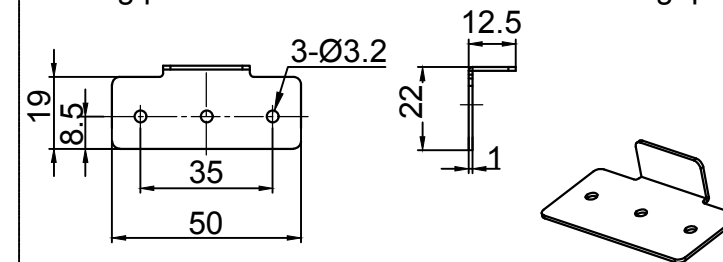

The fitting of Submarine S (25mm)/
Zubehör Submarine S (25mm)

Track plug/Schiene Endkappe

Track connections/Schiene Montageplatte

Track stopper/Stopper 25mm

Drilling pattern 25mm/Bohrschablone Montageplatte

<p>OPK Europe GmbH Junghansstraße 16 72160 Horb am Neckar</p>	<p>Submarine S</p> <p>Creator: LMJ</p>	<p>Name: Submarine S</p> <p>Ratio/Verhältnis: 1:2</p> <p>Date/Datum: 06/12/18</p>	<p>Format: A3</p> <p>Page / Seite: 2/2</p>
	<p>Description: Application for single door wood; Door panel installation height is adjustable.</p>		
<p>We reserve the right to make changes. No responsibility is accepted.</p>			