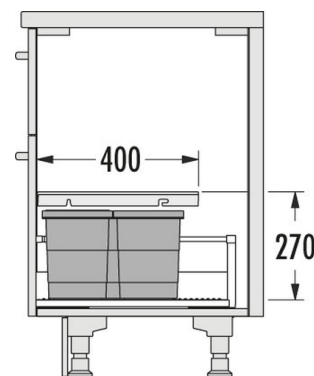

HAILO AS Allegro 220 14/6,5/6,5/D

3301621

GTIN: 4007126306197

For cabinets with pull-out shelf from 600 mm width

INSET

3 BUCKET

27 L

TOTAL

Suitable for cabinet width (cm)

60

System consists of:

- 3 inner bins (1x 14 l + 2 x 6.5l; bin height 220 mm)
- Removable system lid with practical storage option
- Allegro insert mat

The HAILO Allegro system is a flexible drawer solution for use in kitchen cabinets.

The flexible system also makes cleaning easy.

Specifications

Type of installation Inset	✓
Cabinet-width min. (cm)	60
Cabinet-width max. (cm)	60
Suitable for cabinet width (cm)	60

PRODUCT SPECIFICATION SHEET

Nominal drawer-depth (mm) ≥	500
Installation inside available drawer	✓
Product dimensions (WxDxH) (mm)	476 x 473 x 270
Packing dimensions (WxDxH) (mm)	575 x 510 x 280
Number of bins	3
Lid	Plastic-lid single extension, sidewall-mounted
Capacity (l)	1 x 14, 2 x 6,5
Total volume (l)	27
Color plastic parts	dark grey
Weight incl. packing (kg)	3,8