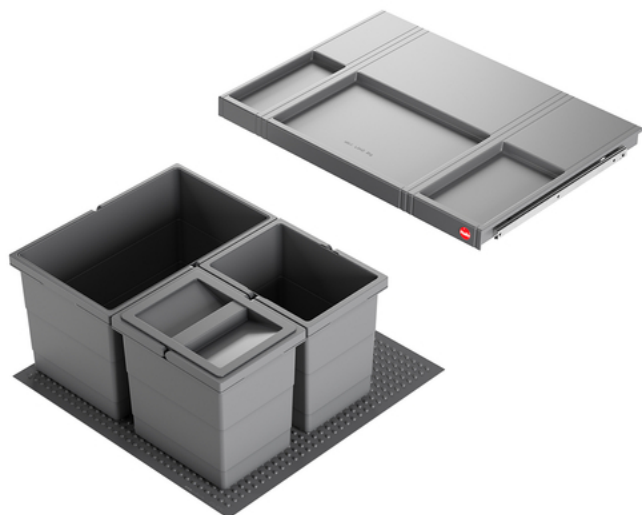

HAILO AS Allegro 220 14/6,5/6,5/D

3301621

GTIN: 4007126306197

For cabinets with pull-out shelf from 600 mm width

INSET

3 BUCKET

27 L

TOTAL

Suitable for cabinet width (cm)

60

System consists of:

- 3 inner bins (1x 14 l + 2 x 6.5l; bin height 220 mm)
- Removable system lid with practical storage option
- Allegro insert mat

The HAILO Allegro system is a flexible drawer solution for use in kitchen cabinets.

Thanks to its dimpled structure and anti-slip coating, the Allegro insert mat provides a stable and secure hold for the inner bins.

The studs on the top of the mat hold the bins in place, while the anti-slip coating on the underside of the Allegro mat prevents slipping.

Nominal drawer-depth (mm) ≥	500
Installation inside available drawer	✓
Product dimensions (WxDxH) (mm)	476 x 473 x 270
Packing dimensions (WxDxH) (mm)	575 x 510 x 280
Number of bins	3
Lid	Plastic-lid single extension, sidewall-mounted
Capacity (l)	1 x 14, 2 x 6,5
Total volume (l)	27
Color plastic parts	dark grey
Weight incl. packing (kg)	3,8