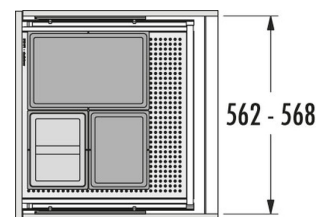

HAILO AS Allegro 220 14/6,5/6,5/D

3301621

GTIN: 4007126306197

For cabinets with pull-out shelf from 600 mm width

INSET

3 BUCKET

27 L

TOTAL

Suitable for cabinet width (cm)

60

System consists of:

- 3 inner bins (1x 14 l + 2 x 6.5l; bin height 220 mm)
- Removable system lid with practical storage option
- Allegro insert mat

The HAILO Allegro system is a flexible drawer solution for use in kitchen cabinets.

The flexible system also makes cleaning easy.

Specifications

Type of installation Inset	✓
Cabinet-width min. (cm)	60
Cabinet-width max. (cm)	60
Suitable for cabinet width (cm)	60

PRODUCT SPECIFICATION SHEET

Nominal drawer-depth (mm) ≥	500
Installation inside available drawer	✓
Product dimensions (WxDxH) (mm)	476 x 473 x 270
Packing dimensions (WxDxH) (mm)	575 x 510 x 280
Number of bins	3
Lid	Plastic-lid single extension, sidewall-mounted
Capacity (l)	1 x 14, 2 x 6,5
Total volume (l)	27
Color plastic parts	dark grey
Weight incl. packing (kg)	3,8