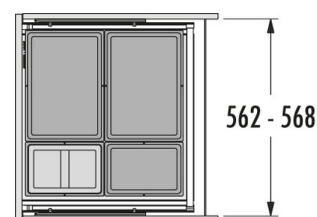

HAILO AS Allegro 295 18/18/8/8/D

3301641

GTIN: 4007126306210

For cabinets with pull-out shelf from 600 mm width

INSET

4 BUCKET

52 L

TOTAL

Suitable for cabinet width (cm)

60

System consists of:

- 4 inner bins (2x 18 l + 2 x 8; bin height 295 mm) incl. inner bin lid
- Removable system lid with practical storage option
- Allegro insert mat

The HAILO Allegro system is a flexible drawer solution for use in kitchen cabinets.

The flexible system also makes cleaning easy.

Specifications

Type of installation Inset	✓
Cabinet-width min. (cm)	60
Cabinet-width max. (cm)	60
Suitable for cabinet width (cm)	60
Nominal drawer-depth (mm) ≥	500

PRODUCT SPECIFICATION SHEET

Installation inside available drawer	✓
Product dimensions (WxDxH) (mm)	476 x 473 x 345
Packing dimensions (WxDxH) (mm)	575 x 510 x 280
Number of bins	4
Lid	Plastic-lid single extension, sidewall-mounted + 1 inner bin lid 8l
Capacity (l)	2 x 18 l + 2 x 8 l
Total volume (l)	52
Color plastic parts	dark grey
Weight incl. packing (kg)	4,6