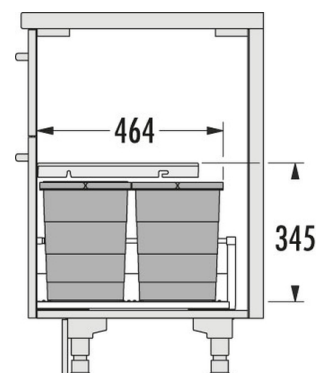

HAILO AS Allegro 295 18/18/8/8/D

3301641

GTIN: 4007126306210

For cabinets with pull-out shelf from 600 mm width

INSET

4 BUCKET

52 L

TOTAL

Suitable for cabinet width (cm)

60

System consists of:

- 4 inner bins (2x 18 l + 2 x 8; bin height 295 mm) incl. inner bin lid
- Removable system lid with practical storage option
- Allegro insert mat

The HAILO Allegro system is a flexible drawer solution for use in kitchen cabinets.

The flexible system also makes cleaning easy.

Specifications

Type of installation Inset	✓
Cabinet-width min. (cm)	60
Cabinet-width max. (cm)	60
Suitable for cabinet width (cm)	60
Nominal drawer-depth (mm) ≥	500

PRODUCT SPECIFICATION SHEET

Installation inside available drawer	✓
Product dimensions (WxDxH) (mm)	476 x 473 x 345
Packing dimensions (WxDxH) (mm)	575 x 510 x 280
Number of bins	4
Lid	Plastic-lid single extension, sidewall-mounted + 1 inner bin lid 8l
Capacity (l)	2 x 18 l + 2 x 8 l
Total volume (l)	52
Color plastic parts	dark grey
Weight incl. packing (kg)	4,6