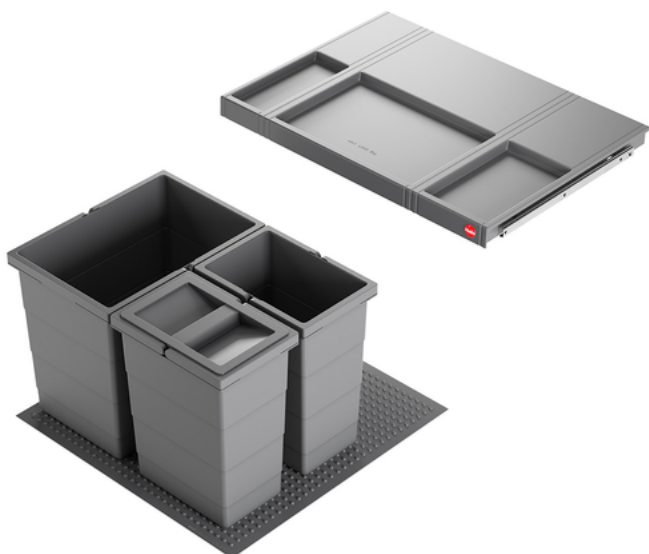

HAILO AS Allegro 295 18/8/8/D

3301631

GTIN: 4007126306203

For cabinets with pull-out shelf from 600 mm width

INSET

3 BUCKET

34 L

TOTAL

Suitable for cabinet width (cm)

60

System consists of:

- 3 inner bins (1x 18 l + 2 x 8; bin height 295 mm) incl. inner bin lid
- Removable system lid with practical storage option
- Allegro insert mat

The HAILO Allegro system is a flexible drawer solution for use in kitchen cabinets.

Thanks to its dimpled structure and anti-slip coating, the Allegro insert mat provides a stable and secure hold for the inner bins.

The studs on the top of the mat hold the bins in place, while the anti-slip coating on the underside of the Allegro mat prevents slipping.

PRODUCT SPECIFICATION SHEET

Installation inside available drawer	✓
Product dimensions (WxDxH) (mm)	476 x 473 x 345
Packing dimensions (WxDxH) (mm)	575 x 510 x 280
Number of bins	3
Lid	Plastic-lid single extension, sidewall-mounted + 1 inner bin lid 8l
Capacity (l)	1 x 18 l + 2 x 8 l
Total volume (l)	34
Color plastic parts	dark grey
Weight incl. packing (kg)	3,9