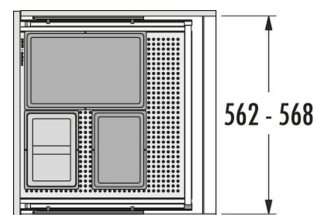

HAILO AS Allegro 295 18/8/8/D

3301631

GTIN: 4007126306203

For cabinets with pull-out shelf from 600 mm width

INSET

3 BUCKET

34 L

TOTAL

Suitable for cabinet width (cm)

60

System consists of:

- 3 inner bins (1x 18 l + 2 x 8; bin height 295 mm) incl. inner bin lid
- Removable system lid with practical storage option
- Allegro insert mat

The HAILO Allegro system is a flexible drawer solution for use in kitchen cabinets.

The flexible system also makes cleaning easy.

Specifications

Type of installation Inset	✓
Cabinet-width min. (cm)	60
Cabinet-width max. (cm)	60
Suitable for cabinet width (cm)	60
Nominal drawer-depth (mm) ≥	500

PRODUCT SPECIFICATION SHEET

Installation inside available drawer	✓
Product dimensions (WxDxH) (mm)	476 x 473 x 345
Packing dimensions (WxDxH) (mm)	575 x 510 x 280
Number of bins	3
Lid	Plastic-lid single extension, sidewall-mounted + 1 inner bin lid 8l
Capacity (l)	1 x 18 l + 2 x 8 l
Total volume (l)	34
Color plastic parts	dark grey
Weight incl. packing (kg)	3,9