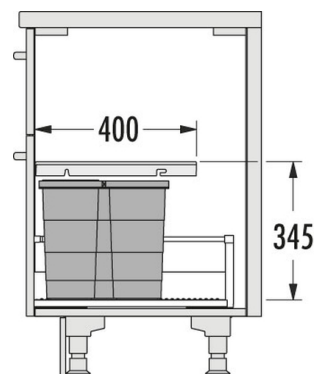

HAILO AS Allegro 295 18/8/8/D

3301631

GTIN: 4007126306203

For cabinets with pull-out shelf from 600 mm width

INSET

3 BUCKET

34 L

TOTAL

Suitable for cabinet width (cm)

60

System consists of:

- 3 inner bins (1x 18 l + 2 x 8; bin height 295 mm) incl. inner bin lid
- Removable system lid with practical storage option
- Allegro insert mat

The HAILO Allegro system is a flexible drawer solution for use in kitchen cabinets.

The flexible system also makes cleaning easy.

Specifications

Type of installation Inset	✓
Cabinet-width min. (cm)	60
Cabinet-width max. (cm)	60
Suitable for cabinet width (cm)	60
Nominal drawer-depth (mm) ≥	500

PRODUCT SPECIFICATION SHEET

Installation inside available drawer	✓
Product dimensions (WxDxH) (mm)	476 x 473 x 345
Packing dimensions (WxDxH) (mm)	575 x 510 x 280
Number of bins	3
Lid	Plastic-lid single extension, sidewall-mounted + 1 inner bin lid 8l
Capacity (l)	1 x 18 l + 2 x 8 l
Total volume (l)	34
Color plastic parts	dark grey
Weight incl. packing (kg)	3,9