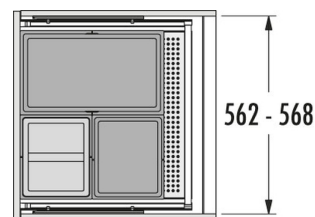

HAILO AS Allegro 350 28/13/13/D

3301661

GTIN: 4007126306234

For cabinets with pull-out shelf from 600 mm width

INSET

3 BUCKET

54 L

TOTAL

Suitable for cabinet width (cm)

60

System consists of:

- 3 inner bins (1x 28 l + 2 x 13 l; bin height 350 mm) incl. inner bin lid
- Removable system lid with practical storage option
- Allegro insert mat

The studs on the top of the mat hold the bins in place, while the anti-slip coating on the underside of the Allegro mat prevents slipping.

The flexible system also makes cleaning easy.

Specifications

Type of installation Inset	✓
Cabinet-width min. (cm)	60
Cabinet-width max. (cm)	60
Suitable for cabinet width (cm)	60

PRODUCT SPECIFICATION SHEET

Nominal drawer-depth (mm) ≥	500
Installation inside available drawer	✓
Product dimensions (WxDxH) (mm)	476 x 473 x 397
Packing dimensions (WxDxH) (mm)	575 x 510 x 280
Number of bins	3
Lid	Plastic-lid single extension, sidewall-mounted + 1 inner bin lid 13l
Capacity (l)	1 x 28 l + 2 x 13 l
Total volume (l)	54
Color plastic parts	dark grey
Weight incl. packing (kg)	4,5