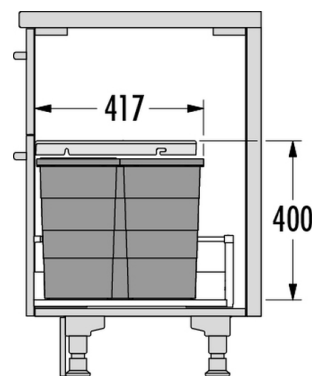

HAILO AS Allegro 350 28/13/13/D

3301661

GTIN: 4007126306234

For cabinets with pull-out shelf from 600 mm width

INSET

3 BUCKET

54 L

TOTAL

Suitable for cabinet width (cm)

60

System consists of:

- 3 inner bins (1x 28 l + 2 x 13 l; bin height 350 mm) incl. inner bin lid
- Removable system lid with practical storage option
- Allegro insert mat

The studs on the top of the mat hold the bins in place, while the anti-slip coating on the underside of the Allegro mat prevents slipping.

The flexible system also makes cleaning easy.

Specifications

Type of installation Inset	✓
Cabinet-width min. (cm)	60
Cabinet-width max. (cm)	60
Suitable for cabinet width (cm)	60

PRODUCT SPECIFICATION SHEET

Nominal drawer-depth (mm) ≥	500
Installation inside available drawer	✓
Product dimensions (WxDxH) (mm)	476 x 473 x 397
Packing dimensions (WxDxH) (mm)	575 x 510 x 280
Number of bins	3
Lid	Plastic-lid single extension, sidewall-mounted + 1 inner bin lid 13l
Capacity (l)	1 x 28 l + 2 x 13 l
Total volume (l)	54
Color plastic parts	dark grey
Weight incl. packing (kg)	4,5